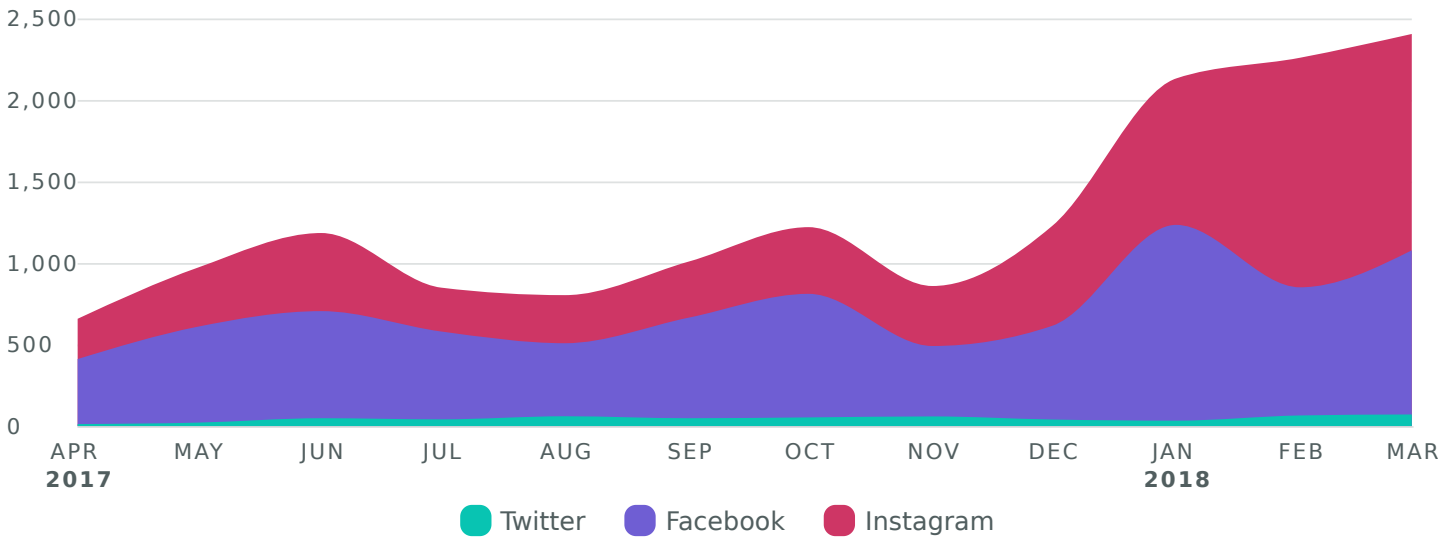

 Kootenay Rockies

Cross-Network Performance Summary

View your key profile performance metrics from the reporting period.

<p>Impressions ⓘ</p> <p>13,192,809</p> <p>↗ 47.7%</p>	<p>Engagements ⓘ</p> <p>644,327 ↗ 60.7%</p>	<p>Post Link Clicks ⓘ</p> <p>63,149 ↗ 96.1%</p>
--	--	--

Cross-Network Audience Growth

See how your audience grew during the reporting period.

Audience Gained, by Month

Audience Metrics	Totals	% Change
Total Audience ⁱ	50,385	↗46.1%
Total Net Audience Growth ⁱ	13,131	↘4.6%
Twitter Followers Gained	551	↘34.7%
Facebook Page Likes	8,007	↘10.3%
Instagram Followers Gained	7,019	↗34.9%