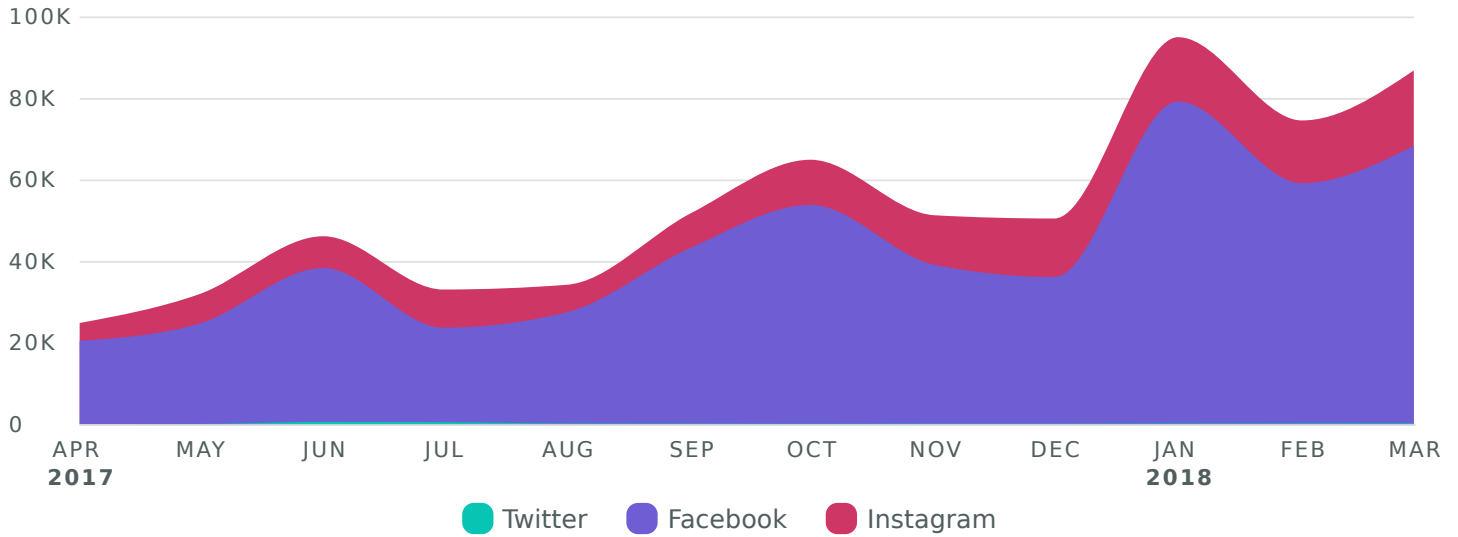

Received Messages Metrics	Totals	% Change
Total Received Messages ⓘ	13,127	↗ 44.8%
Twitter Received Messages	1,971	↘ 57%
Facebook Received Messages	9,660	↗ 116%
Instagram Received Messages	1,496	↗ -

Cross-Network Impressions

Review how your content was seen across networks during the reporting period.

Impressions, by Month

Impression Metrics	Totals	% Change
Total Impressions ⓘ	13,192,809	↗47.7%
Twitter Impressions	72,156	↘66.4%
Facebook Impressions	12,507,296	↗43.5%
Instagram Impressions	613,357	↗61,335,600%

Cross-Network Engagement

See how people are engaging with your posts during the reporting period.

Engagements, by Month

Engagement Metrics	Totals	% Change
Total Engagements ⓘ	644,327	↗ 60.7%
Twitter Engagements	1,998	↘ 60.4%
Facebook Engagements	511,100	↗ 67.1%
Instagram Engagements	131,229	↗ 45.8%
Engagement Rate (per Impression) ⓘ	4.9%	↗ 8.8%