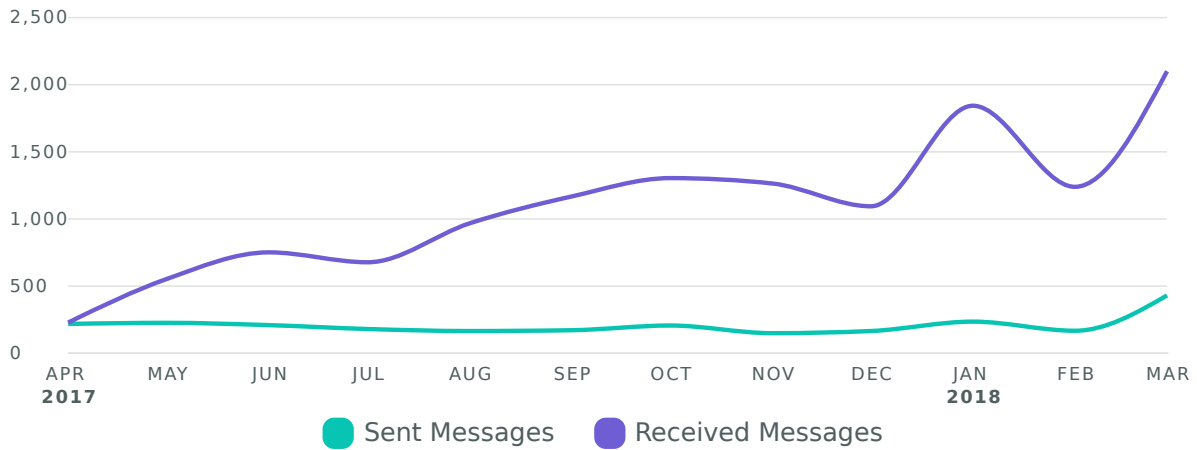

Cross-Network Audience Growth

See how your audience grew during the reporting period.

Audience Gained, by Month

Audience Metrics	Totals	% Change
Total Audience ⁱ	50,385	↗46.1%
Total Net Audience Growth ⁱ	13,131	↘4.6%
Twitter Followers Gained	551	↘34.7%
Facebook Page Likes	8,007	↘10.3%
Instagram Followers Gained	7,019	↗34.9%

Cross-Network Message Volume

Review the volume of sent and received messages across networks during the selected time period.

Messages Per Month

Sent Messages Metrics	Totals	% Change
Total Sent Messages ⓘ	2,461	↘ 48.6%
Twitter Sent Messages	116	↘ 68.3%
Facebook Sent Messages	1,527	↗ 67.3%
Instagram Sent Messages	818	↘ 76.7%