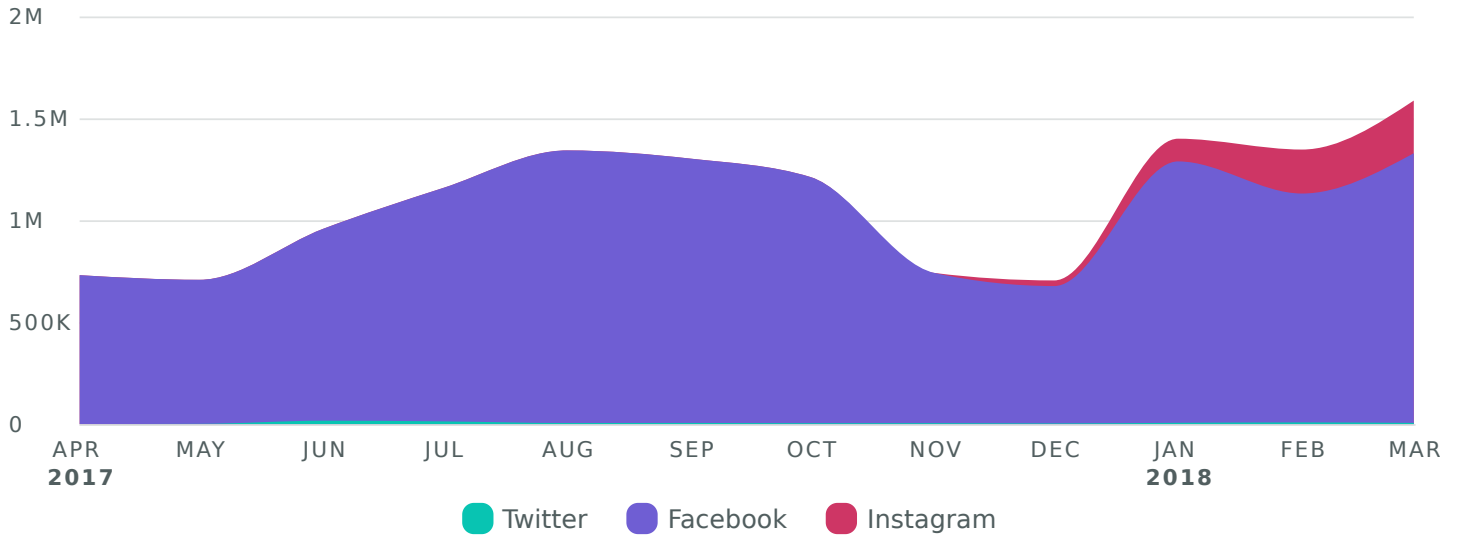

Cross-Network Impressions

Review how your content was seen across networks during the reporting period.

Impressions, by Month

Impression Metrics	Totals	% Change
Total Impressions ⓘ	13,192,809	↗47.7%
Twitter Impressions	72,156	↘66.4%
Facebook Impressions	12,507,296	↗43.5%
Instagram Impressions	613,357	↗61,335,600%