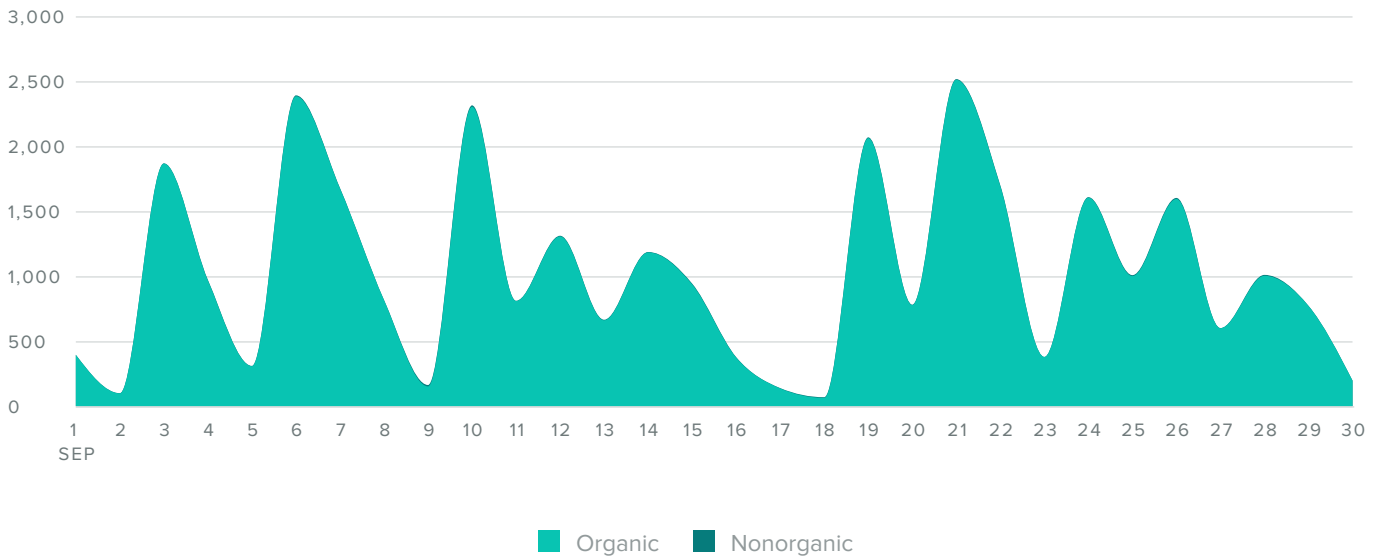

Facebook Impressions

PAGE IMPRESSIONS, BY DAY

Impressions Metrics	Totals
Organic Impressions	30,597
Nonorganic Impressions	121
Total Impressions	30,718
Average Daily Users Reached	711.9

Total Impressions decreased by

-19%

since previous date range