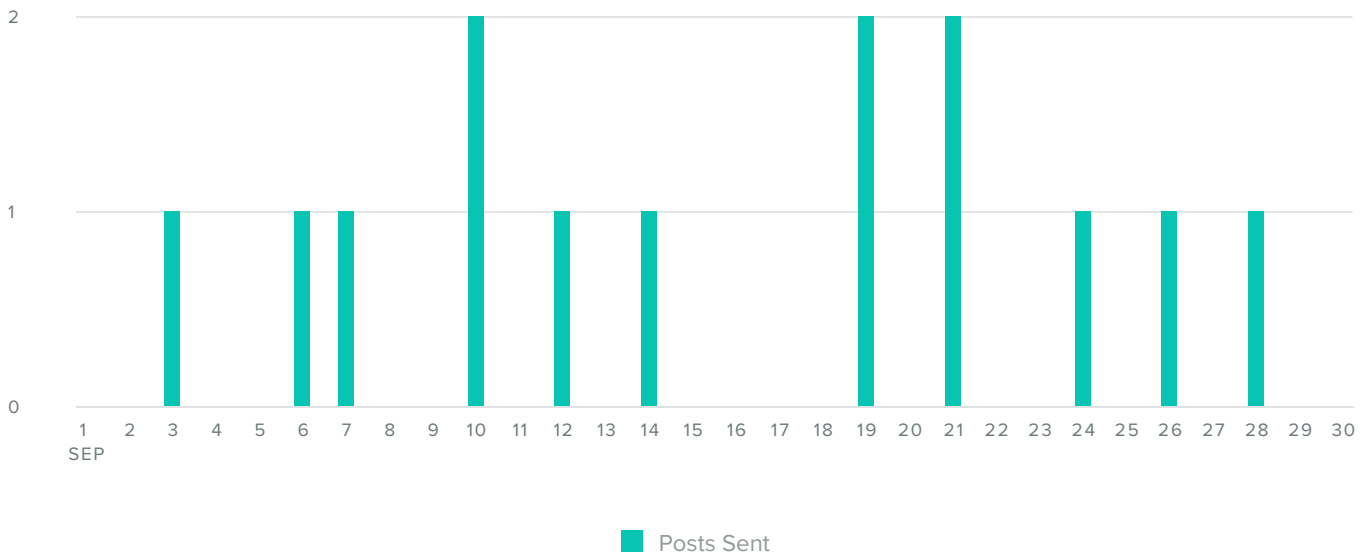

Facebook Pages
for **The Powder Highway**

Sep 01, 2018 - Sep 30, 2018

Analyze Facebook page data at a granular level for deeper insights

Facebook Activity Overview

 <p>30.7k Impressions</p>	 <p>877 Engagements</p>	 <p>68 Clicks</p>
---	---	---

Facebook Audience Growth

LIKES BREAKDOWN, BY DAY

Audience Growth Metrics	Totals
Total Fans	9,907
Organic Likes	26
Unlikes	20
Net Likes	6

Total fans increased by

▲0.1%

since previous date range

Facebook Publishing Behavior

POSTS, BY DAY

Publishing Metrics	Totals
Photos	12
Videos	0
Posts	2
Notes	0
Total Posts	14

The number of posts you sent increased by **27.3%** since previous date range

Facebook Top Posts, by Reactions

Post	Reactions	Comments	Engagement	Reach
<p>The Powder Highway Woo hoo... and so it begins! . So 'stoked' - are you? #PowderHighway</p>   <p>(Post) September 10, 2018 9:37 am</p>	210	20	51.6%	1,100