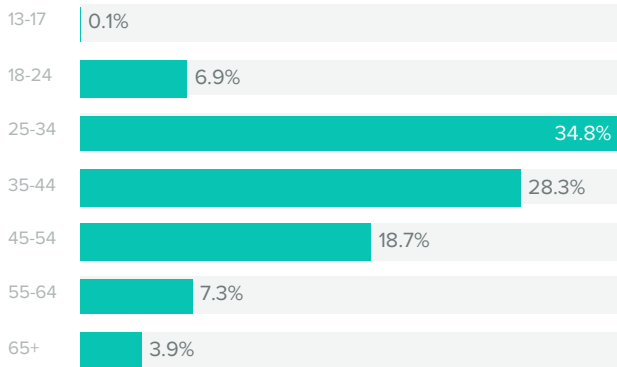

VIEWING BREAKDOWN

100%

ORGANIC VIEWS

0%

PAID VIEWS

10%

CLICK PLAYS

90%

AUTO PLAYS

Facebook Engagement

AUDIENCE ENGAGEMENT, BY DAY

Action Metrics	Totals
Reactions	760
Comments	86
Shares	31
Total Engagements	877

Total Engagements increased by **80.5%** since previous date range

Facebook Audience Demographics

Page Fans

People Reached

People Engaged

BY AGE

BY GENDER

Men between the ages of 25-34 appear to be the leading force among your fans.

Top Countries