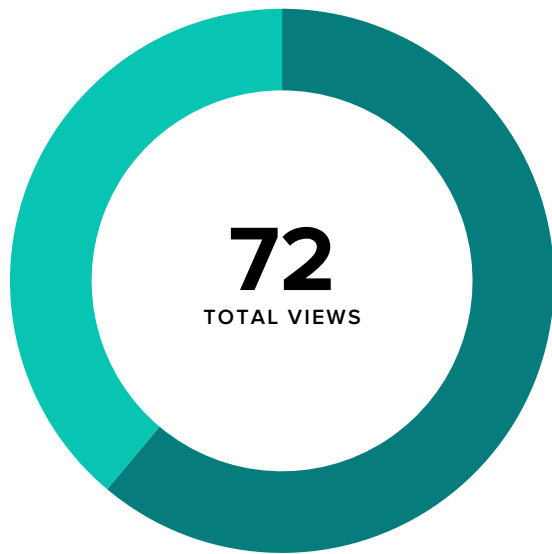

Facebook Video Performance

VIEW METRICS

28

ORGANIC FULL

44

ORGANIC PARTIAL

VIEWING BREAKDOWN

100%

ORGANIC VIEWS

0%

PAID VIEWS

10%

CLICK PLAYS

90%

AUTO PLAYS