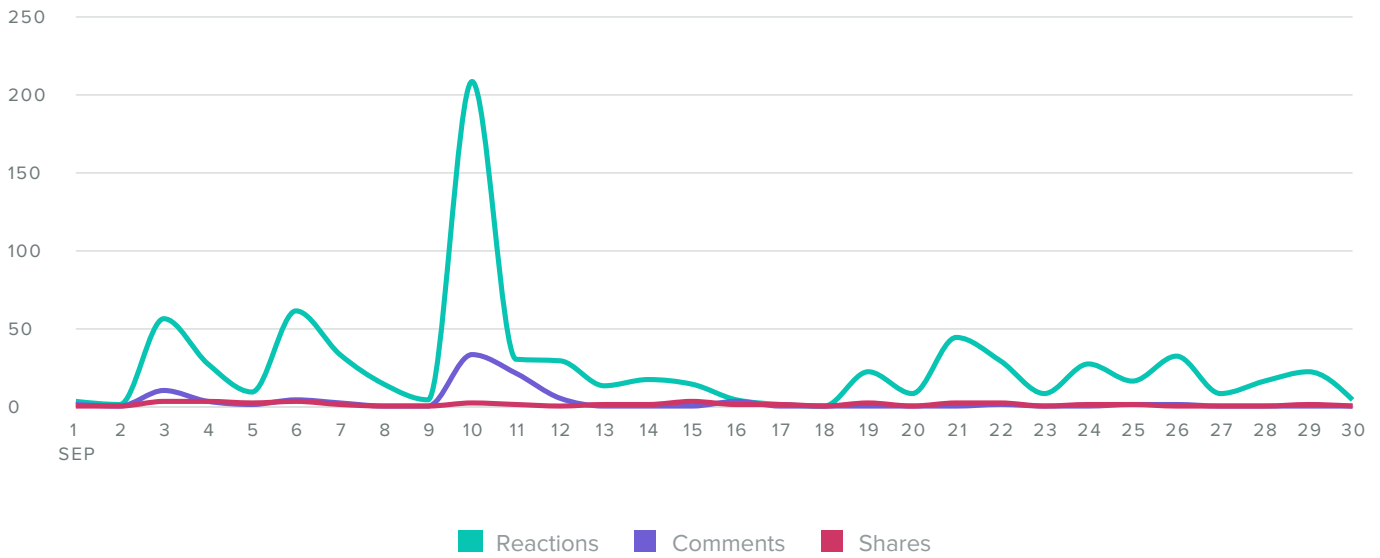

VIEWING BREAKDOWN

100%

ORGANIC VIEWS

0%

PAID VIEWS

10%

CLICK PLAYS

90%

AUTO PLAYS

Facebook Engagement

AUDIENCE ENGAGEMENT, BY DAY

Action Metrics	Totals
Reactions	760
Comments	86
Shares	31
Total Engagements	877

Total Engagements increased by **80.5%** since previous date range