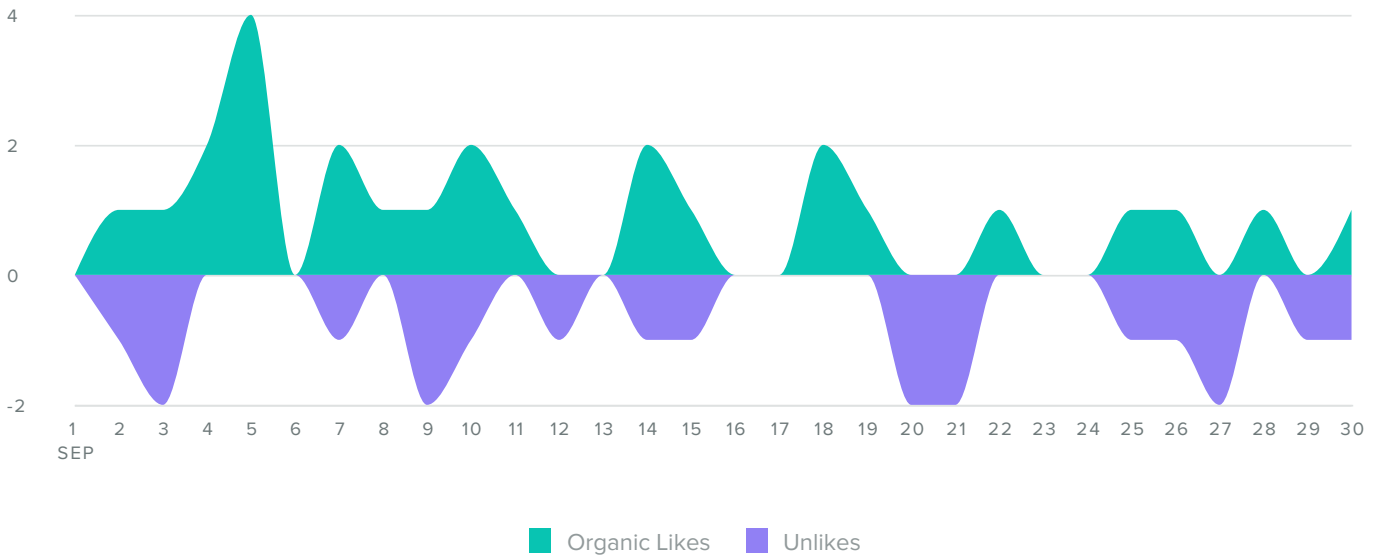

Facebook Pages
for **The Powder Highway**

Sep 01, 2018 - Sep 30, 2018

Analyze Facebook page data at a granular level for deeper insights

Facebook Activity Overview

 <p>30.7k Impressions</p>	 <p>877 Engagements</p>	 <p>68 Clicks</p>
---	---	---

Facebook Audience Growth

LIKES BREAKDOWN, BY DAY

Audience Growth Metrics	Totals
Total Fans	9,907
Organic Likes	26
Unlikes	20
Net Likes	6

Total fans increased by

▲0.1%

since previous date range

Facebook Publishing Behavior