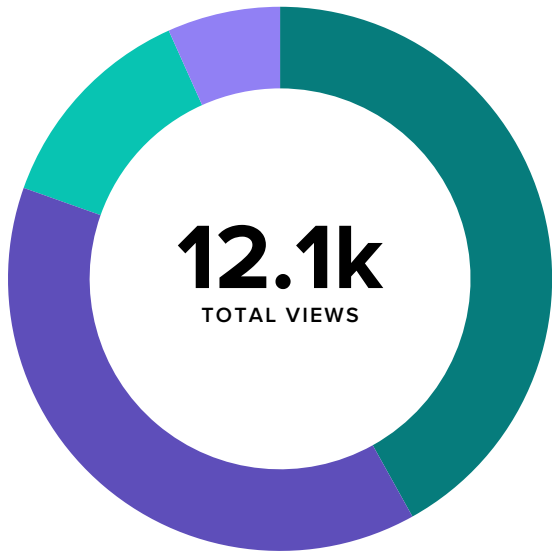

Audience Growth Metrics	Totals
Total Fans	10,121
Paid Likes	1
Organic Likes	198
Unlikes	32
Net Likes	167

Total fans increased by

+1.6%

since previous date range

Facebook Publishing Behavior

POSTS, BY DAY

Publishing Metrics	Totals
Photos	16
Videos	7
Posts	5
Notes	0
Total Posts	28

Facebook Impressions

PAGE IMPRESSIONS, BY DAY

Impressions Metrics	Totals
Organic Impressions	74,830
Nonorganic Impressions	239,435
Total Impressions	314,265
Average Daily Users Reached	9,034.3

Total Impressions increased by

▲ 349.7%

since previous date range

Facebook Video Performance

VIEW METRICS

1.6k

ORGANIC FULL

5.1k

ORGANIC PARTIAL

809

PAID FULL

4.6k

PAID PARTIAL

VIEWING BREAKDOWN

55%

ORGANIC VIEWS

45%