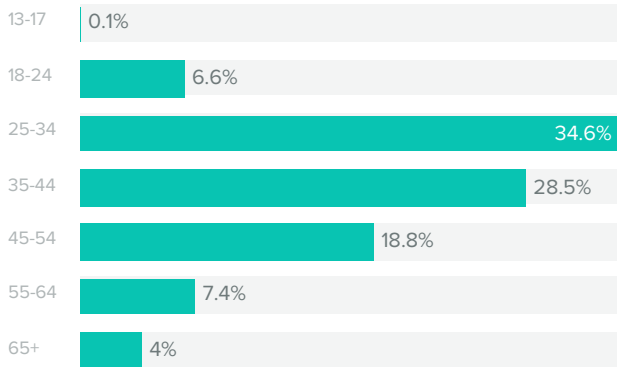

Total Engagements increased
by
▲108.9%
since previous date range

Facebook Audience Demographics

Page Fans

People Reached

People Engaged

BY AGE

BY GENDER

Men between the ages of 25-34 appear to be the leading force among your fans.