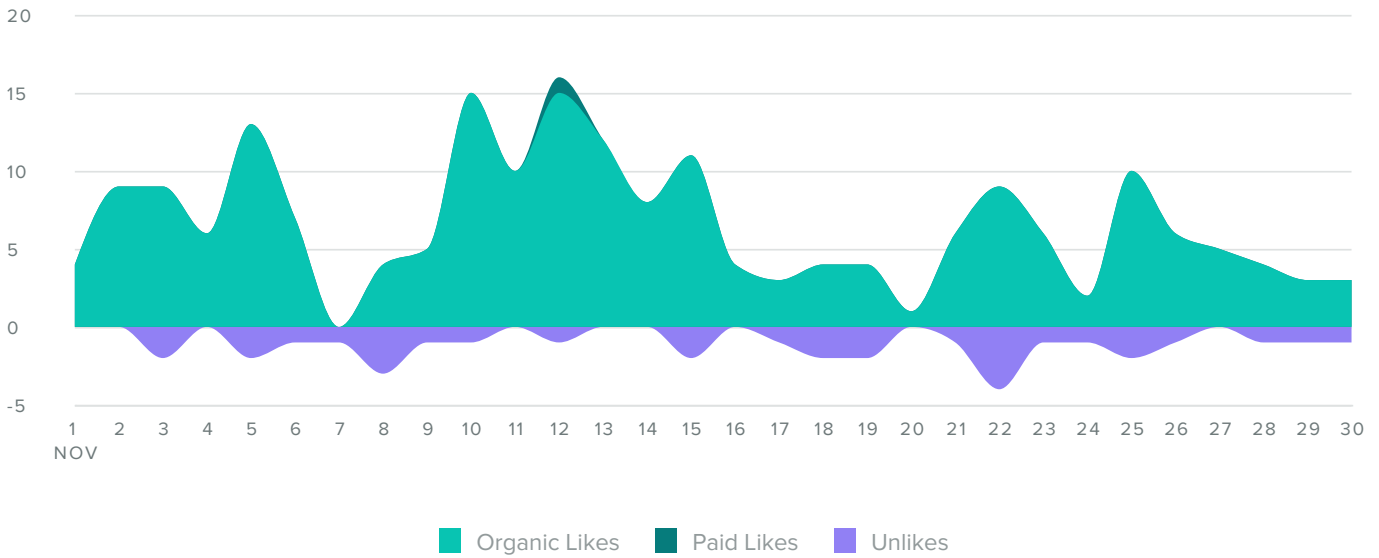

Facebook Pages
for **The Powder Highway**

Nov 01, 2018 - Nov 30, 2018

Analyze Facebook page data at a granular level for deeper insights

Facebook Activity Overview

Facebook Audience Growth

LIKES BREAKDOWN, BY DAY

Audience Growth Metrics	Totals
Total Fans	10,121
Paid Likes	1
Organic Likes	198
Unlikes	32
Net Likes	167

Total fans increased by

+1.6%

since previous date range

Facebook Publishing Behavior

POSTS, BY DAY

Publishing Metrics	Totals
Photos	16
Videos	7
Posts	5
Notes	0
Total Posts	28

The number of posts you sent increased by **21.7%** since previous date range

Facebook Top Posts, by Reactions

Post	Reactions	Comments	Engagement	Reach
<p>The Powder Highway</p> <p>Over 7 million acres of terrain! That's how big the Powder Highway is! Which is your fave Powder Highway ski destination? "How BIG is the BC's Powder Highway?" ~ https://www.kootenayrockies.com/post/the-powder-highway (Photo by Kari Medig at RED Mountain Resort in Rossland, BC)</p>   <p>(Post) November 05, 2018 5:30 pm</p>	233	7	6%	4,694

Total Engagements increased
by
▲108.9%
since previous date range

Facebook Audience Demographics

Page Fans

People Reached

People Engaged

BY AGE

BY GENDER

Men between the ages of 25-34 appear to be the leading force among your fans.