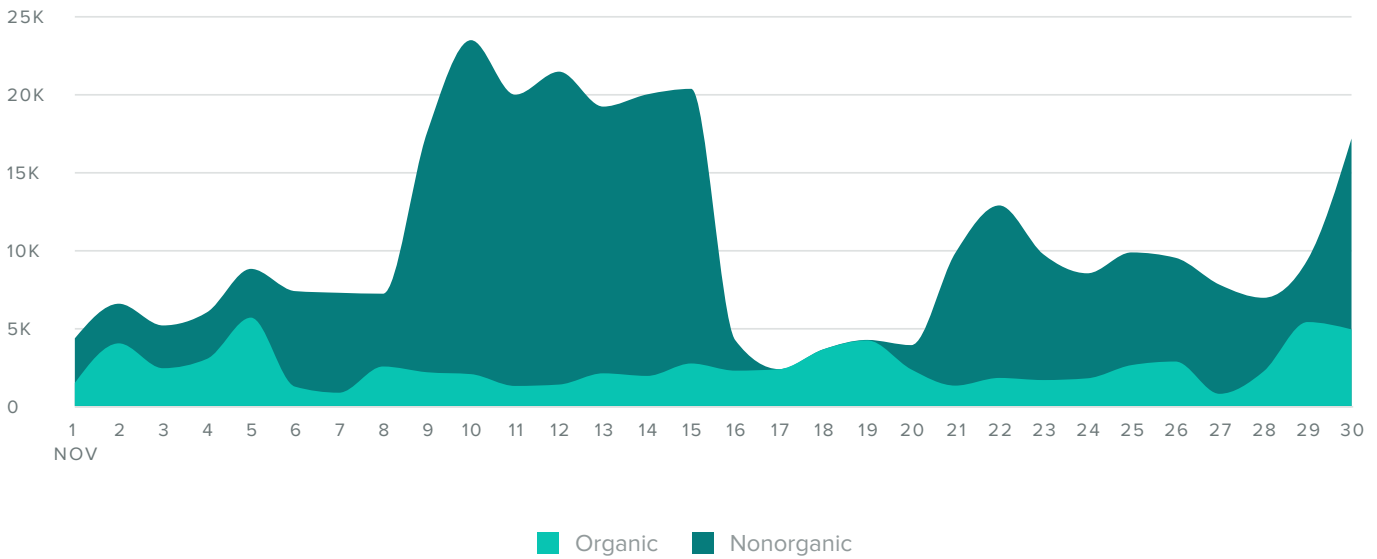

Facebook Top Posts, by Reactions

Post	Reactions ▼	Comments	Engagement	Reach
The Powder Highway Dreamy! #WinterisComing Cool shot by Wences in Revelstoke, BC ~ https://www.instagram.com/sparky_403 Check out our other Powder Highway riders from last season - https://www.powderhighway.com (Post) November 04, 2018 4:15 pm	93	2	4.7%	2,616

Facebook Impressions

PAGE IMPRESSIONS, BY DAY

Impressions Metrics	Totals
Organic Impressions	74,830
Nonorganic Impressions	239,435
Total Impressions	314,265
Average Daily Users Reached	9,034.3

Total Impressions increased by

▲ 349.7%

since previous date range