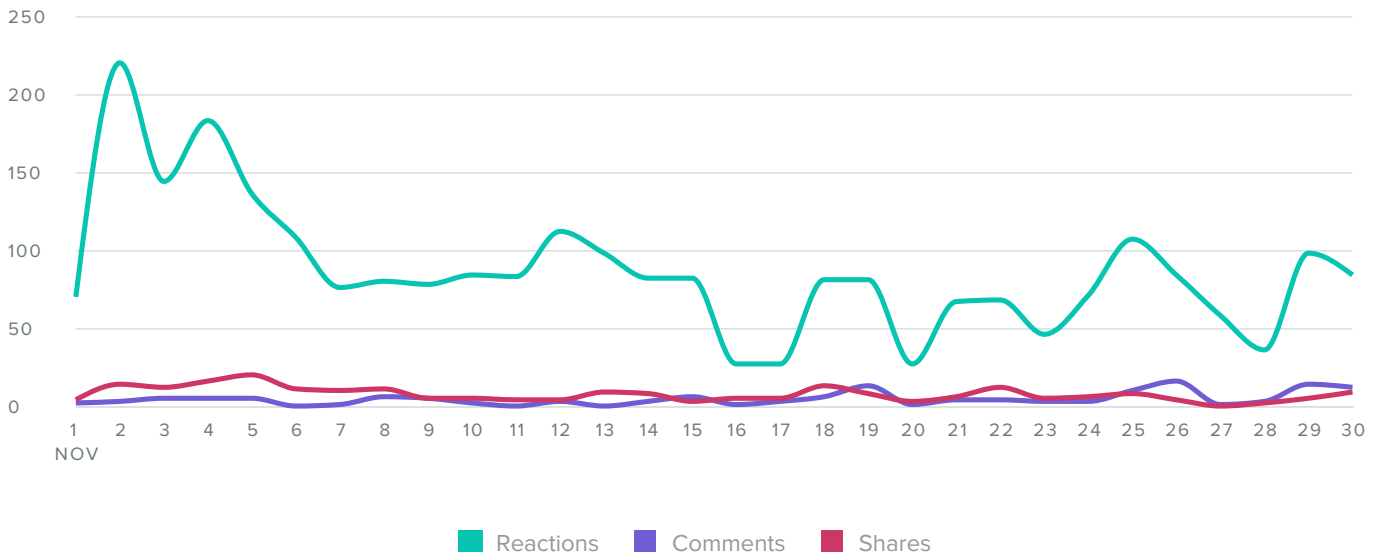

809

PAID FULL

4.6k

PAID PARTIAL

VIEWING BREAKDOWN

55%

ORGANIC VIEWS

45%

PAID VIEWS

3%

CLICK PLAYS

97%

AUTO PLAYS

Facebook Engagement

AUDIENCE ENGAGEMENT, BY DAY

Action Metrics	Totals
Reactions	2,598
Comments	140
Shares	227
Total Engagements	2,965

Total Engagements increased
by
▲108.9%
since previous date range

Facebook Audience Demographics

Page Fans

People Reached

People Engaged

BY AGE

BY GENDER

Men between the ages of 25-34 appear to be the leading force among your fans.