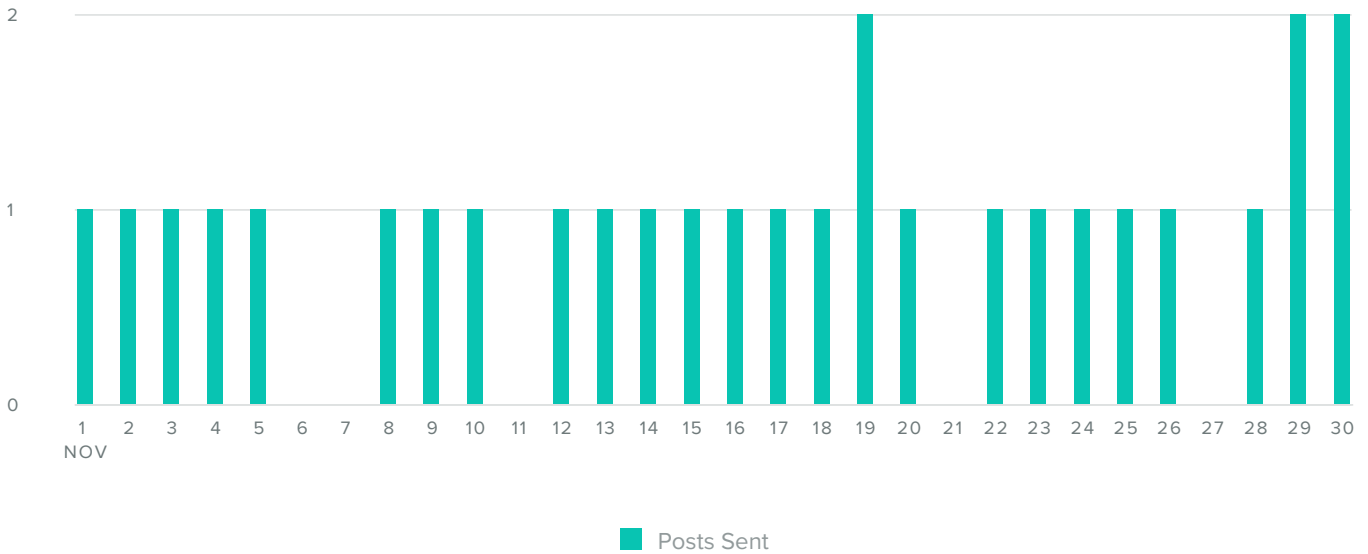

Audience Growth Metrics	Totals
Total Fans	10,121
Paid Likes	1
Organic Likes	198
Unlikes	32
Net Likes	167

Total fans increased by

+1.6%

since previous date range

Facebook Publishing Behavior

POSTS, BY DAY

Publishing Metrics	Totals
Photos	16
Videos	7
Posts	5
Notes	0
Total Posts	28

The number of posts you sent increased by **21.7%** since previous date range

Facebook Top Posts, by Reactions

Post	Reactions	Comments	Engagement	Reach
<p>The Powder Highway</p> <p>Over 7 million acres of terrain! That's how big the Powder Highway is! Which is your fave Powder Highway ski destination? "How BIG is the BC's Powder Highway?" ~ https://www.kootenayrockies.com/post/the-powder-highway (Photo by Kari Medig at RED Mountain Resort in Rossland, BC)</p>   <p>(Post) November 05, 2018 5:30 pm</p>	233	7	6%	4,694