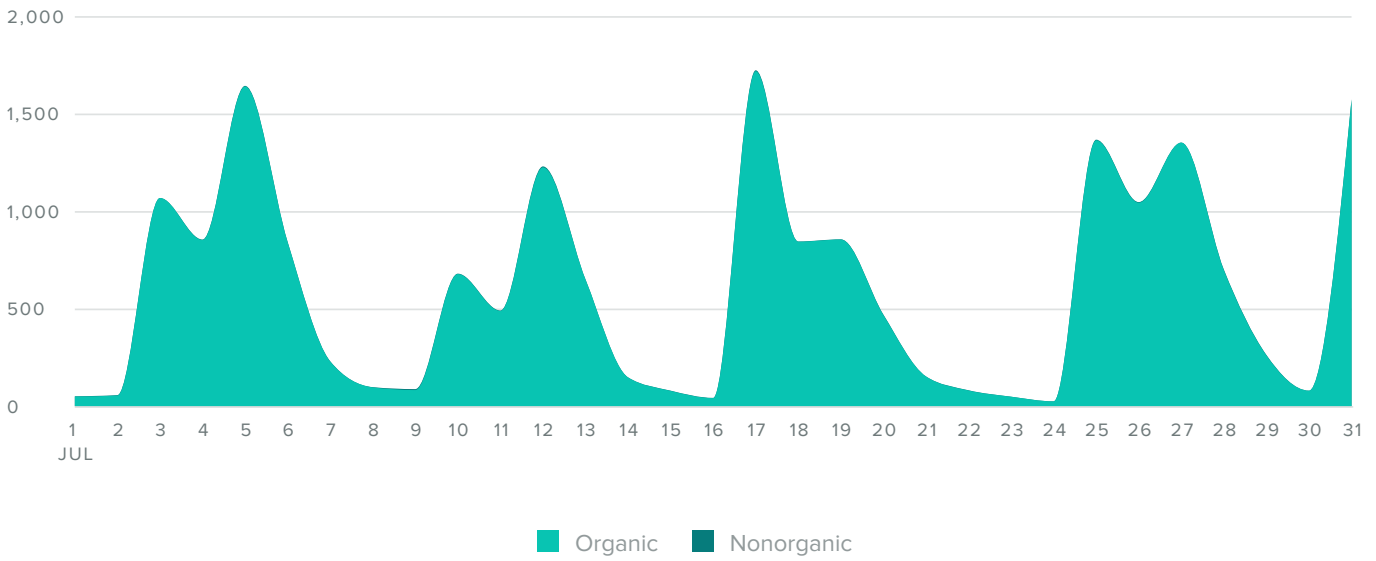

Facebook Impressions

PAGE IMPRESSIONS, BY DAY

Impressions Metrics	Totals
Organic Impressions	18,762
Nonorganic Impressions	50
Total Impressions	18,812
Average Daily Users Reached	468.5

Total Impressions decreased by

-24.2%

since previous date range