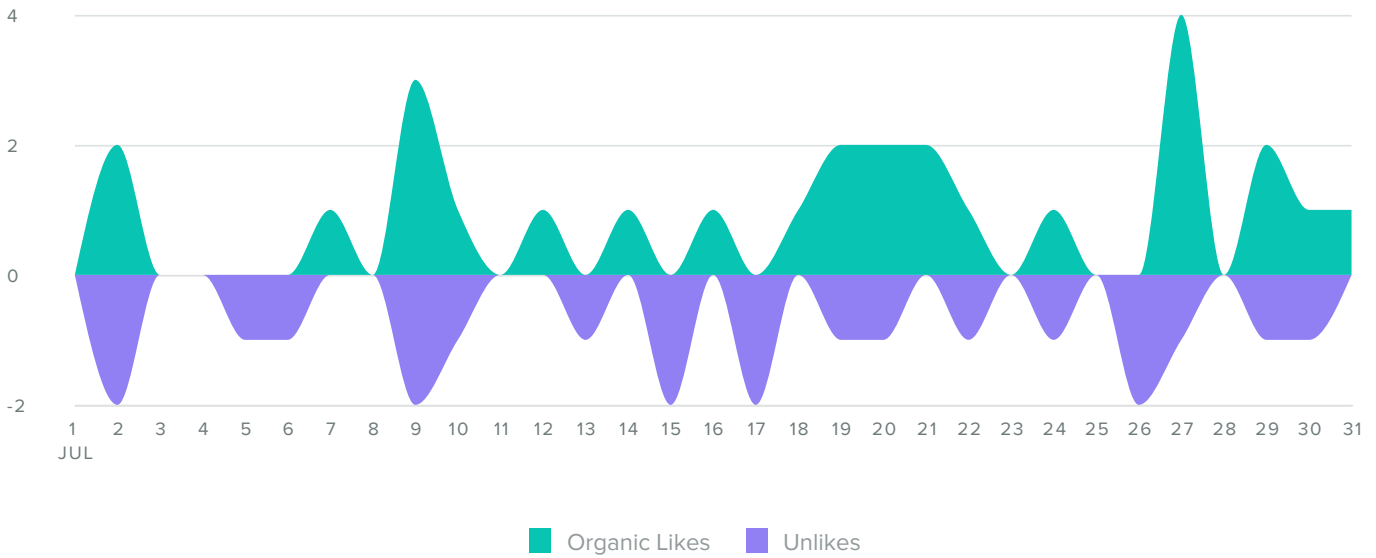

Facebook Pages
for **The Powder Highway**

Jul 01, 2018 - Jul 31, 2018

Analyze Facebook page data at a granular level for deeper insights

Facebook Activity Overview

 <p>18.8k Impressions</p>	 <p>286 Engagements</p>	 <p>25 Clicks</p>
---	---	---

Facebook Audience Growth

LIKES BREAKDOWN, BY DAY

Audience Growth Metrics	Totals
Total Fans	9,867
Organic Likes	27
Unlikes	21
Net Likes	6

Total fans increased by

▲ 0%

since previous date range

Facebook Publishing Behavior

POSTS, BY DAY

Publishing Metrics	Totals
Photos	8
Videos	0
Posts	1
Notes	0
Total Posts	9

The number of posts you sent decreased by **-18.2%** since previous date range

Facebook Top Posts, by Reactions

Post	Reactions	Comments	Engagement	Reach
<p>The Powder Highway Do you agree? - Getting into the cold is good for the soul...! 😊 Words and awesome photo by local explorer William Eaton near Revelstoke, BC (https://www.instagram.com/william Eaton photos) #therealstoke #powderhighway #kootrocks #exploreBC</p>  <p>(Post) by Kootenay R. July 25, 2018 5:30 pm</p>	44	5	5.6%	1,580

FEMALE

Men between the ages of 25-34 appear to be the leading force among your fans.

Top Countries

United States	3,965
Canada	3,956
Australia	331
United Kingdom	189
Germany	163

Top Cities

Calgary, AB, Canada	501
Vancouver, BC, Canada	230
Edmonton, AB, Canada	211
Revelstoke, BC, Canada	142
Nelson, BC, Canada	136