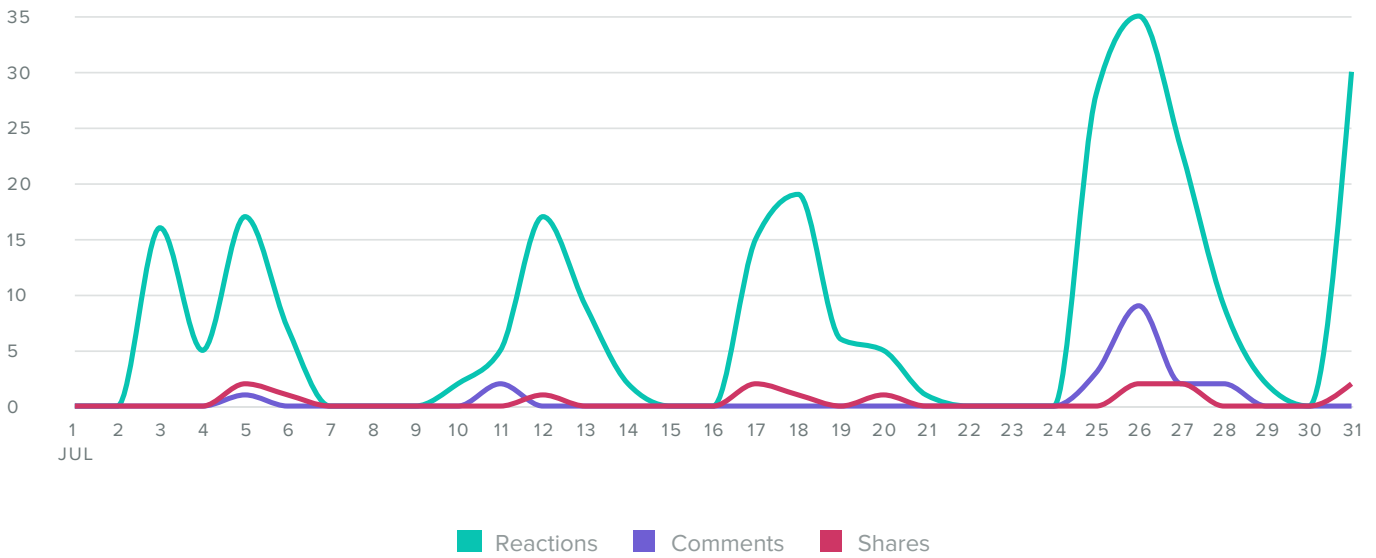

-24.2%

since previous date range

Facebook Video Performance

VIEW METRICS

15
ORGANIC FULL
35
ORGANIC PARTIAL

VIEWING BREAKDOWN

100%
ORGANIC VIEWS
0%
PAID VIEWS

16%
CLICK PLAYS
84%
AUTO PLAYS

Facebook Engagement

AUDIENCE ENGAGEMENT, BY DAY

Action Metrics	Totals
Reactions	253
Comments	19
Shares	14
Total Engagements	286

Total Engagements decreased by **-22.7%** since previous date range

Facebook Audience Demographics