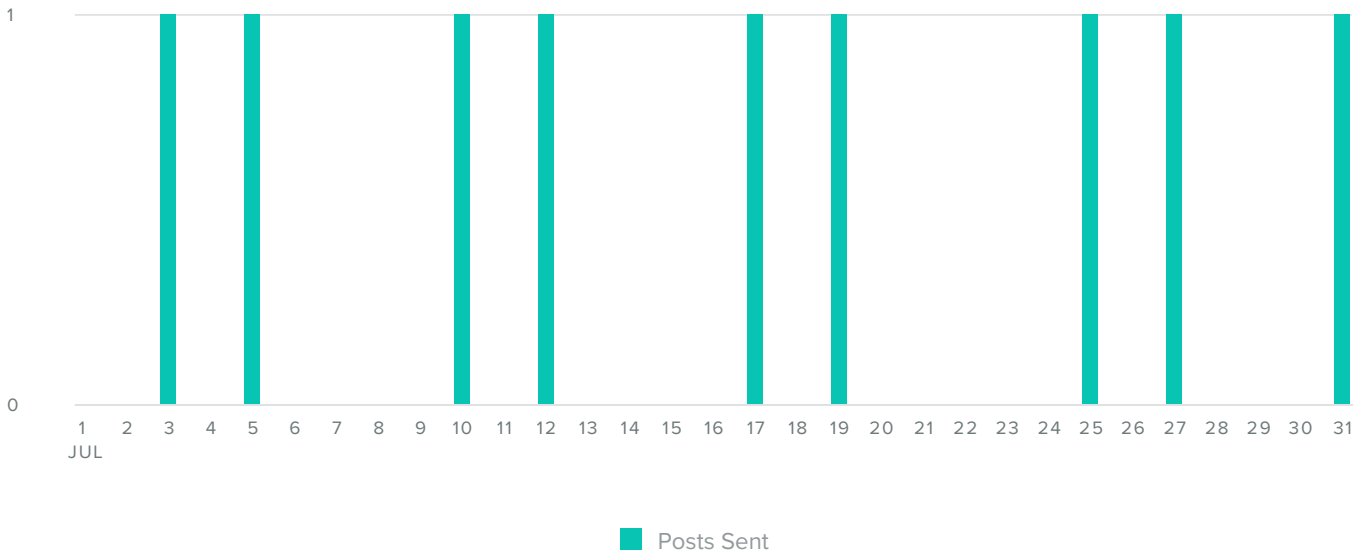

Facebook Pages
for **The Powder Highway**

Jul 01, 2018 - Jul 31, 2018

Analyze Facebook page data at a granular level for deeper insights

Facebook Activity Overview

 <p>18.8k Impressions</p>	 <p>286 Engagements</p>	 <p>25 Clicks</p>
---	---	---

Facebook Audience Growth

LIKES BREAKDOWN, BY DAY

Audience Growth Metrics	Totals
Total Fans	9,867
Organic Likes	27
Unlikes	21
Net Likes	6

Total fans increased by

▲ 0%

since previous date range

Facebook Publishing Behavior

POSTS, BY DAY

Publishing Metrics	Totals
Photos	8
Videos	0
Posts	1
Notes	0
Total Posts	9

The number of posts you sent decreased by **-18.2%** since previous date range

Facebook Top Posts, by Reactions

Post	Reactions	Comments	Engagement	Reach
<p>The Powder Highway Do you agree? - Getting into the cold is good for the soul...! 😊 Words and awesome photo by local explorer William Eaton near Revelstoke, BC (https://www.instagram.com/william Eaton photos) #therealstoke #powderhighway #kootrocks #exploreBC</p>  <p>(Post) by Kootenay R. July 25, 2018 5:30 pm</p>	44	5	5.6%	1,580