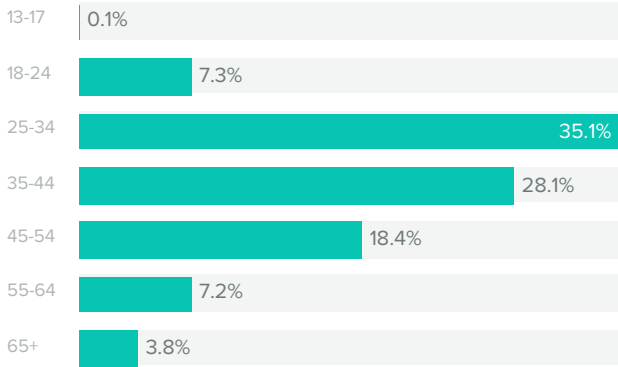

Facebook Engagement

AUDIENCE ENGAGEMENT, BY DAY

Action Metrics	Totals
Reactions	253
Comments	19
Shares	14
Total Engagements	286

Total Engagements decreased by **-22.7%** since previous date range

Facebook Audience Demographics

Page Fans

People Reached

People Engaged

BY AGE

BY GENDER

73%

MALE

27%