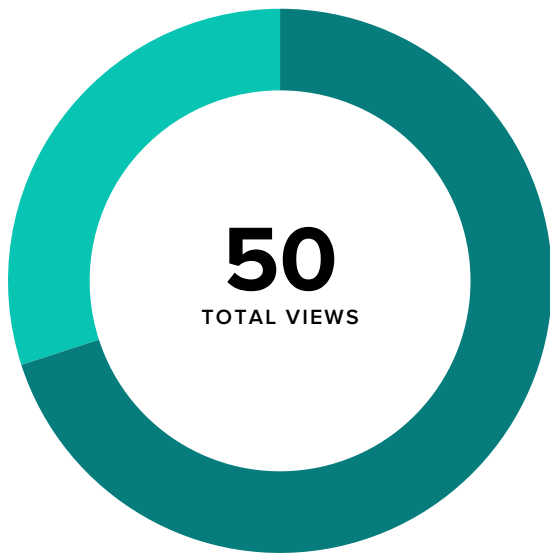

Facebook Video Performance

VIEW METRICS

15
ORGANIC FULL
35
ORGANIC PARTIAL

VIEWING BREAKDOWN

100%
ORGANIC VIEWS
0%
PAID VIEWS

16%
CLICK PLAYS
84%
AUTO PLAYS