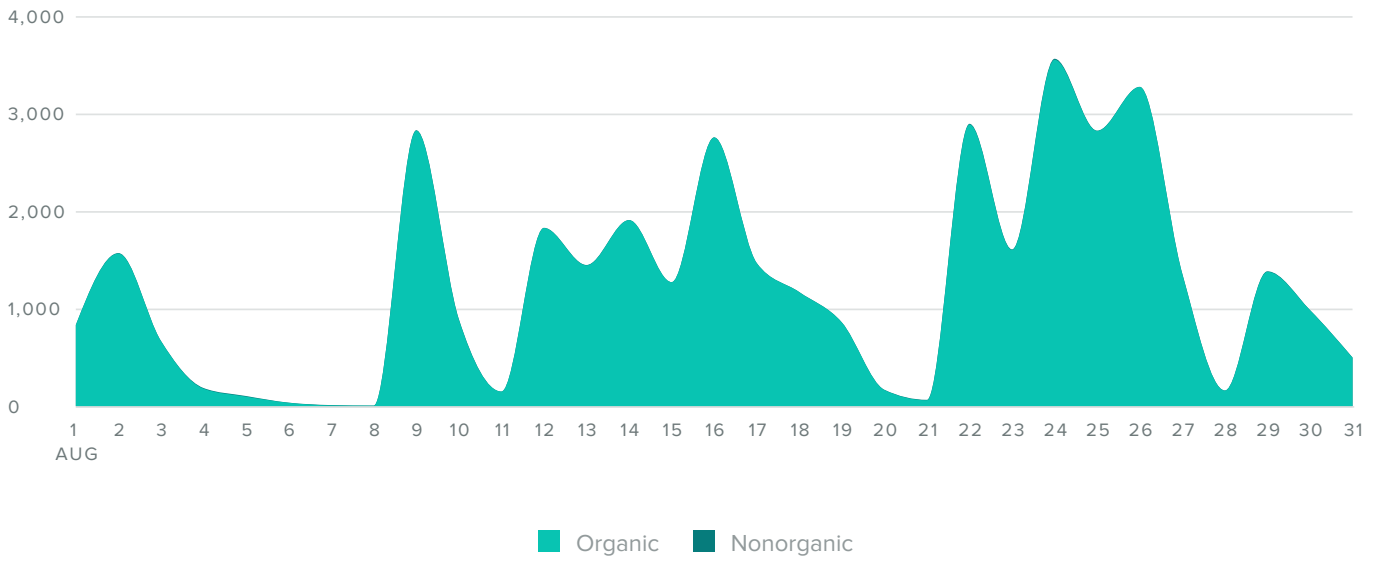

Facebook Impressions

PAGE IMPRESSIONS, BY DAY

Impressions Metrics	Totals
Organic Impressions	38,673
Nonorganic Impressions	85
Total Impressions	38,758
Average Daily Users Reached	849

Total Impressions increased by
▲106%
since previous date range