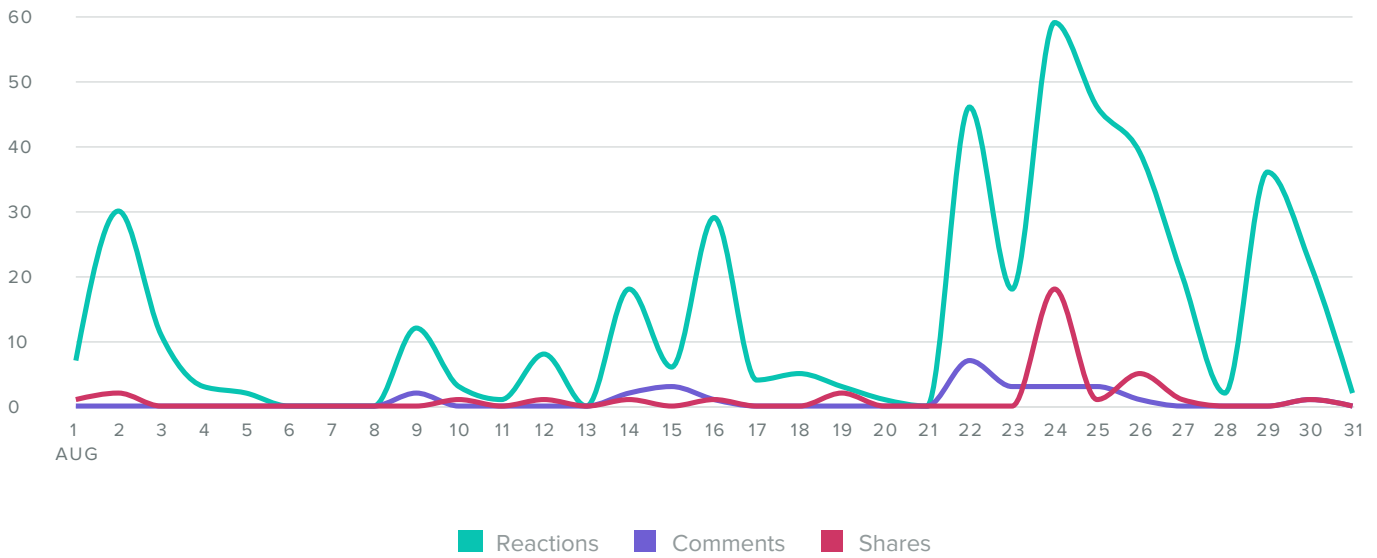

Facebook Engagement

AUDIENCE ENGAGEMENT, BY DAY

Action Metrics	Totals
Reactions	433
Comments	26
Shares	35
Total Engagements	494

Total Engagements increased by **72.7%** since previous date range