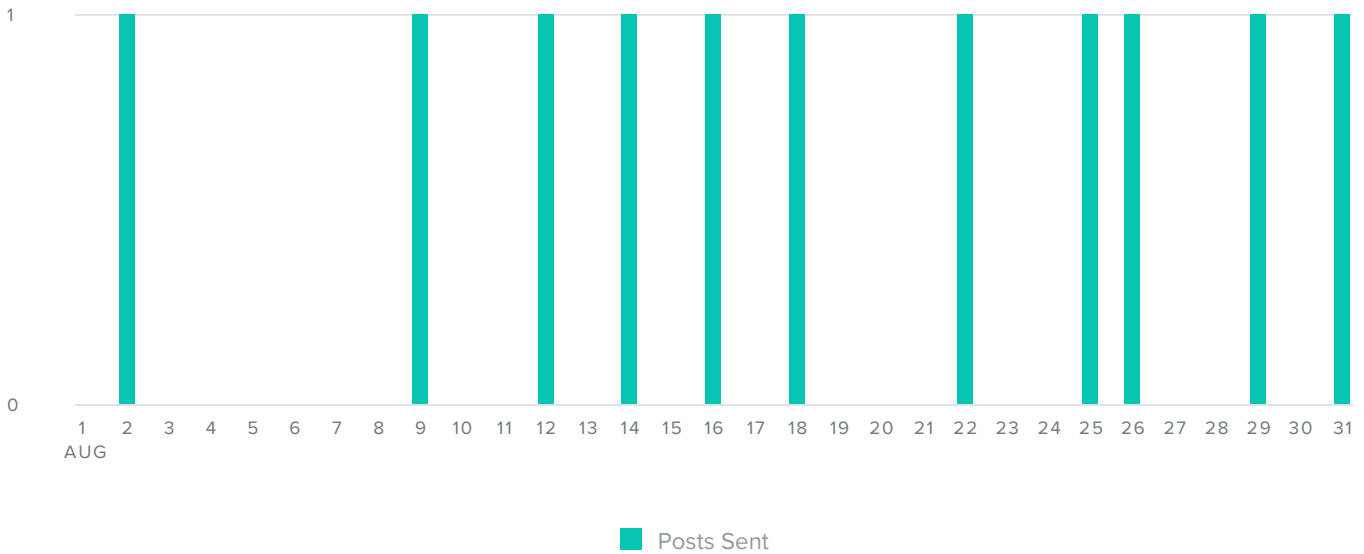

Facebook Publishing Behavior

POSTS, BY DAY

Publishing Metrics	Totals
Photos	11
Videos	0
Posts	0
Notes	0
Total Posts	11

The number of posts you sent increased by **22.2%** since previous date range

Facebook Top Posts, by Reactions

Post	Reactions	Comments	Engagement	Reach
The Powder Highway "Nelson BC is awesome! If you've never been there, I highly recommend it." -- Lets Go Westy (https://www.instagram.com/letsgowesty) We recommend you visit during the winter months too! #findingawesome powder at Baldface Lodge, Great Northern Snowcat Skiing, Stellar Heliskiing, Snowwater Heliskiing, Selkirk Snowcat Skiing, White Grizzly Cat Skiing & Whitewater Ski Resort #kootrocks | #powderhighway | #exploreBC (Post) August 16, 2018 5:00 pm	124	6	5.3%	5,175