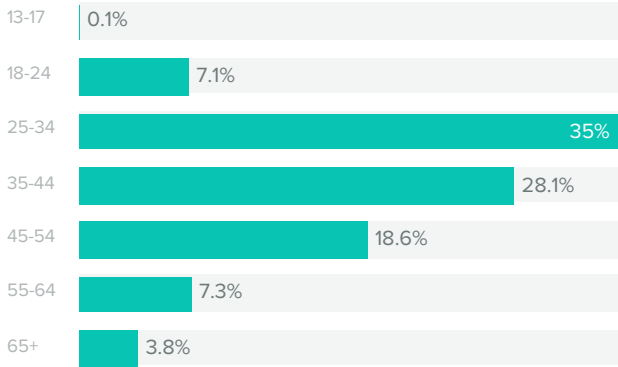

Facebook Engagement

AUDIENCE ENGAGEMENT, BY DAY

| Action Metrics | Totals |
|--------------------------|------------|
| Reactions | 433 |
| Comments | 26 |
| Shares | 35 |
| Total Engagements | 494 |

Total Engagements increased by **72.7%** since previous date range

Facebook Audience Demographics

Page Fans

People Reached

People Engaged

BY AGE

BY GENDER

73%

MALE