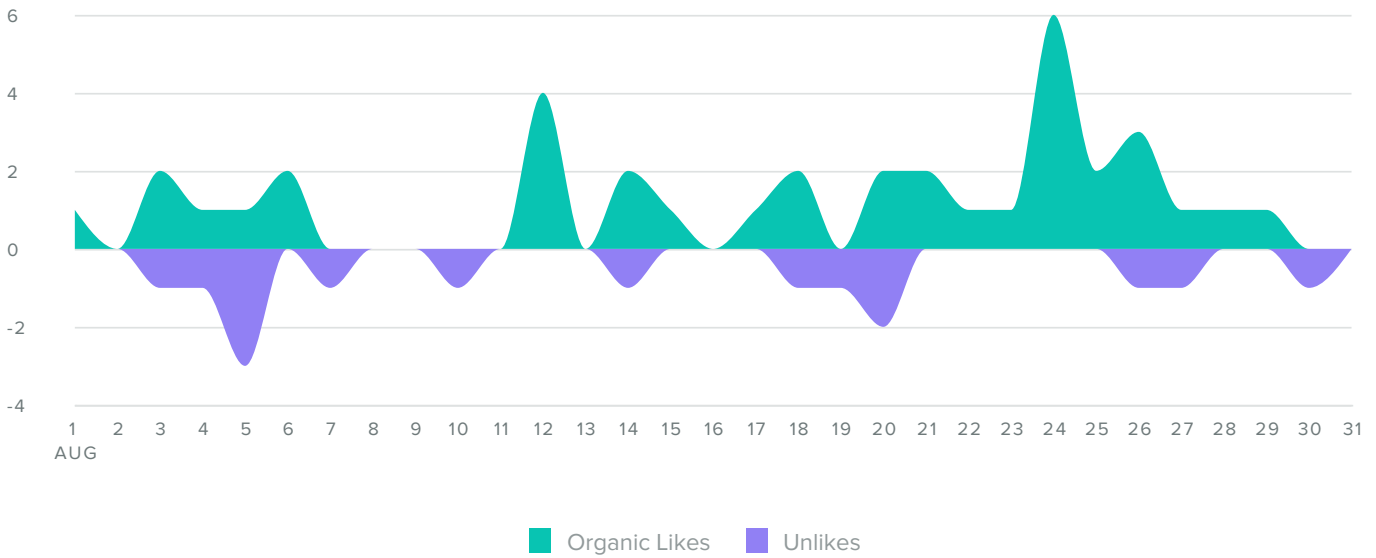

Facebook Pages
for **The Powder Highway**

Aug 01, 2018 - Aug 31, 2018

Analyze Facebook page data at a granular level for deeper insights

Facebook Activity Overview

Facebook Audience Growth

LIKES BREAKDOWN, BY DAY

| Audience Growth Metrics | Totals |
|-------------------------|--------------|
| Total Fans | 9,895 |
| Organic Likes | 37 |
| Unlikes | 15 |
| Net Likes | 22 |

Total fans increased by
▲0.3%
 since previous date range

27%

FEMALE

Men between the ages of 25-34 appear to be the leading force among your fans.

Top Countries

| | |
|----------------|-------|
| Canada | 3,977 |
| United States | 3,973 |
| Australia | 333 |
| United Kingdom | 187 |
| Germany | 161 |