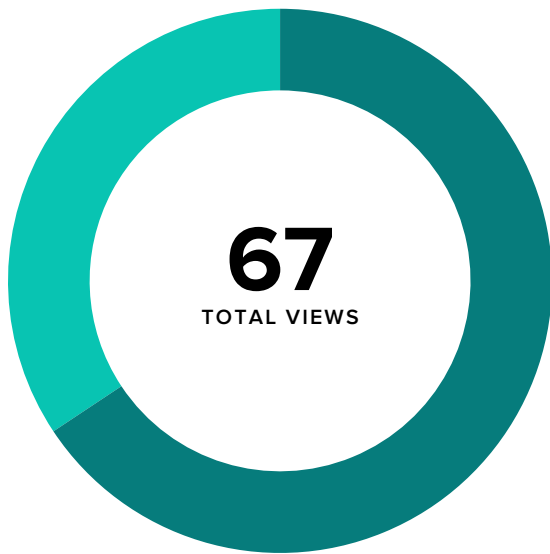

Facebook Impressions

PAGE IMPRESSIONS, BY DAY

| Impressions Metrics | Totals |
|------------------------------------|---------------|
| Organic Impressions | 38,673 |
| Nonorganic Impressions | 85 |
| Total Impressions | 38,758 |
| Average Daily Users Reached | 849 |

Total Impressions increased by
▲106%
 since previous date range

Facebook Video Performance

VIEW METRICS

23

ORGANIC FULL

44

ORGANIC PARTIAL

VIEWING BREAKDOWN