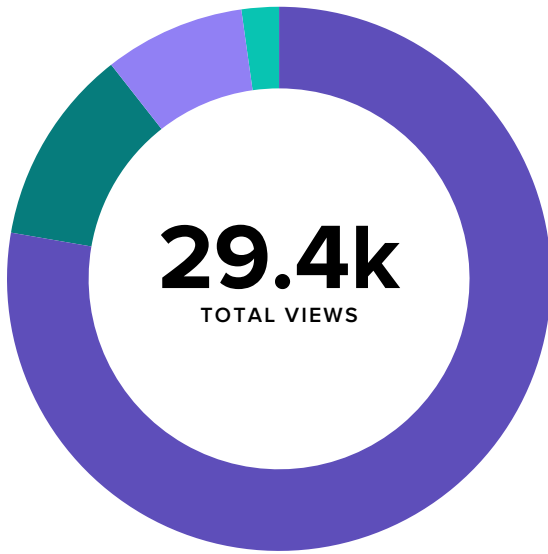

LIKES BREAKDOWN, BY DAY

Audience Growth Metrics	Totals
Total Fans	21,834
Paid Likes	1
Organic Likes	198
Unlikes	46
Net Likes	153

Total fans increased by
▲0.7%
 since previous date range

Facebook Publishing Behavior

PAGE IMPRESSIONS, BY DAY

Impressions Metrics	Totals
Organic Impressions	255,238
Nonorganic Impressions	181,812
Total Impressions	437,050
Average Daily Users Reached	10,860.8

Total Impressions increased by

▲67.2%

since previous date range

Facebook Video Performance

VIEW METRICS

VIEWING BREAKDOWN

Facebook Engagement

AUDIENCE ENGAGEMENT, BY DAY

Action Metrics	Totals
Reactions	13,261
Comments	964
Shares	1,679
Total Engagements	15,904

Total Engagements increased by **▲163.5%** since previous date range

Facebook Audience Demographics

Page Fans

People Reached

People Engaged

BY AGE

BY GENDER

38%