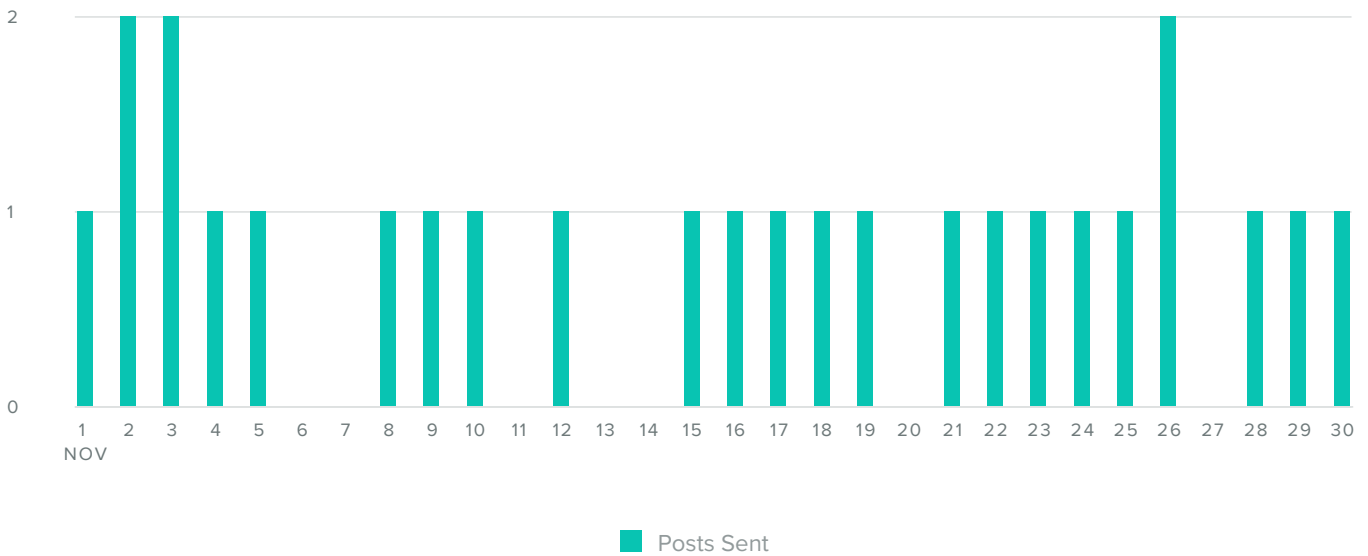

LIKES BREAKDOWN, BY DAY

Audience Growth Metrics	Totals
Total Fans	21,834
Paid Likes	1
Organic Likes	198
Unlikes	46
Net Likes	153

Total fans increased by
▲0.7%
 since previous date range

Facebook Publishing Behavior

POSTS, BY DAY

Publishing Metrics	Totals
Photos	20
Videos	2
Posts	4
Notes	0
Total Posts	26

The number of posts you sent decreased by **-7.1%** since previous date range

Facebook Top Posts, by Reactions

Post	Reactions	Comments	Engagement	Reach
<p>Kootenay Rockies-BC's Mountain Playground</p> <p>Do you think these elk posed perfectly for their picture? Wonderful photo capture by Tasha in Elkford, BC ~ https://www.instagram.com/tashachorneyko See where others Kootenay-ites have been exploring! ~ https://www.kootenayrockies.com/page/fan-feed</p>  <p>(Post) November 12, 2018 6:30 pm</p>	1,673	52	12.3%	14,655