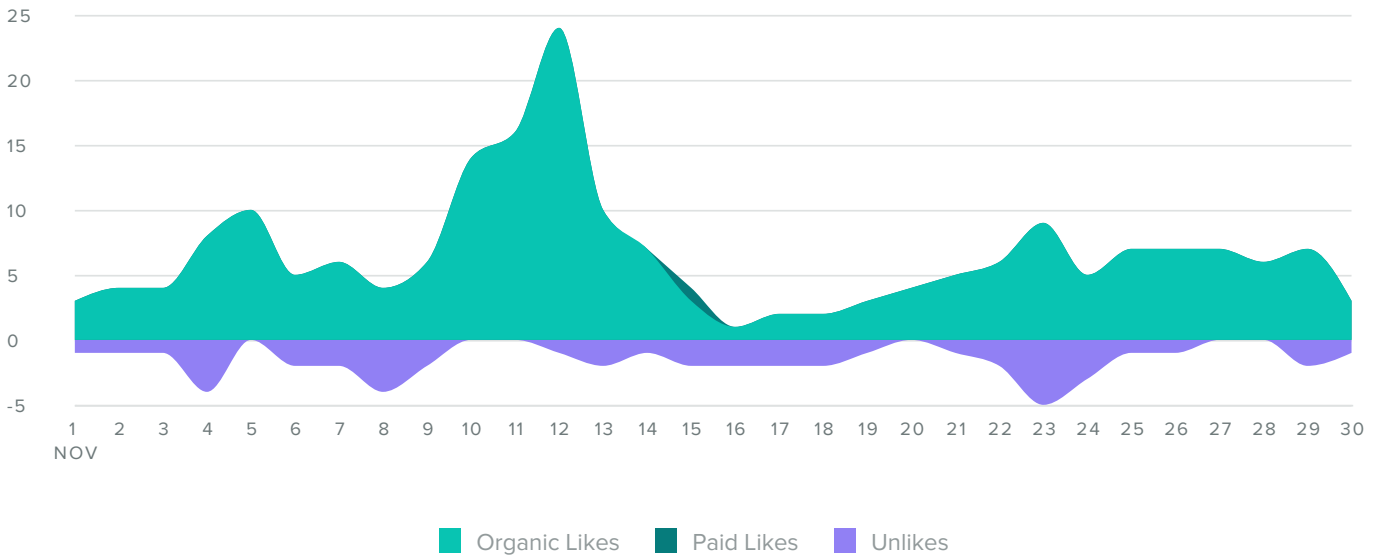

LIKES BREAKDOWN, BY DAY

Audience Growth Metrics	Totals
Total Fans	21,834
Paid Likes	1
Organic Likes	198
Unlikes	46
Net Likes	153

Total fans increased by
▲0.7%
 since previous date range

Facebook Publishing Behavior

PAGE IMPRESSIONS, BY DAY

Impressions Metrics	Totals
Organic Impressions	255,238
Nonorganic Impressions	181,812
Total Impressions	437,050
Average Daily Users Reached	10,860.8

Total Impressions increased by

MALE

62%

FEMALE

Women between the ages of 35-44 appear to be the leading force among your fans.

Top Countries

Canada	16,596
United States	2,551
Germany	358
Australia	308
United Kingdom	306

Top Cities

Calgary, AB, Canada	1,599
Edmonton, AB, Canada	844
Cranbrook, BC, Canada	793
Vancouver, BC, Canada	732
Nelson, BC, Canada	511