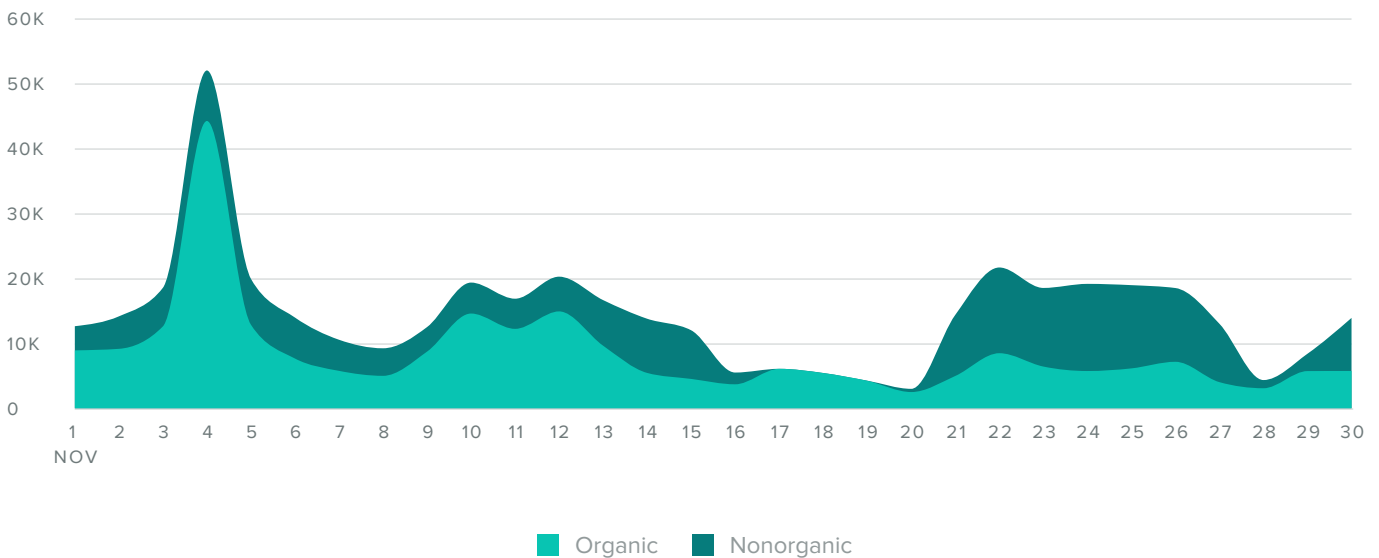

Facebook Top Posts, by Reactions

Post	Reactions ▼	Comments	Engagement	Reach
Kootenay Rockies-BC's Mountain Playground (Post) November 29, 2018 3:01 pm	996	19	9.5%	15,840

Facebook Impressions

PAGE IMPRESSIONS, BY DAY

Impressions Metrics	Totals
Organic Impressions	255,238
Nonorganic Impressions	181,812
Total Impressions	437,050
Average Daily Users Reached	10,860.8

Total Impressions increased by

▲67.2%

since previous date range