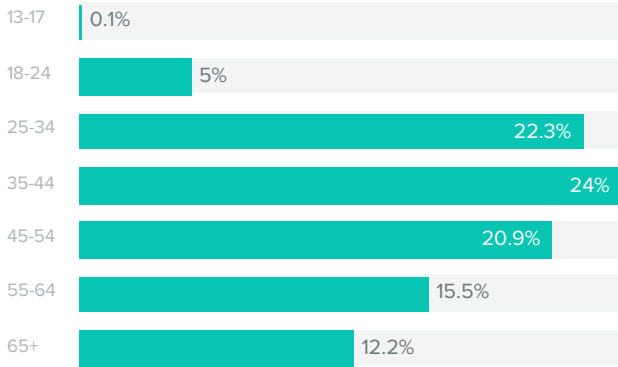

Total Engagements increased by **▲163.5%** since previous date range

Facebook Audience Demographics

Page Fans

People Reached

People Engaged

BY AGE

BY GENDER

38%

MALE

62%

FEMALE

Women between the ages of 35-44 appear to be the leading force among your fans.

Top Countries

Canada	16,596
United States	2,551
Germany	358
Australia	308
United Kingdom	306

Top Cities

Calgary, AB, Canada	1,599
Edmonton, AB, Canada	844
Cranbrook, BC, Canada	793
Vancouver, BC, Canada	732
Nelson, BC, Canada	511