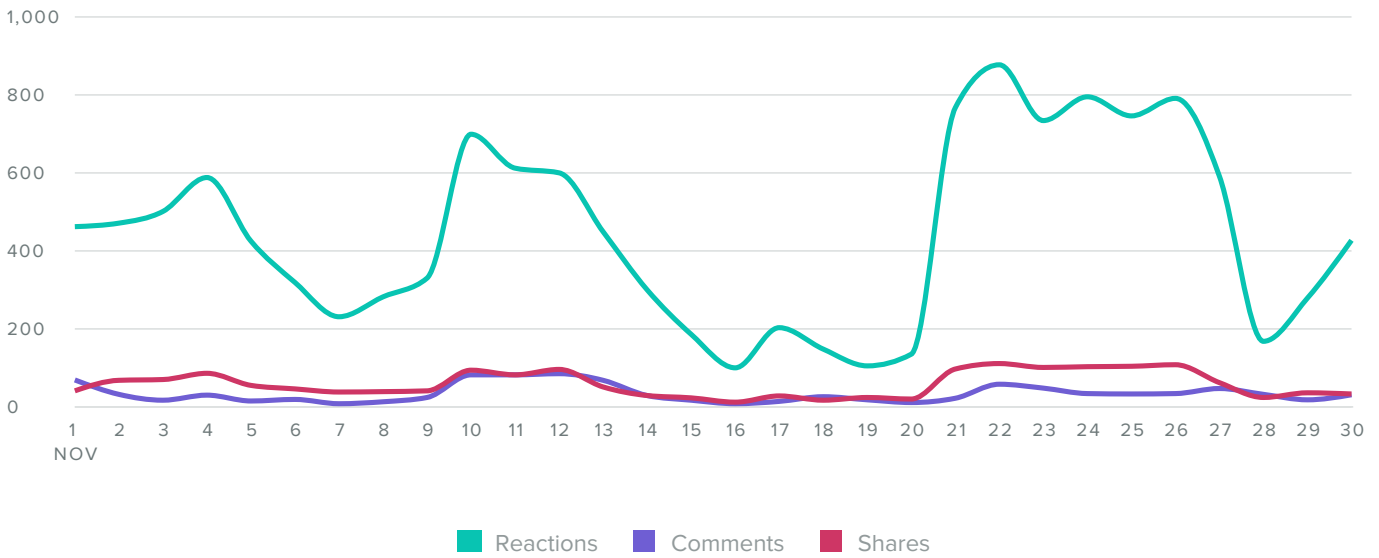

PAGE IMPRESSIONS, BY DAY

Impressions Metrics	Totals
Organic Impressions	255,238
Nonorganic Impressions	181,812
Total Impressions	437,050
Average Daily Users Reached	10,860.8

Total Impressions increased by

▲67.2%

since previous date range

Facebook Video Performance

VIEW METRICS

VIEWING BREAKDOWN

Facebook Engagement

AUDIENCE ENGAGEMENT, BY DAY

Action Metrics	Totals
Reactions	13,261
Comments	964
Shares	1,679
Total Engagements	15,904

Total Engagements increased by **▲163.5%** since previous date range

Facebook Audience Demographics

Page Fans

People Reached

People Engaged

BY AGE

BY GENDER

38%