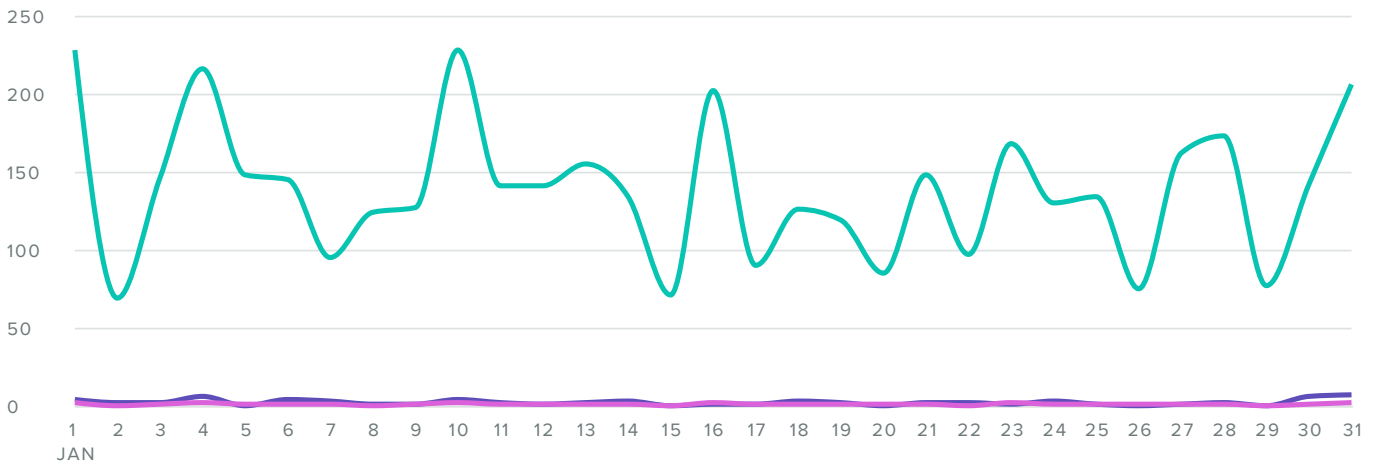

Instagram Impressions

IMPRESSIONS, BY DAY

■ IMPRESSIONS

Impressions Metrics

Totals

Total Impressions

72.4k

Average Impressions per Day

2,335

Average Daily Reach per Profile

1,140

Total Impressions increased by

▲ 142.4%

since previous date range

Instagram Engagement

AUDIENCE ENGAGEMENT, BY DAY

■ LIKES RECEIVED ■ COMMENTS ■ MEDIA SENT

Engagement Metrics	Totals
Likes Received	4,302
Comments Received	67
Total Engagements	4,369

The number of engagements increased by

▲ 104.7%

since previous date range