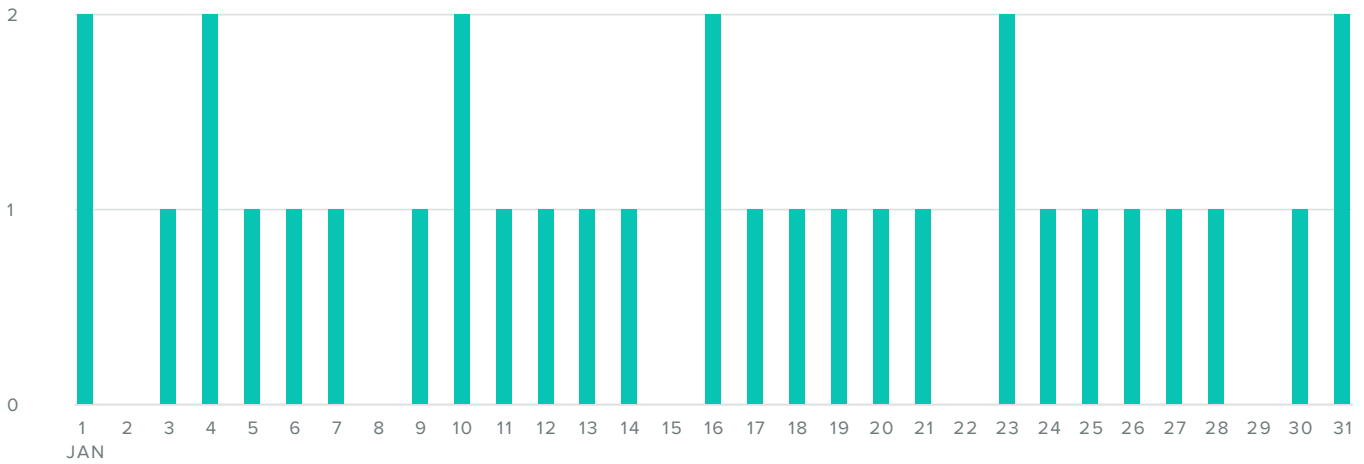

Instagram Profiles for **Powder Highway**

Jan 01, 2018 - Jan 31, 2018

Determine the impact of Instagram content by analyzing your activity

Instagram Activity Overview

Instagram Audience Growth

AUDIENCE GROWTH, BY DAY

Follower Metrics	Totals
Total Followers	2,809
Followers Gained	199
People that you Followed	11

Total followers increased by

▲ 7.6%

since previous date range

Instagram Publishing Behavior

MEDIA PER DAY

■ MEDIA SENT

Publishing Metrics	Totals
Photos	28
Videos	4
Other	0
Total Media	32

The number of media you sent increased by

▲ **100%**

since previous date range

Instagram Top Posts

@powderhighway
231 Engagements

@powderhighway
220 Engagements