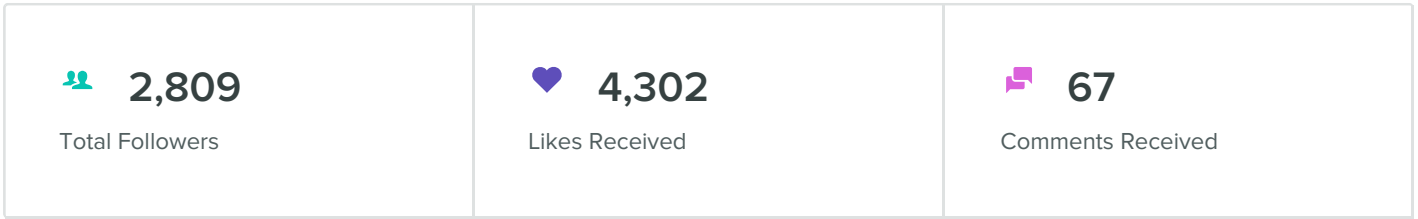

Instagram Profiles for **Powder Highway**

Jan 01, 2018 - Jan 31, 2018

Determine the impact of Instagram content by analyzing your activity

Instagram Activity Overview

Instagram Audience Growth

AUDIENCE GROWTH, BY DAY

Follower Metrics	Totals
Total Followers	2,809
Followers Gained	199
People that you Followed	11

Total followers increased by

▲ 7.6%

since previous date range

Instagram Publishing Behavior

MEDIA PER DAY

■ MEDIA SENT