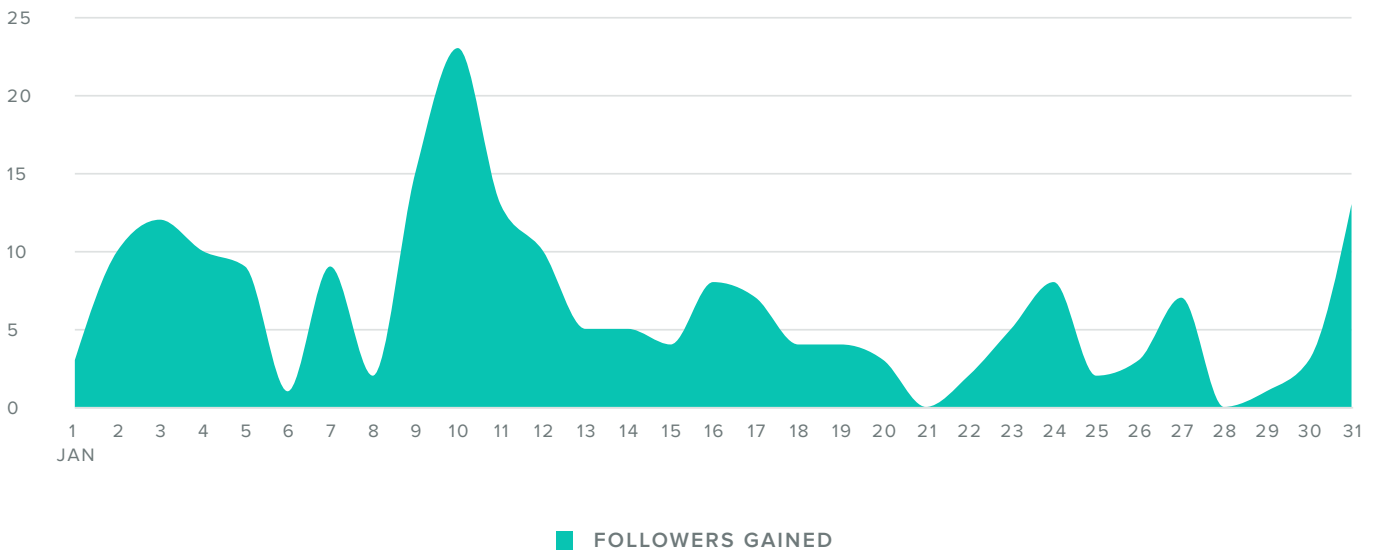

Instagram Profiles for **Powder Highway**

Jan 01, 2018 - Jan 31, 2018

Determine the impact of Instagram content by analyzing your activity

Instagram Activity Overview

Instagram Audience Growth

AUDIENCE GROWTH, BY DAY

Follower Metrics	Totals
Total Followers	2,809
Followers Gained	199
People that you Followed	11

Total followers increased by

▲ 7.6%

since previous date range

Instagram Publishing Behavior

MEDIA PER DAY

■ MEDIA SENT

2,335

Average Daily Reach per Profile

1,140

Total Impressions increased by

▲ 142.4%

since previous date range

Instagram Engagement

AUDIENCE ENGAGEMENT, BY DAY