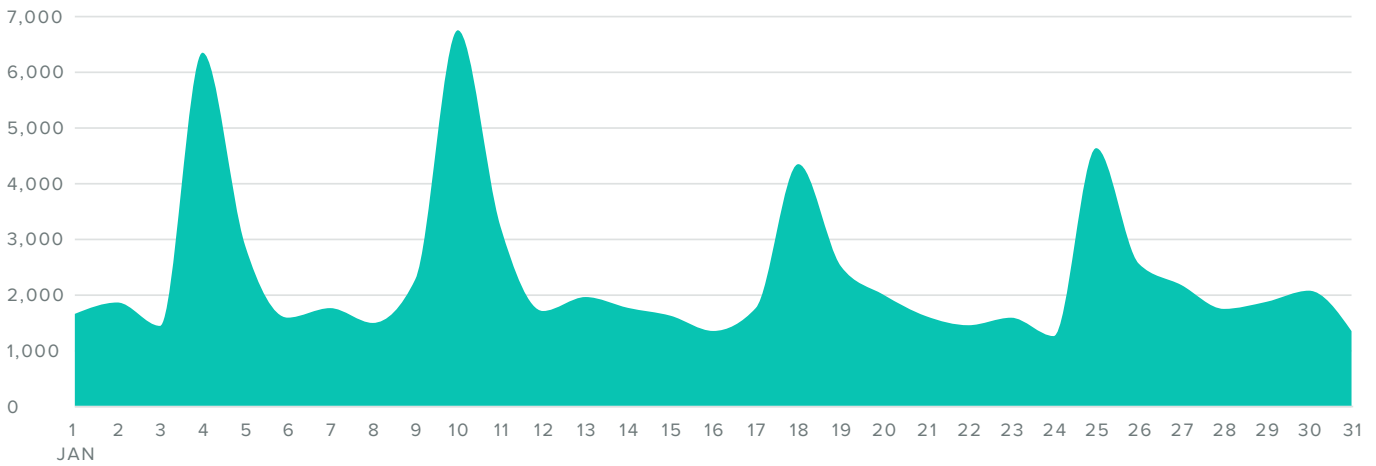

Instagram Outbound Hashtag Performance

MOST USED HASHTAGS

#explorebc	32
#roamtheplanet	30
#britishcolumbia	30
#kootenayculture	30
#mountainculture	30
#destinationearth	30
#wildernessculture	30
#neverstopexploring	30
#bc	30
#canada	30

MOST ENGAGED HASHTAGS

#wildernessculture	3,207
#explorebc	2,766
#kootrocks	2,607
#roamtheplanet	2,440
#britishcolumbia	2,412
#destinationearth	2,366
#kootenayculture	2,164
#bc	2,121
#canada	2,081
#instagood	1,960

Instagram Impressions

IMPRESSIONS, BY DAY

■ IMPRESSIONS

Impressions Metrics

Totals

Total Impressions

72.4k

Average Impressions per Day

2,335

Average Daily Reach per Profile

1,140

Total Impressions increased by

▲ 142.4%

since previous date range