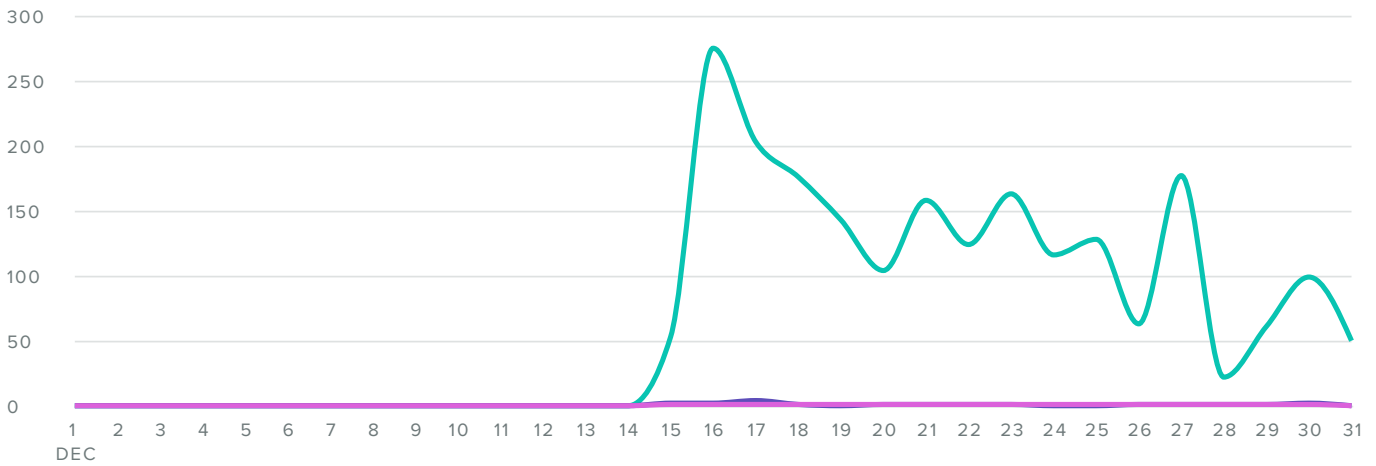

Instagram Impressions

IMPRESSIONS, BY DAY

■ IMPRESSIONS

Impressions Metrics	Totals
Total Impressions	29.9k
Average Impressions per Day	963.29
Average Daily Reach per Profile	638.19

Total Impressions increased by

▲ 100%

since previous date range

Instagram Engagement

AUDIENCE ENGAGEMENT, BY DAY

■ LIKES RECEIVED
 ■ COMMENTS
 ■ MEDIA SENT

Engagement Metrics	Totals
Likes Received	2,115
Comments Received	19
Total Engagements	2,134

The number of engagements increased by

▲ **100%**

since previous date range

Engagements per Follower	0.82
Engagements per Media	133.38

The number of engagements per media increased by

▲ **100%**

since previous date range