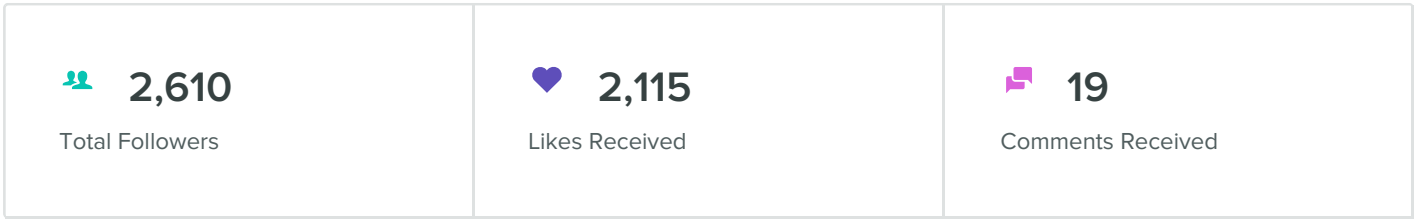

Instagram Profiles for **Powder Highway**

Dec 01, 2017 - Dec 31, 2017

Determine the impact of Instagram content by analyzing your activity

Instagram Activity Overview

Instagram Audience Growth

AUDIENCE GROWTH, BY DAY

■ FOLLOWERS GAINED

Follower Metrics	Totals
Total Followers	2,610
Followers Gained	63
People that you Followed	9

Total followers increased by

▲ 2.5%

since previous date range

Instagram Publishing Behavior

MEDIA PER DAY