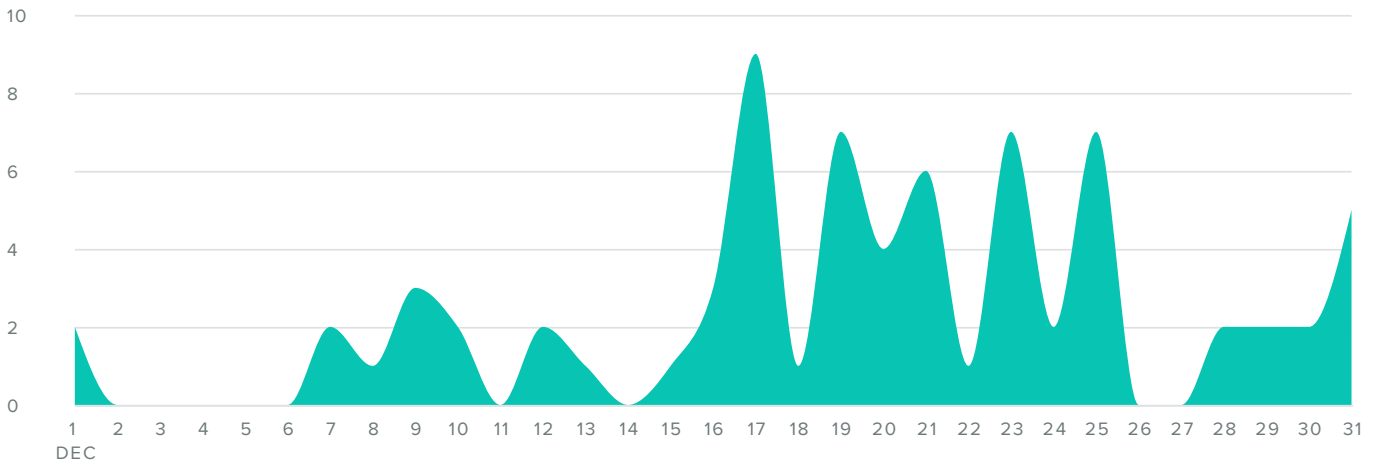

Instagram Profiles for **Powder Highway**

Dec 01, 2017 - Dec 31, 2017

Determine the impact of Instagram content by analyzing your activity

Instagram Activity Overview

Instagram Audience Growth

AUDIENCE GROWTH, BY DAY

■ FOLLOWERS GAINED

Follower Metrics	Totals
Total Followers	2,610
Followers Gained	63
People that you Followed	9

Total followers increased by

▲ 2.5%

since previous date range

Instagram Publishing Behavior

MEDIA PER DAY