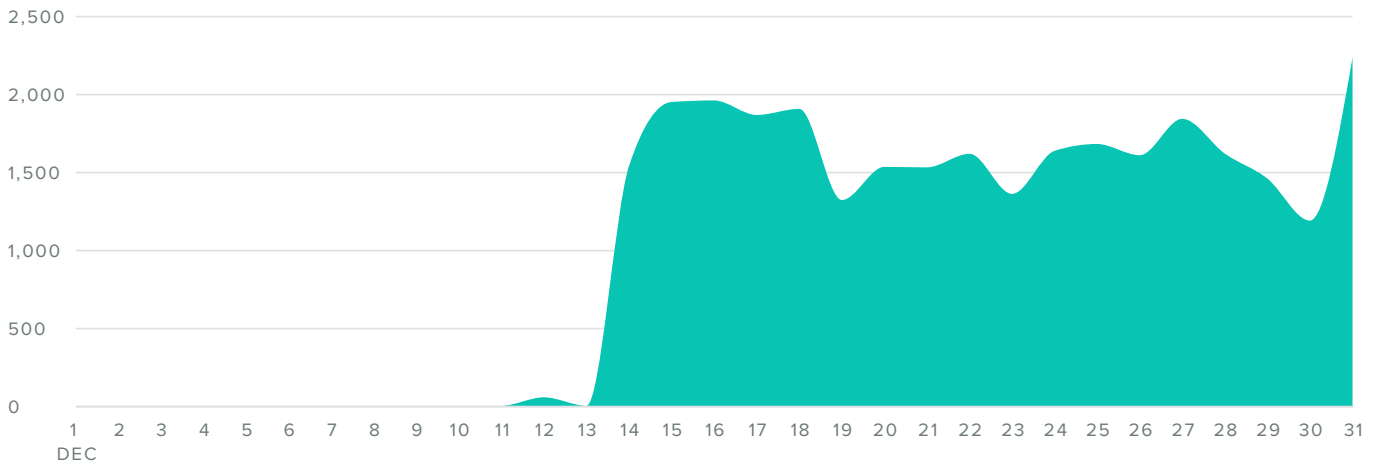

Instagram Impressions

IMPRESSIONS, BY DAY

■ IMPRESSIONS

Impressions Metrics	Totals
Total Impressions	29.9k
Average Impressions per Day	963.29
Average Daily Reach per Profile	638.19

Total Impressions increased by

▲ 100%

since previous date range