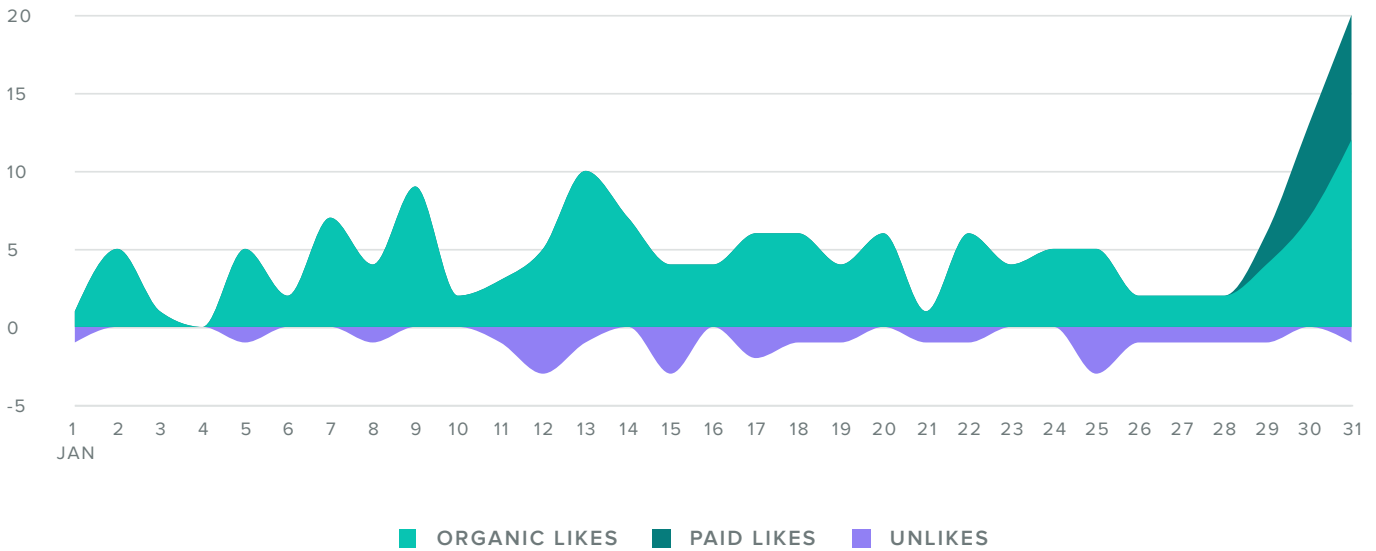

Facebook Pages for **The Powder Highway**

Jan 01, 2018 - Jan 31, 2018

Analyze Facebook page data at a granular level for deeper insights

Facebook Activity Overview

Facebook Audience Growth

LIKES BREAKDOWN, BY DAY

Audience Growth Metrics	Totals
Total Fans	9,467
Paid Likes	16
Organic Likes	141
Unlikes	25
Net Likes	132

Total fans increased by
▲ 1.4%
 since previous date range

Facebook Publishing Behavior

POSTS, BY DAY

Total Impressions increased by

▲ 33.2%

since previous date range

Facebook Video Performance

VIEW METRICS

1k
ORGANIC FULL

2.1k
ORGANIC PARTIAL

VIEWING BREAKDOWN

Page Fans

People Reached

People Engaged

BY AGE

BY GENDER

Men between the ages of 25-34 appear to be the leading force among your fans.

Top Countries

United States	3,914
Canada	3,676
Australia	312
United Kingdom	173
Germany	159