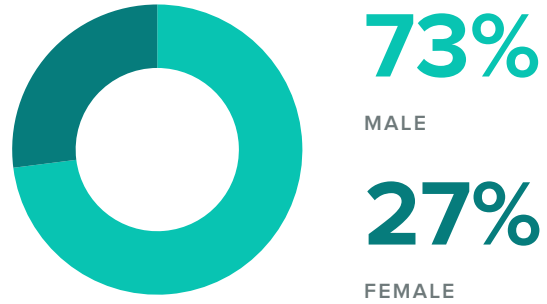

Page Fans

People Reached

People Engaged

BY AGE

BY GENDER

Men between the ages of 25-34 appear to be the leading force among your fans.

Top Countries

United States	3,914
Canada	3,676
Australia	312
United Kingdom	173
Germany	159