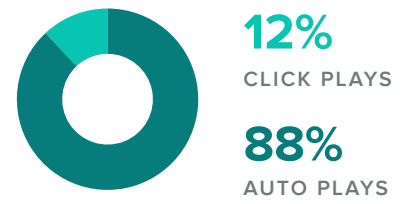

Facebook Impressions

PAGE IMPRESSIONS, BY DAY

PAID ORGANIC VIRAL

Impressions Metrics	Totals
Organic Impressions	77.7k
Viral Impressions	10.8k
Paid Impressions	24.1k
Total Impressions	112.6k
Average Daily Users Reached	2,110

Total Impressions increased by

▲ 33.2%

since previous date range

Facebook Video Performance

VIEW METRICS

1k
ORGANIC FULL

2.1k
ORGANIC PARTIAL

VIEWING BREAKDOWN