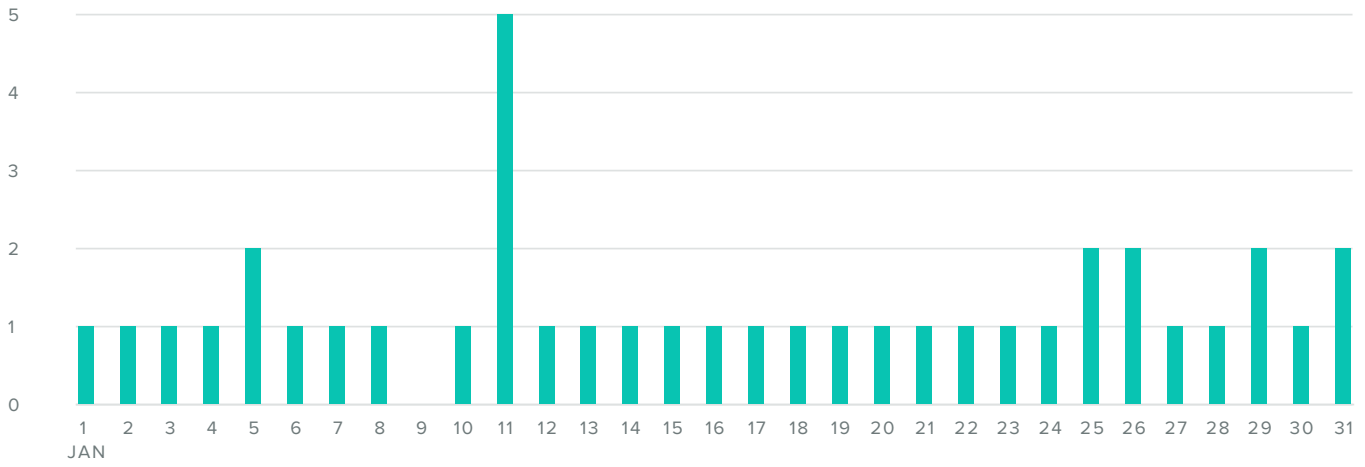

Facebook Pages for **The Powder Highway**

Jan 01, 2018 - Jan 31, 2018

Analyze Facebook page data at a granular level for deeper insights

Facebook Activity Overview

Facebook Audience Growth

LIKES BREAKDOWN, BY DAY

Audience Growth Metrics	Totals
Total Fans	9,467
Paid Likes	16
Organic Likes	141
Unlikes	25
Net Likes	132

Total fans increased by
▲ 1.4%
 since previous date range

Facebook Publishing Behavior

POSTS, BY DAY

Page Fans

People Reached

People Engaged

BY AGE

BY GENDER

Men between the ages of 25-34 appear to be the leading force among your fans.

Top Countries

United States	3,914
Canada	3,676
Australia	312
United Kingdom	173
Germany	159