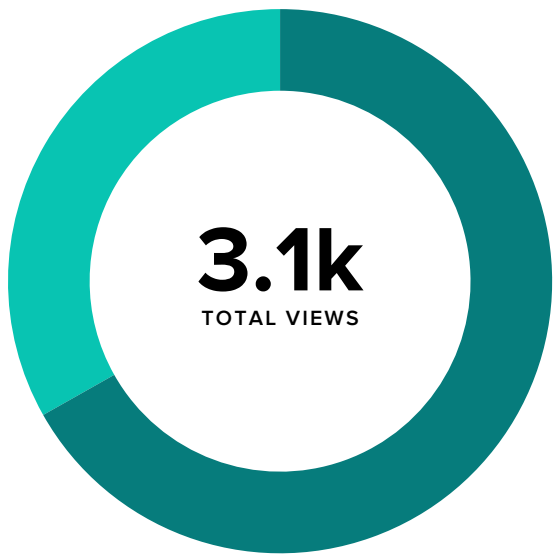

Audience Growth Metrics	Totals
Total Fans	9,467
Paid Likes	16
Organic Likes	141
Unlikes	25
Net Likes	132

Total fans increased by
▲ 1.4%
 since previous date range

Facebook Publishing Behavior

POSTS, BY DAY

Facebook Impressions

PAGE IMPRESSIONS, BY DAY

PAID ORGANIC VIRAL

Impressions Metrics	Totals
Organic Impressions	77.7k
Viral Impressions	10.8k
Paid Impressions	24.1k
Total Impressions	112.6k
Average Daily Users Reached	2,110

Total Impressions increased by

▲ 33.2%

since previous date range

Facebook Video Performance

VIEW METRICS

1k
ORGANIC FULL

2.1k
ORGANIC PARTIAL

VIEWING BREAKDOWN