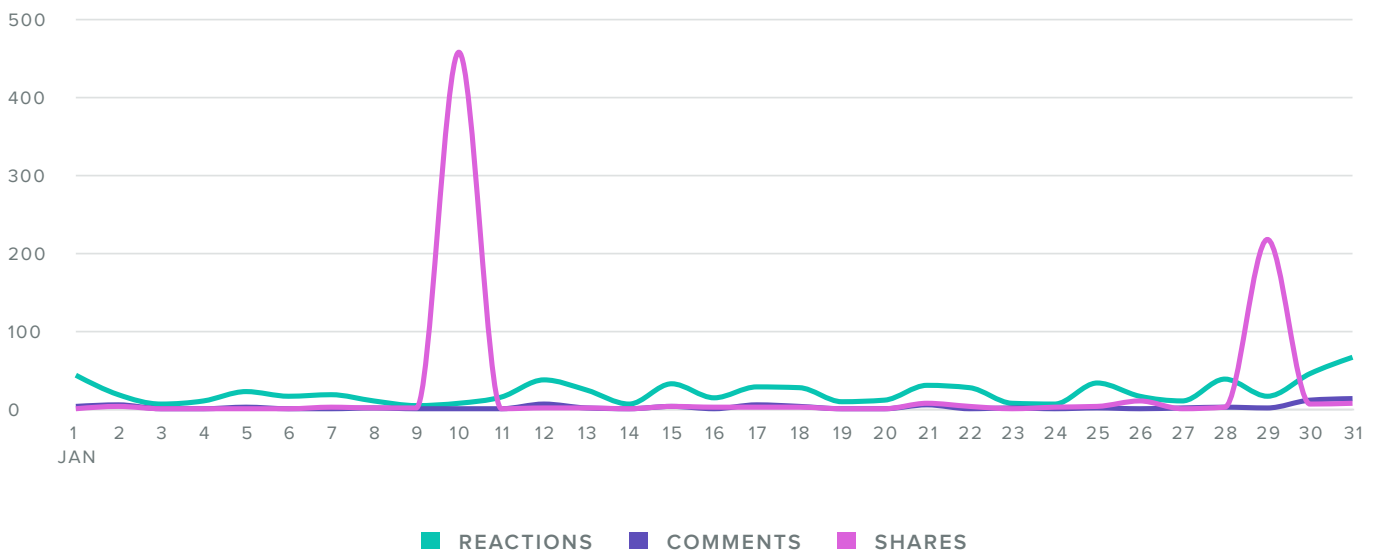

Total Impressions increased by

▲ 33.2%

since previous date range

Facebook Video Performance

VIEW METRICS

1k
ORGANIC FULL

2.1k
ORGANIC PARTIAL

VIEWING BREAKDOWN

Facebook Engagement

AUDIENCE ENGAGEMENT, BY DAY

Action Metrics	Totals
Reactions	651
Comments	64
Shares	732
Total Engagements	1,447

Total Engagements increased by **137.6%** since previous date range

Facebook Audience Demographics