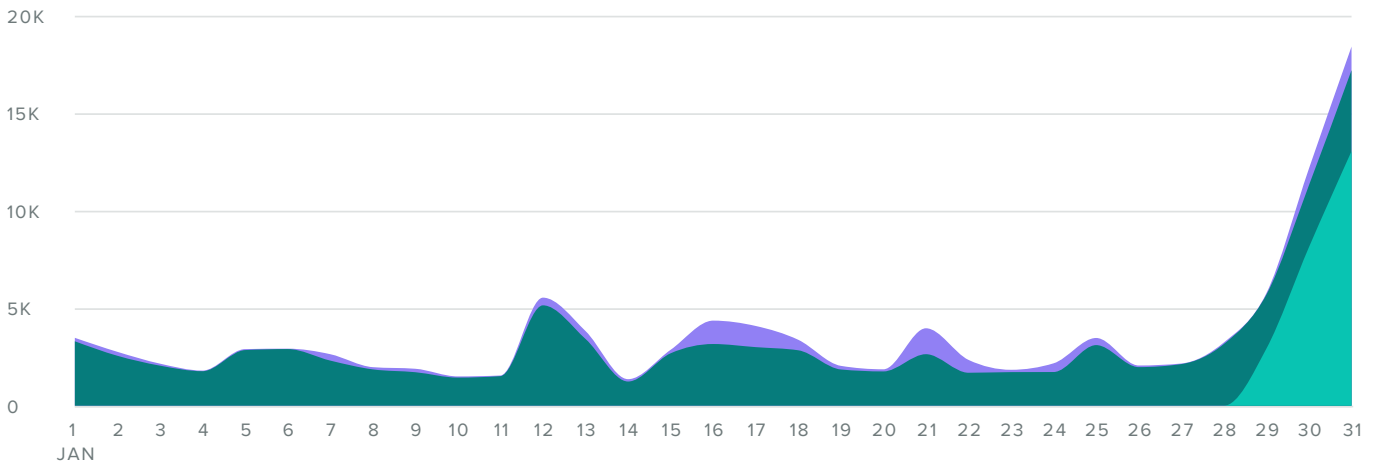

Facebook Impressions

PAGE IMPRESSIONS, BY DAY

PAID ORGANIC VIRAL

Impressions Metrics	Totals
Organic Impressions	77.7k
Viral Impressions	10.8k
Paid Impressions	24.1k
Total Impressions	112.6k
Average Daily Users Reached	2,110

Total Impressions increased by

▲ 33.2%

since previous date range