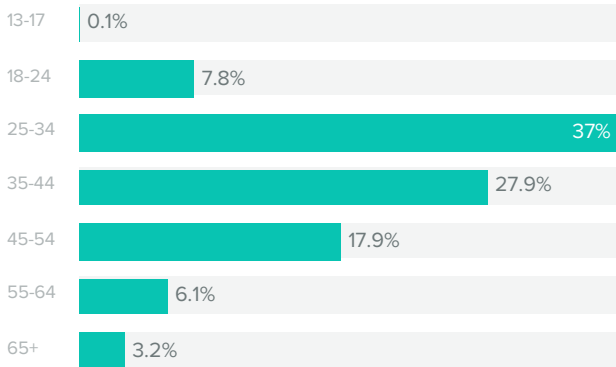

Total Impressions increased by

▲ 33.2%

since previous date range

Facebook Video Performance

VIEW METRICS

1k
ORGANIC FULL

2.1k
ORGANIC PARTIAL

VIEWING BREAKDOWN

Facebook Engagement

AUDIENCE ENGAGEMENT, BY DAY

Action Metrics	Totals
Reactions	651
Comments	64
Shares	732
Total Engagements	1,447

Total Engagements increased by **137.6%** since previous date range

Facebook Audience Demographics

Page Fans

People Reached

People Engaged

BY AGE

BY GENDER

Men between the ages of 25-34 appear to be the leading force among your fans.

Top Countries

United States	3,914
Canada	3,676
Australia	312
United Kingdom	173
Germany	159