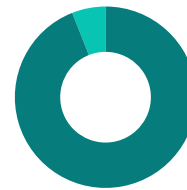

55	3	5.8%	1,612
----	---	------	-------

(Post) February 14, 2018 9:01 am

Facebook Impressions

PAGE IMPRESSIONS, BY DAY

■ PAID ■ ORGANIC ■ VIRAL

Impressions Metrics	Totals
Organic Impressions	57k
Viral Impressions	24.5k
Paid Impressions	397.2k
Total Impressions	478.7k
Average Daily Users Reached	14k

Total Impressions increased by

▲ **359.4%**

since previous date range

Facebook Video Performance

VIEW METRICS

667
ORGANIC FULL

3.1k
ORGANIC PARTIAL

938
PAID FULL

5.6k
PAID PARTIAL

VIEWING BREAKDOWN

37%
ORGANIC VIEWS

63%
PAID VIEWS

6%
CLICK PLAYS

94%
AUTO PLAYS

Facebook Engagement

AUDIENCE ENGAGEMENT, BY DAY