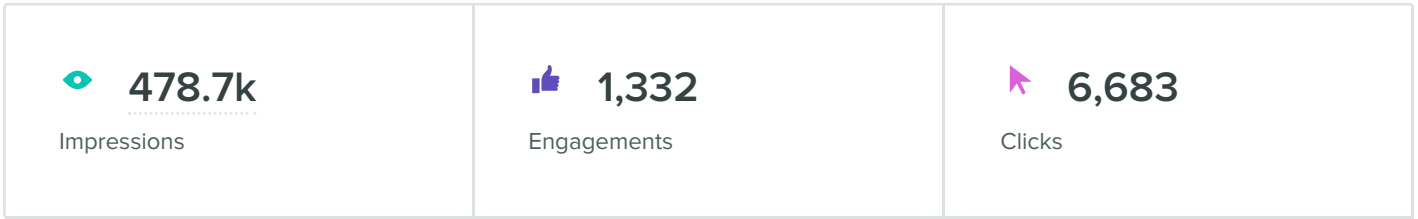

Facebook Pages for **The Powder Highway**

Feb 01, 2018 - Feb 28, 2018

Analyze Facebook page data at a granular level for deeper insights

Facebook Activity Overview

Facebook Audience Growth

LIKES BREAKDOWN, BY DAY

Audience Growth Metrics	Totals
Total Fans	9,740
Paid Likes	123
Organic Likes	170
Unlikes	23
Net Likes	270

Total fans increased by
^ 2.9%
 since previous date range

Facebook Publishing Behavior

POSTS, BY DAY