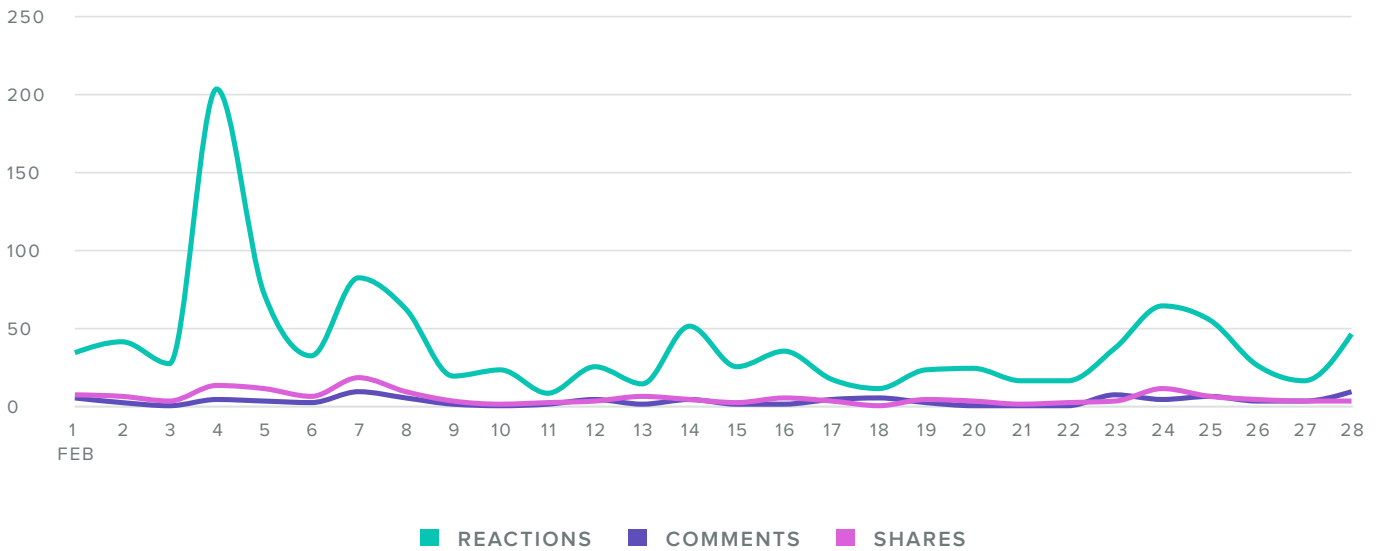

Total Impressions increased by

▲ **359.4%**

since previous date range

Facebook Video Performance

VIEW METRICS

667
ORGANIC FULL

3.1k
ORGANIC PARTIAL

938
PAID FULL

5.6k
PAID PARTIAL

VIEWING BREAKDOWN

37%
ORGANIC VIEWS

63%
PAID VIEWS

6%
CLICK PLAYS

94%
AUTO PLAYS

Facebook Engagement

AUDIENCE ENGAGEMENT, BY DAY

Action Metrics	Totals
Reactions	1,104
Comments	86
Shares	142
Total Engagements	1,332

Total Engagements decreased by **-2.7%** since previous date range

Facebook Audience Demographics

Page Fans

People Reached