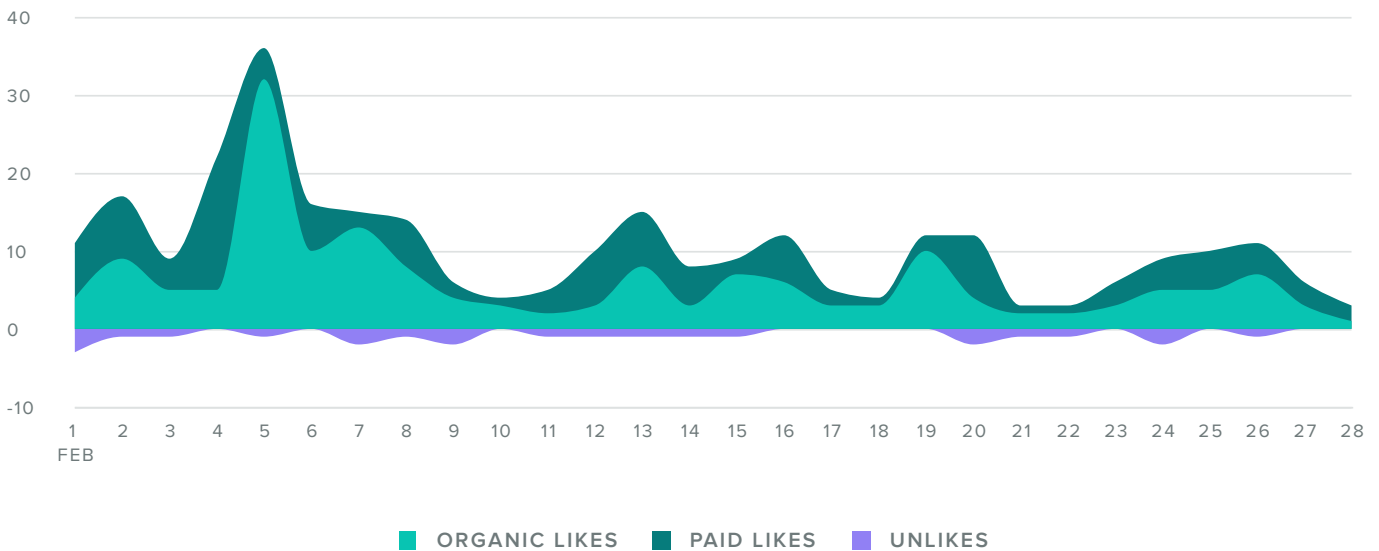

Facebook Pages for **The Powder Highway**

Feb 01, 2018 - Feb 28, 2018

Analyze Facebook page data at a granular level for deeper insights

Facebook Activity Overview

Facebook Audience Growth

LIKES BREAKDOWN, BY DAY

Audience Growth Metrics	Totals
Total Fans	9,740
Paid Likes	123
Organic Likes	170
Unlikes	23
Net Likes	270

Total fans increased by
^ 2.9%
 since previous date range

Facebook Publishing Behavior

POSTS, BY DAY