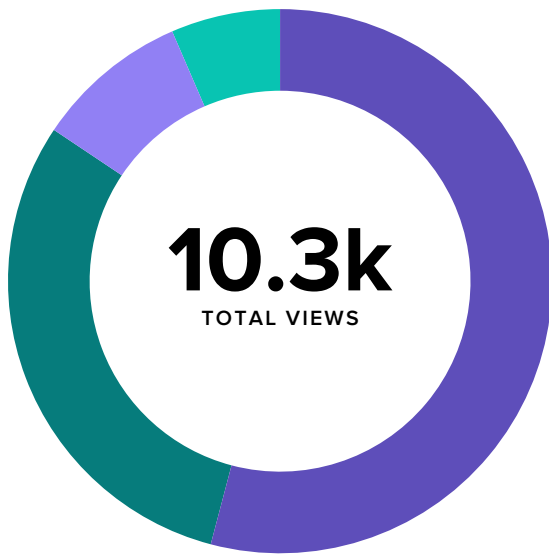

Audience Growth Metrics	Totals
Total Fans	9,740
Paid Likes	123
Organic Likes	170
Unlikes	23
Net Likes	270

Total fans increased by
^ 2.9%
 since previous date range

Facebook Publishing Behavior

POSTS, BY DAY

55	3	5.8%	1,612
----	---	------	-------

(Post) February 14, 2018 9:01 am

Facebook Impressions

PAGE IMPRESSIONS, BY DAY

■ PAID ■ ORGANIC ■ VIRAL

Impressions Metrics	Totals
Organic Impressions	57k
Viral Impressions	24.5k
Paid Impressions	397.2k
Total Impressions	478.7k
Average Daily Users Reached	14k

Total Impressions increased by

▲ **359.4%**

since previous date range

Facebook Video Performance

VIEW METRICS

667
ORGANIC FULL

3.1k
ORGANIC PARTIAL

938
PAID FULL