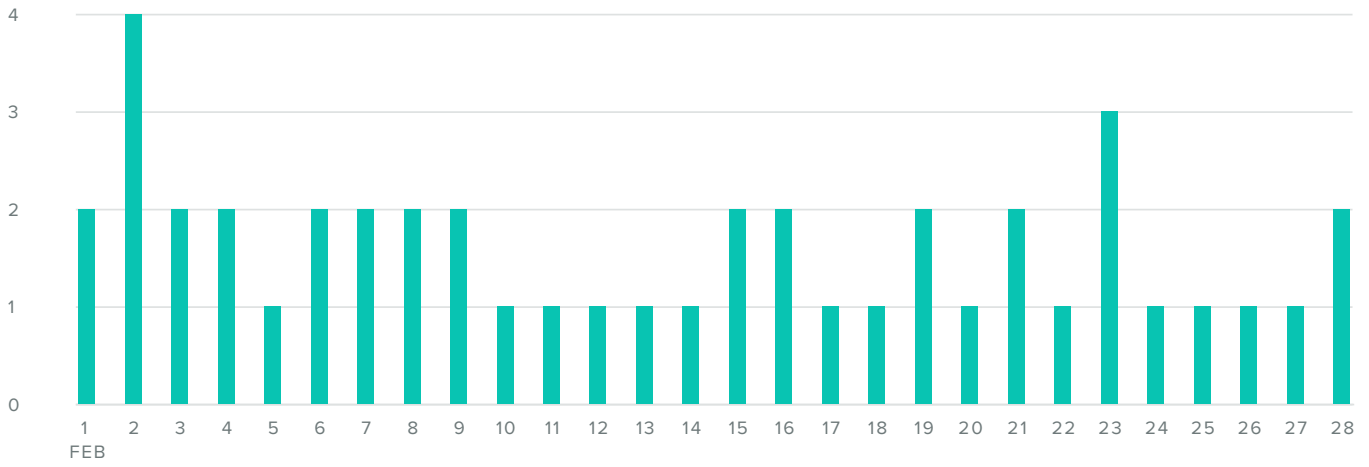

Facebook Pages for **The Powder Highway**

Feb 01, 2018 - Feb 28, 2018

Analyze Facebook page data at a granular level for deeper insights

Facebook Activity Overview

Facebook Audience Growth

LIKES BREAKDOWN, BY DAY

Audience Growth Metrics	Totals
Total Fans	9,740
Paid Likes	123
Organic Likes	170
Unlikes	23
Net Likes	270

Total fans increased by
^ 2.9%
 since previous date range

Facebook Publishing Behavior

POSTS, BY DAY

Total Impressions increased by

▲ **359.4%**

since previous date range

Facebook Video Performance

VIEW METRICS

667
ORGANIC FULL

3.1k
ORGANIC PARTIAL

938
PAID FULL

Action Metrics	Totals
Reactions	1,104
Comments	86
Shares	142
Total Engagements	1,332

Total Engagements decreased by **-2.7%** since previous date range

Facebook Audience Demographics

Page Fans

People Reached