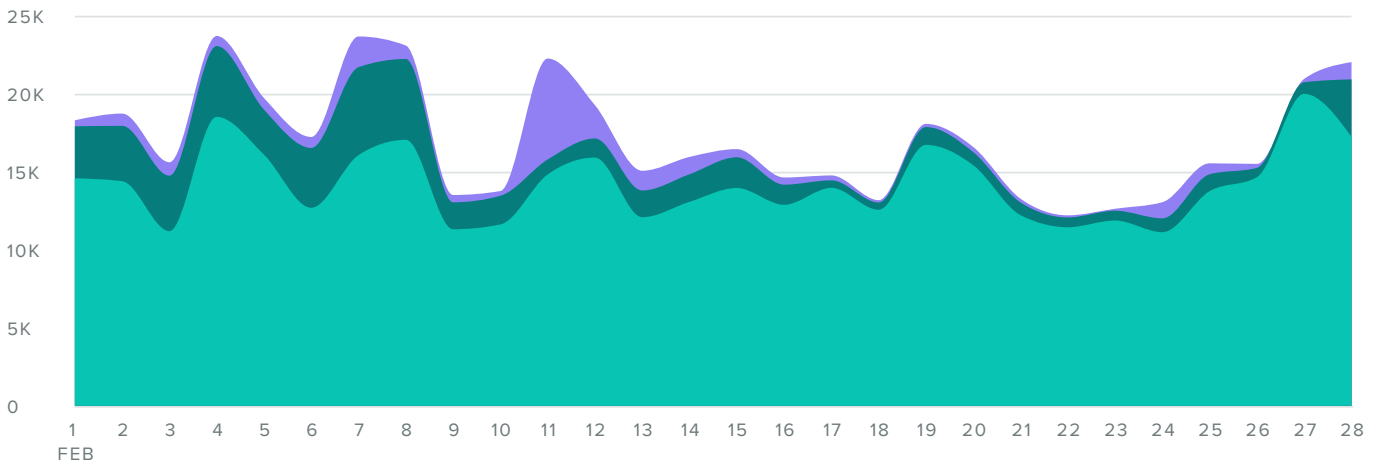

Facebook Top Posts, by Reactions

Post

Reactions ▼ Comments Engagement Reach

The Powder Highway

Drop into Fernie Alpine Resort - Where legendary skiing and snowboarding fuses with real stories from locals, pioneers, ski bums and freeskiers in one of the most classic Rocky Mountain ski towns in North America. Experience Fernie for yourself >> <http://ow.ly/yRxU30inI9z> 📷: Derek Pettigrew - [instagram.com/depetty12](https://www.instagram.com/depetty12) 📍: **Fernie Alpine Resort** BC **#kootrocks** **#exploreBC** **#PowderHighway** **#ferniestoke**

55	3	5.8%	1,612
----	---	------	-------

(Post) February 14, 2018 9:01 am

Facebook Impressions

PAGE IMPRESSIONS, BY DAY

■ PAID ■ ORGANIC ■ VIRAL

Impressions Metrics	Totals
Organic Impressions	57k
Viral Impressions	24.5k
Paid Impressions	397.2k
Total Impressions	478.7k
Average Daily Users Reached	14k

Total Impressions increased by

▲ **359.4%**

since previous date range

Facebook Video Performance

VIEW METRICS

667
ORGANIC FULL

3.1k
ORGANIC PARTIAL

938
PAID FULL