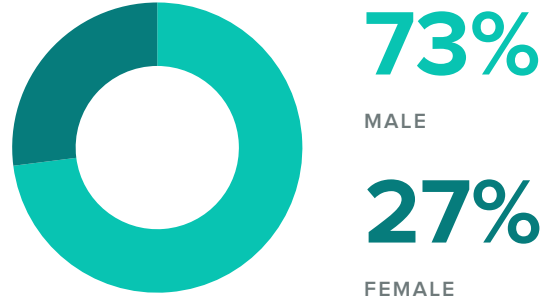

BY GENDER

Men between the ages of 25-34 appear to be the leading force among your fans.

Top Countries

Country	Count
United States	3,953
Canada	3,890
Australia	316
United Kingdom	174
Germany	160

Top Cities

City	Count
Calgary, AB, Canada	484
Vancouver, BC, Canada	225
Edmonton, AB, Canada	195
Revelstoke, BC, Canada	151
Nelson, BC, Canada	138

Facebook Stats by Page

Facebook Page	Total Fans	Fan Increase	Posts Sent	Impressions	Impressions per Post	Engagements	Engagements per Post	Link Clicks
The Powder Highway	9,740	2.88%	45	478.7k	10.6k	1,332	29.6	6,683