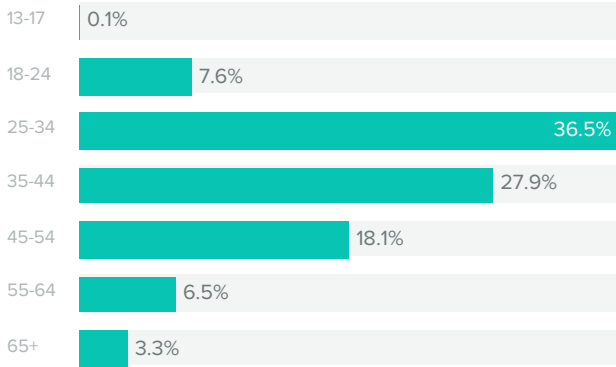

Action Metrics	Totals
Reactions	1,104
Comments	86
Shares	142
Total Engagements	1,332

Total Engagements decreased by **-2.7%** since previous date range

Facebook Audience Demographics

Page Fans

People Reached

People Engaged

BY AGE

BY GENDER

Men between the ages of 25-34 appear to be the leading force among your fans.

Top Countries

Country	Count
United States	3,953
Canada	3,890
Australia	316
United Kingdom	174
Germany	160