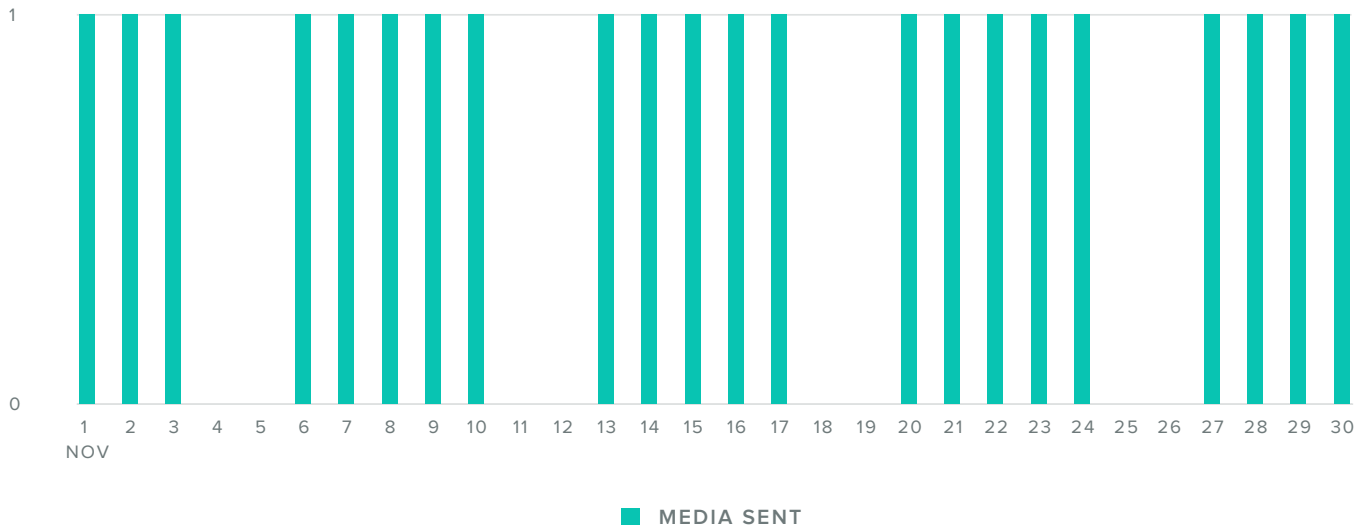

Instagram Publishing Behavior

MEDIA PER DAY

Publishing Metrics	Totals
Photos	22
Videos	-
Other	-
Total Media	22

The number of media you sent decreased by

-4.3%

since previous date range