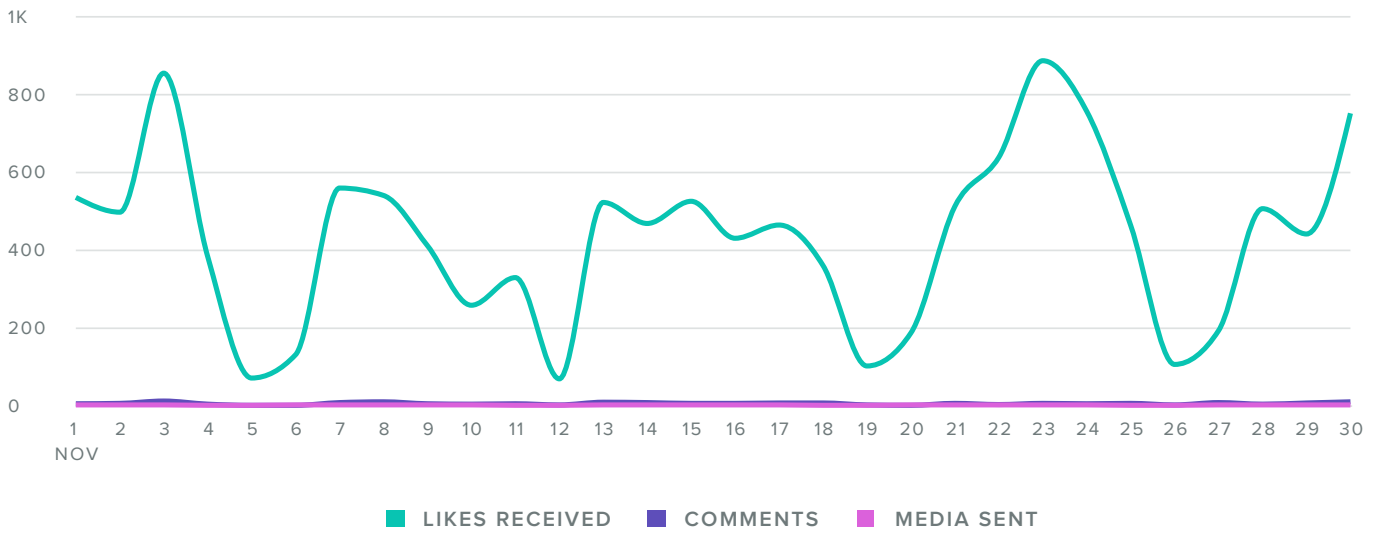

Instagram Engagement

AUDIENCE ENGAGEMENT, BY DAY

Engagement Metrics	Totals
Likes Received	12,917
Comments Received	136
Total Engagements	13,053

The number of engagements increased by **16.7%** since previous date range

Engagements per Follower	1.45
Engagements per Media	593.32

The number of engagements per media increased by **22.0%** since previous date range