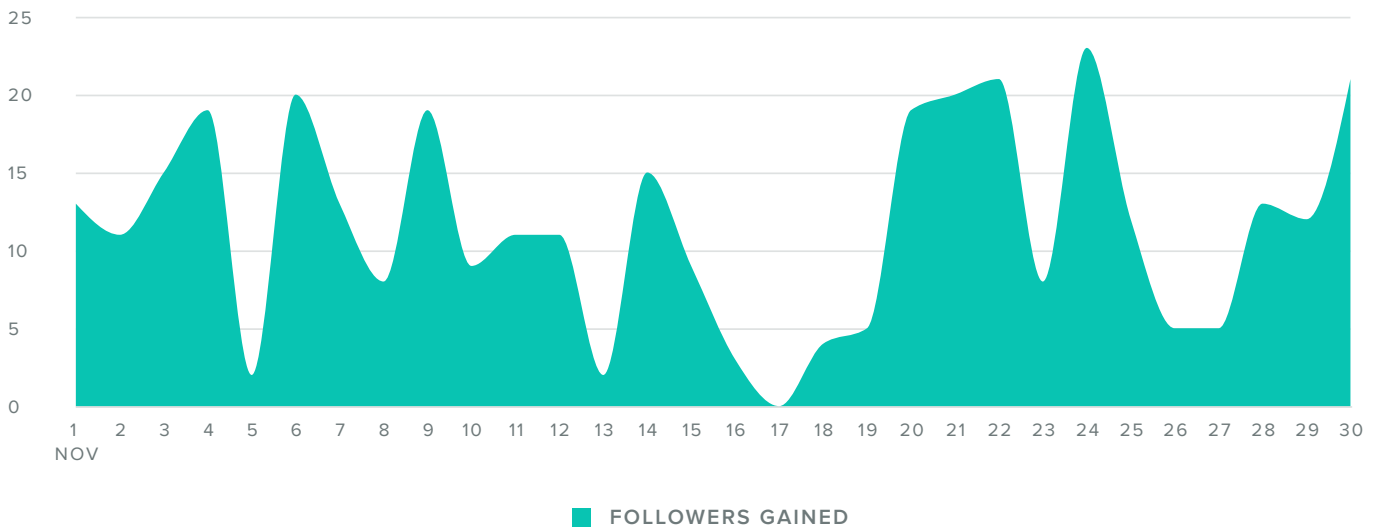

# Instagram Profiles for **Kootenay Rockies**

Nov 01, 2017 - Nov 30, 2017

Determine the impact of Instagram content by analyzing your activity

## Instagram Activity Overview

 <p><b>8,982</b> Total Followers</p>	 <p><b>12,917</b> Likes Received</p>	 <p><b>136</b> Comments Received</p>
---	---	---

## Instagram Audience Growth

AUDIENCE GROWTH, BY DAY

Follower Metrics	Totals
Total Followers	8,982
Followers Gained	348
People that you Followed	-190

Total followers increased by

**4.0%**

since previous date range