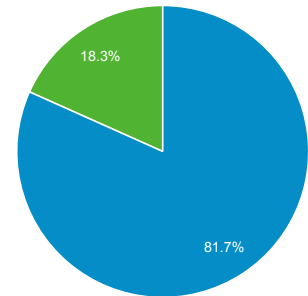

## Audience Overview

All Users  
100.00% Sessions

1 Jan 2017 - 31 Dec 2017

### Overview

■ New Visitor ■ Returning Visitor

Language	Sessions	% Sessions
1. en-us	1,904	57.91%
2. en-ca	607	18.46%
3. en-gb	268	8.15%
4. fr	65	1.98%
5. de	47	1.43%
6. de-de	46	1.40%
7. fr-fr	40	1.22%
8. fr-ca	39	1.19%
9. nl-nl	29	0.88%
10. nl	25	0.76%