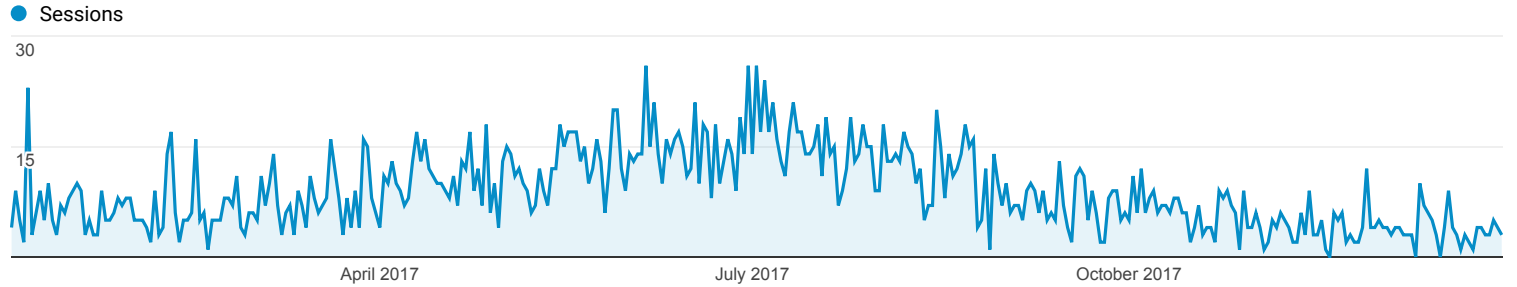

## Audience Overview

All Users  
100.00% Sessions

1 Jan 2017 - 31 Dec 2017

### Overview

■ New Visitor ■ Returning Visitor

Language	Sessions	% Sessions
1. en-us	1,904	57.91%
2. en-ca	607	18.46%
3. en-gb	268	8.15%
4. fr	65	1.98%
5. de	47	1.43%
6. de-de	46	1.40%
7. fr-fr	40	1.22%
8. fr-ca	39	1.19%
9. nl-nl	29	0.88%
10. nl	25	0.76%