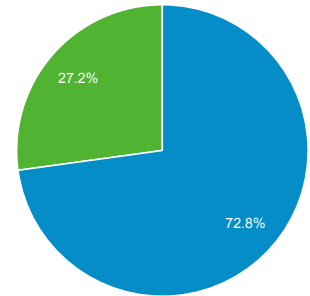

1 Dec 2016 - 31 Dec 2016

Audience Overview

All Users
100.00% Sessions

Overview

Sessions 184	Users 144	Page Views 303
Pages/Session 1.65	Avg. Session Duration 00:01:28	Bounce Rate 57.61%
% New Sessions 72.83%		

■ New Visitor ■ Returning Visitor

Language	Sessions	% Sessions
1. en-us	65	35.33%
2. (not set)	38	20.65%
3. Secret.google.com You are invited! Enter only with this ticket URL. Copy it. Vote for Trump!	18	9.78%
4. en-ca	13	7.07%
5. en-gb	10	5.43%
6. fr	10	5.43%
7. o-o-8-o-o.com search shell is much better than google!	5	2.72%
8. fr-fr	4	2.17%
9. Vitaly rules google ☆*:.° ° .* \ (ΛΠ^)/*.° ° .:*☆ ~\ (ツ) 丿 ~ (ε益ε)(εεε)(εεε)(εεε) (°ε°) \ (° D°) / ε:?? □ □□!(=^ ^=)oO	4	2.17%
10. fr-ca	2	1.09%