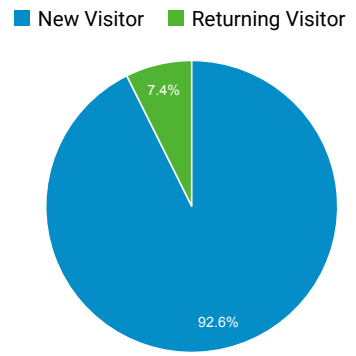

Audience Overview

All Users
100.00% Sessions

1 Jan 2015 - 31 Dec 2015

Overview

Sessions 7,315	Users 6,784	Page Views 8,400
Pages/Session 1.15	Avg. Session Duration 00:00:22	Bounce Rate 91.55%
% New Sessions 92.60%		