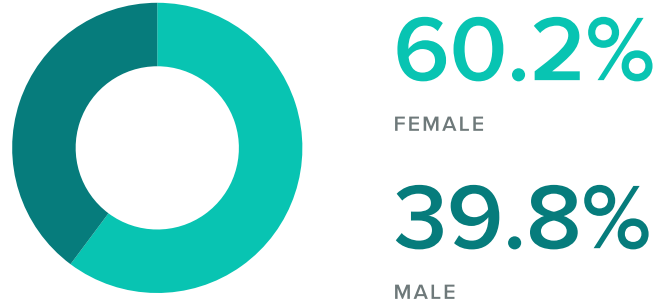

ACTION METRICS	TOTALS
Reactions	105,074
Comments	8,544
Shares	13,450
Total Engagements	127,068

Total Engagements increased by
 ▲ **22.4%**
 since previous date range

Demographics

- PAGE FANS**
- PEOPLE REACHED
- PEOPLE ENGAGED

BY AGE

BY GENDER

Women between the ages of **35-44** appear to be the leading force among your fans.

TOP COUNTRIES

Canada	5,014
United States	811
Germany	177
United Kingdom	85
Australia	85

TOP CITIES

Calgary, AB, Canada	346
Cranbrook, BC, Canada	339
Edmonton, AB, Canada	178
Nelson, BC, Canada	170
Kimberley, BC, Canada	164