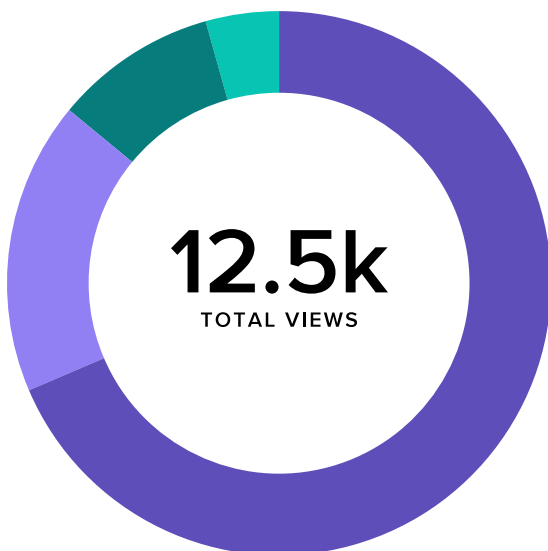

Facebook Activity Overview

 <p>4,998,138 Impressions</p>	 <p>127,068 Post Engagements</p>	 <p>13,125 Link Clicks</p>
---------------------------------------------------------------------------------------------------------------------------	------------------------------------------------------------------------------------------------------------------------------	--------------------------------------------------------------------------------------------------------------------------

Publishing Behavior

POSTS, BY MONTH

■ POSTS SENT

PUBLISHING METRICS	TOTALS
Photos	556
Videos	6
Posts	267
Total Posts	829

The number of posts you sent decreased by

▼ **0.6%**

since previous date range

Top Posts, by Engagement

Page Impressions

PAGE IMPRESSIONS, BY MONTH

IMPRESSIONS METRICS	TOTALS
Organic Impressions	2,233,370
Viral Impressions	2,734,701
Paid Impressions	30,067
Total Impressions	4,998,138
Users Reached	2,201,015

Total Impressions increased by

▲ 31.2%

since previous date range

Video Performance

VIEW METRICS

544
ORGANIC FULL

1.2k
ORGANIC PARTIAL

2.2k
PAID FULL