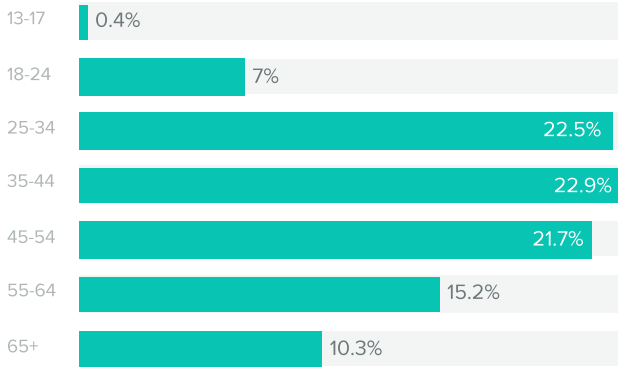

Demographics

- **PAGE FANS**
- PEOPLE REACHED
- PEOPLE ENGAGED

BY AGE