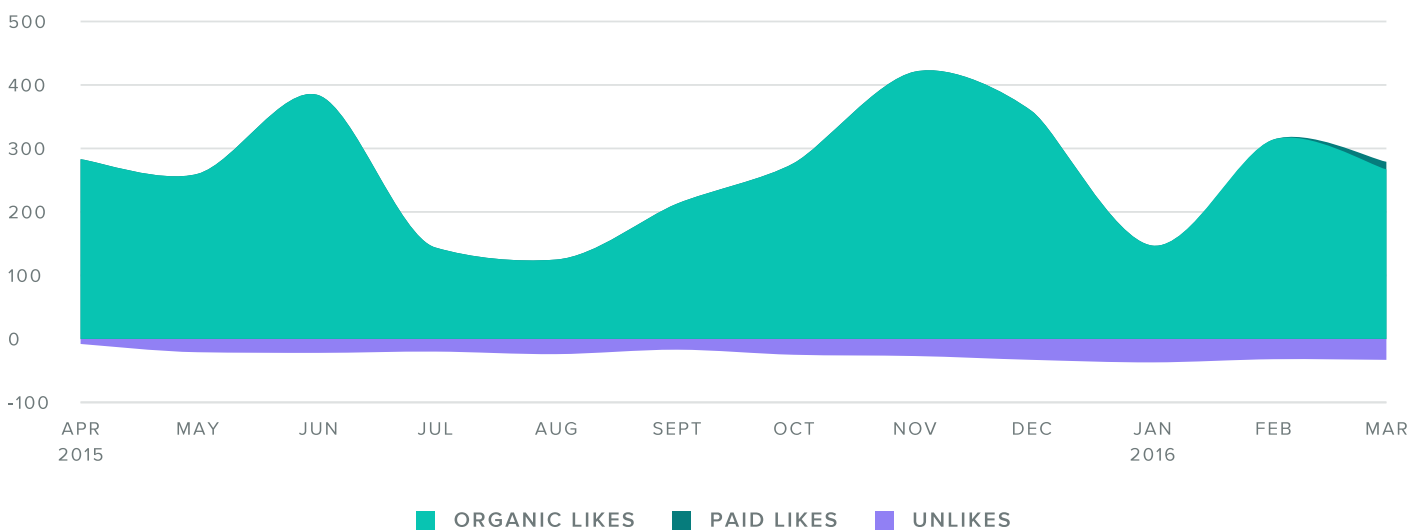

Facebook Activity Overview

 <p>4,998,138 Impressions</p>	 <p>127,068 Post Engagements</p>	 <p>13,125 Link Clicks</p>
---------------------------------------------------------------------------------------------------------------------------	------------------------------------------------------------------------------------------------------------------------------	--------------------------------------------------------------------------------------------------------------------------

Audience Growth

LIKES BREAKDOWN, BY MONTH

AUDIENCE GROWTH METRICS	TOTALS
Total Fans	6,814
Paid Likes	12
Organic Likes	3,194
Unlikes	299
Net Likes	2,907

Total fans increased by

▲ 69.6%

since previous date range

Page Impressions

PAGE IMPRESSIONS, BY MONTH

IMPRESSIONS METRICS	TOTALS
Organic Impressions	2,233,370
Viral Impressions	2,734,701
Paid Impressions	30,067
Total Impressions	4,998,138
Users Reached	2,201,015

BY AGE

BY GENDER

Women between the ages of **35-44** appear to be the leading force among your fans.

TOP COUNTRIES

Canada	5,014
United States	811
Germany	177
United Kingdom	85
Australia	85

TOP CITIES

Calgary, AB, Canada	346
Cranbrook, BC, Canada	339
Edmonton, AB, Canada	178
Nelson, BC, Canada	170
Kimberley, BC, Canada	164