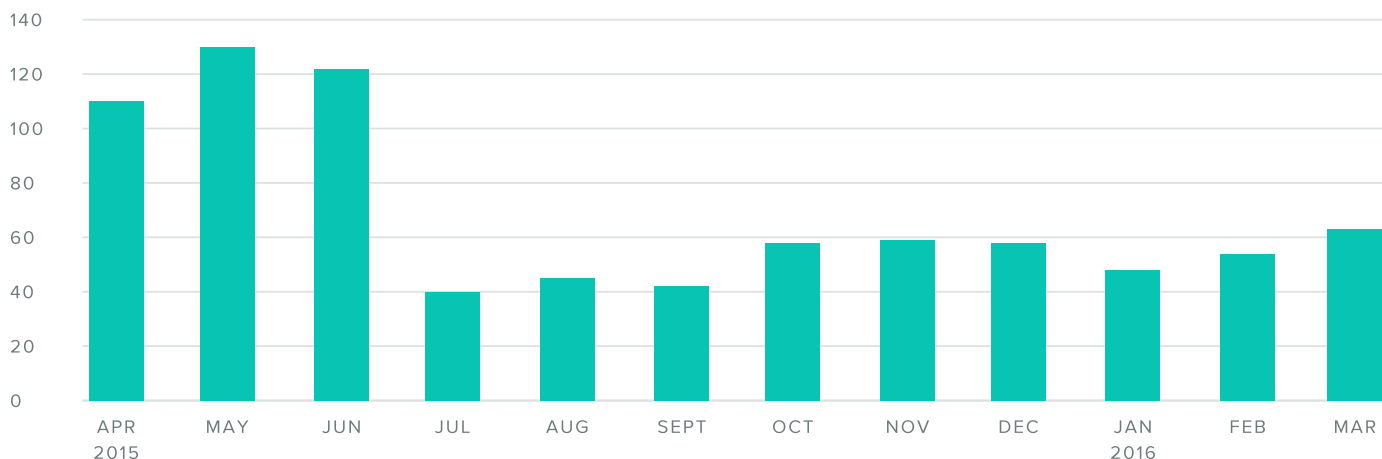

Facebook Activity Overview

 <p>4,998,138 Impressions</p>	 <p>127,068 Post Engagements</p>	 <p>13,125 Link Clicks</p>
---------------------------------------------------------------------------------------------------------------------------	------------------------------------------------------------------------------------------------------------------------------	--------------------------------------------------------------------------------------------------------------------------

Audience Growth

LIKES BREAKDOWN, BY MONTH

AUDIENCE GROWTH METRICS	TOTALS
Total Fans	6,814
Paid Likes	12
Organic Likes	3,194
Unlikes	299
Net Likes	2,907

Total fans increased by

▲ 69.6%

since previous date range

Publishing Behavior

POSTS, BY MONTH

■ POSTS SENT

PUBLISHING METRICS	TOTALS
Photos	556
Videos	6
Posts	267
Total Posts	829

The number of posts you sent decreased by

▼ **0.6%**

since previous date range

Top Posts, by Engagement

Page Impressions

PAGE IMPRESSIONS, BY MONTH

IMPRESSIONS METRICS	TOTALS
Organic Impressions	2,233,370
Viral Impressions	2,734,701
Paid Impressions	30,067
Total Impressions	4,998,138
Users Reached	2,201,015