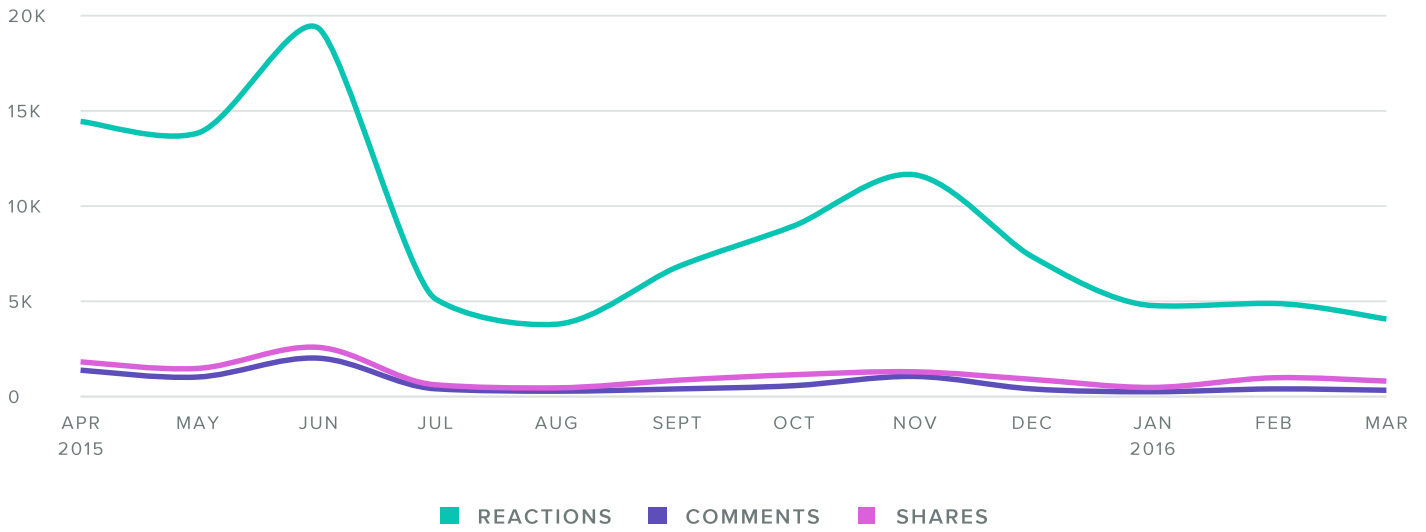

Total Impressions increased by

▲ 31.2%

since previous date range

Video Performance

VIEW METRICS

544
ORGANIC FULL

1.2k
ORGANIC PARTIAL

2.2k
PAID FULL

8.6k
PAID PARTIAL

VIEWING BREAKDOWN

14%
ORGANIC VIEWS

86%
PAID VIEWS

2%
CLICK PLAYS

98%
AUTO PLAYS

Audience Engagement

AUDIENCE ENGAGEMENT, BY MONTH

ACTION METRICS	TOTALS
Reactions	105,074
Comments	8,544
Shares	13,450
Total Engagements	127,068

Total Engagements increased by
 ▲ **22.4%**
 since previous date range

Demographics

- PAGE FANS**
- PEOPLE REACHED
- PEOPLE ENGAGED