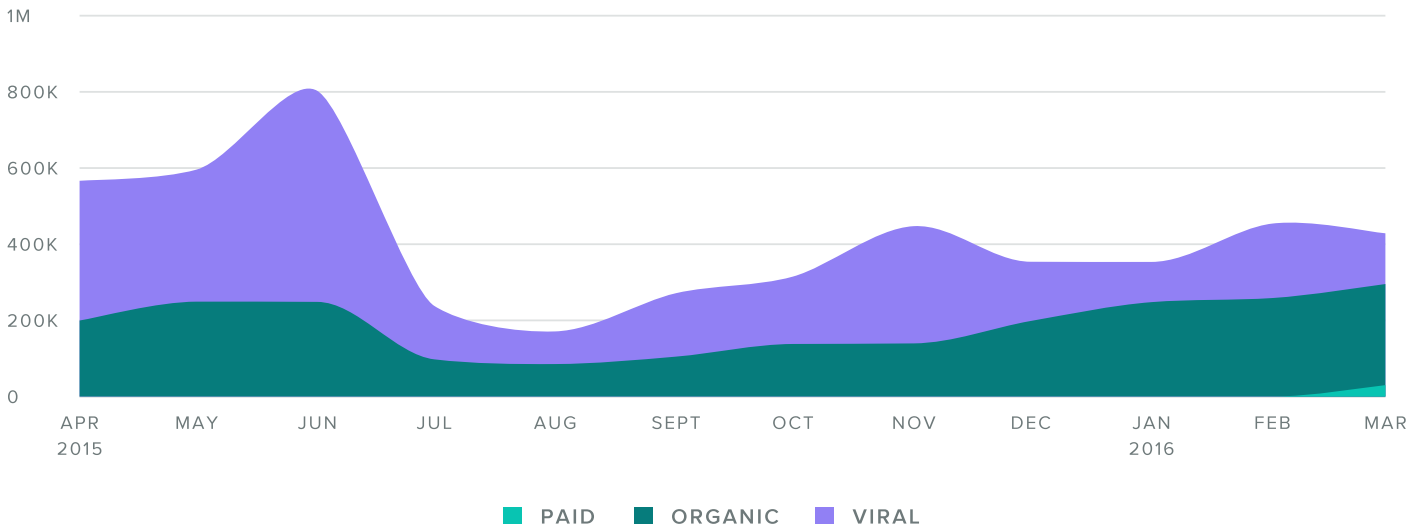

Facebook Activity Overview

 <p>4,998,138 Impressions</p>	 <p>127,068 Post Engagements</p>	 <p>13,125 Link Clicks</p>
---------------------------------------------------------------------------------------------------------------------------	------------------------------------------------------------------------------------------------------------------------------	--------------------------------------------------------------------------------------------------------------------------

Audience Growth

LIKES BREAKDOWN, BY MONTH

AUDIENCE GROWTH METRICS	TOTALS
Total Fans	6,814
Paid Likes	12
Organic Likes	3,194
Unlikes	299
Net Likes	2,907

Total fans increased by

▲ 69.6%

since previous date range

Publishing Behavior

POSTS, BY MONTH

■ POSTS SENT

PUBLISHING METRICS	TOTALS
Photos	556
Videos	6
Posts	267
Total Posts	829

The number of posts you sent decreased by

▼ **0.6%**

since previous date range

Top Posts, by Engagement

Page Impressions

PAGE IMPRESSIONS, BY MONTH

IMPRESSIONS METRICS	TOTALS
Organic Impressions	2,233,370
Viral Impressions	2,734,701
Paid Impressions	30,067
Total Impressions	4,998,138
Users Reached	2,201,015