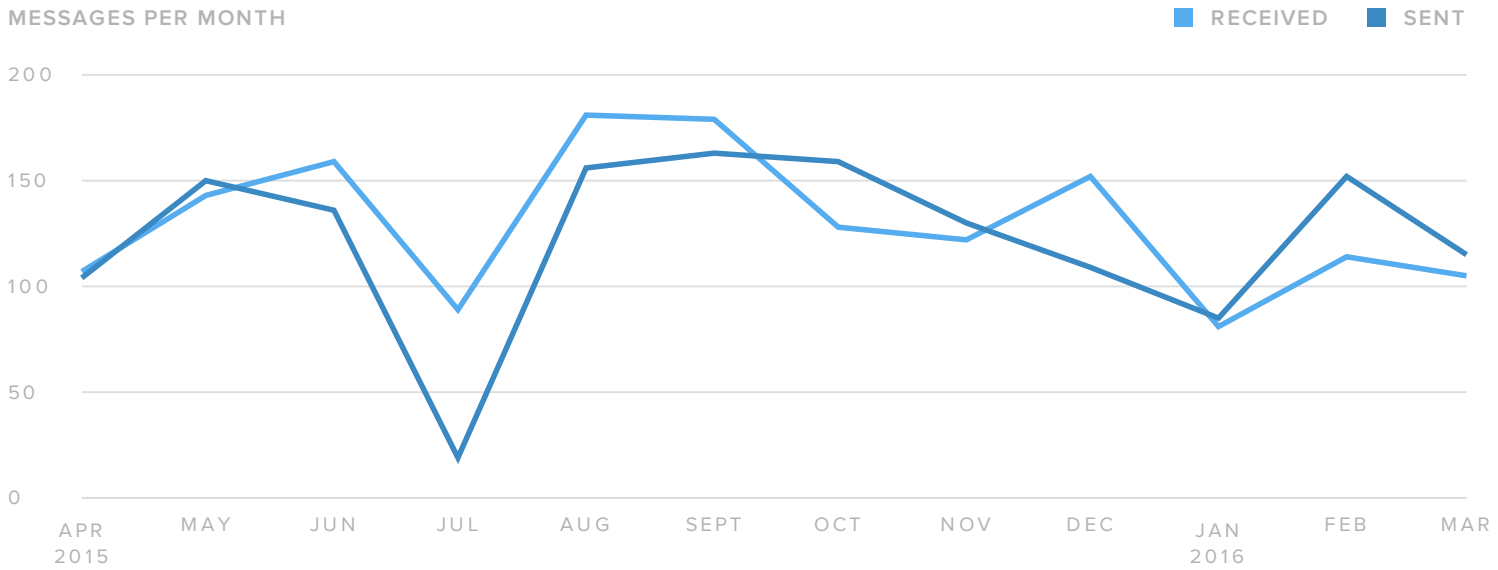

Posts & Conversations

MESSAGES PER MONTH

SENT/RECEIVED METRICS

TOTALS

Tweets sent 1,477

Direct Messages sent 1

Total Sent 1,478

Mentions received 1,534

Direct Messages received 26

Total Received 1,560

The number of messages you sent increased by

▲ **13.4%**

since previous date range

The number of messages you received increased by

▲ **28.4%**

since previous date range