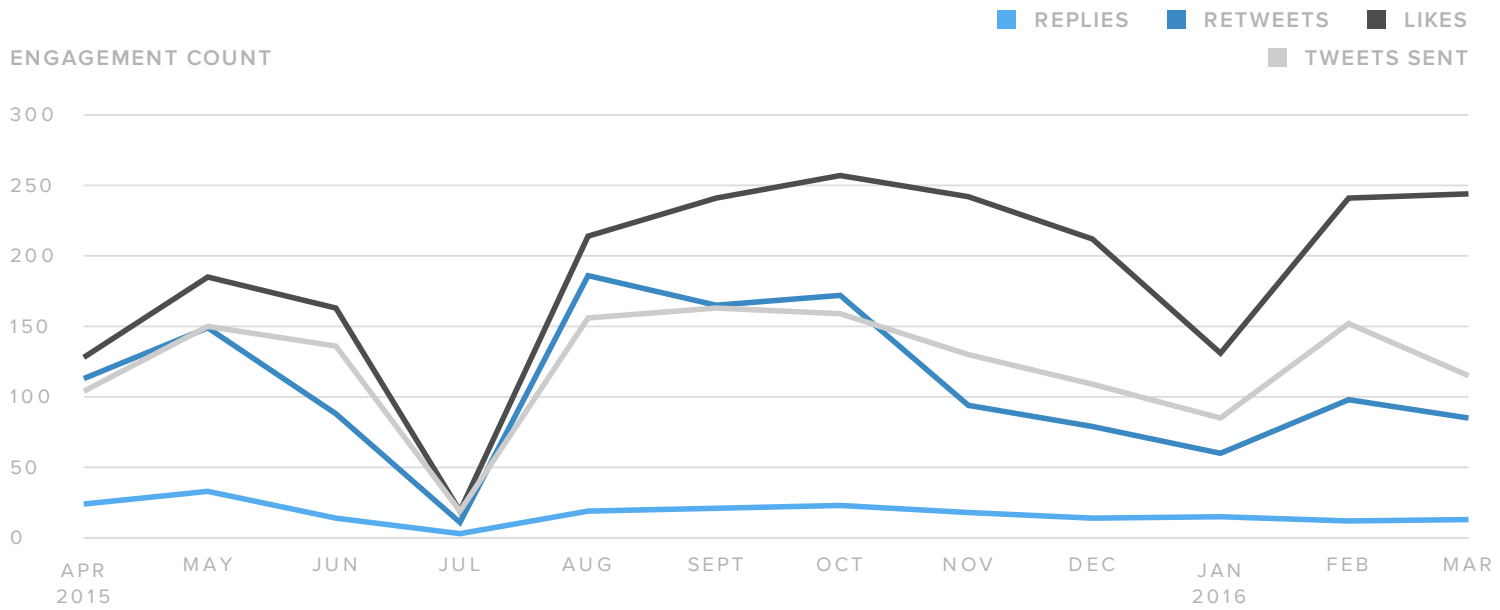

Audience Engagement

ENGAGEMENT METRICS	TOTALS
Replies	209
Retweets	1,300
Retweets with Comments	104
Likes	2,277
Engagements per Follower	3.7
Impressions per Follower	207.3
Engagements per Tweet	10.6
Impressions per Tweet	595.6
Engagements per Impression	1.8%

The number of engagements increased by

The number of impressions per Tweet decreased by