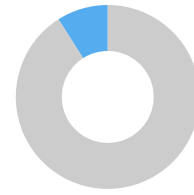

### SENT MESSAGE CONTENT

14

PLAIN TEXT

692

PAGE LINKS

771

PHOTO LINKS

1477  
TWEETS SENT

### YOUR TWEETING BEHAVIOR

74%

CONVERSATION

26%

UPDATES

9%

NEW CONTACTS

91%