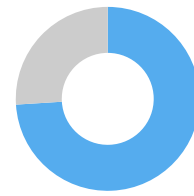

### SENT MESSAGE CONTENT

14

PLAIN TEXT

692

PAGE LINKS

771

PHOTO LINKS

1477  
TWEETS SENT

### YOUR TWEETING BEHAVIOR

74%

CONVERSATION

26%

UPDATES

9%

NEW CONTACTS

91%