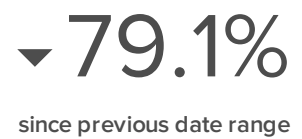

# Audience Engagement

ENGAGEMENT METRICS	TOTALS
Replies	209
Retweets	1,300
Retweets with Comments	104
Likes	2,277
Engagements per Follower	3.7
Impressions per Follower	207.3
Engagements per Tweet	10.6
Impressions per Tweet	595.6
Engagements per Impression	1.8%

The number of engagements increased by

The number of impressions per Tweet decreased by