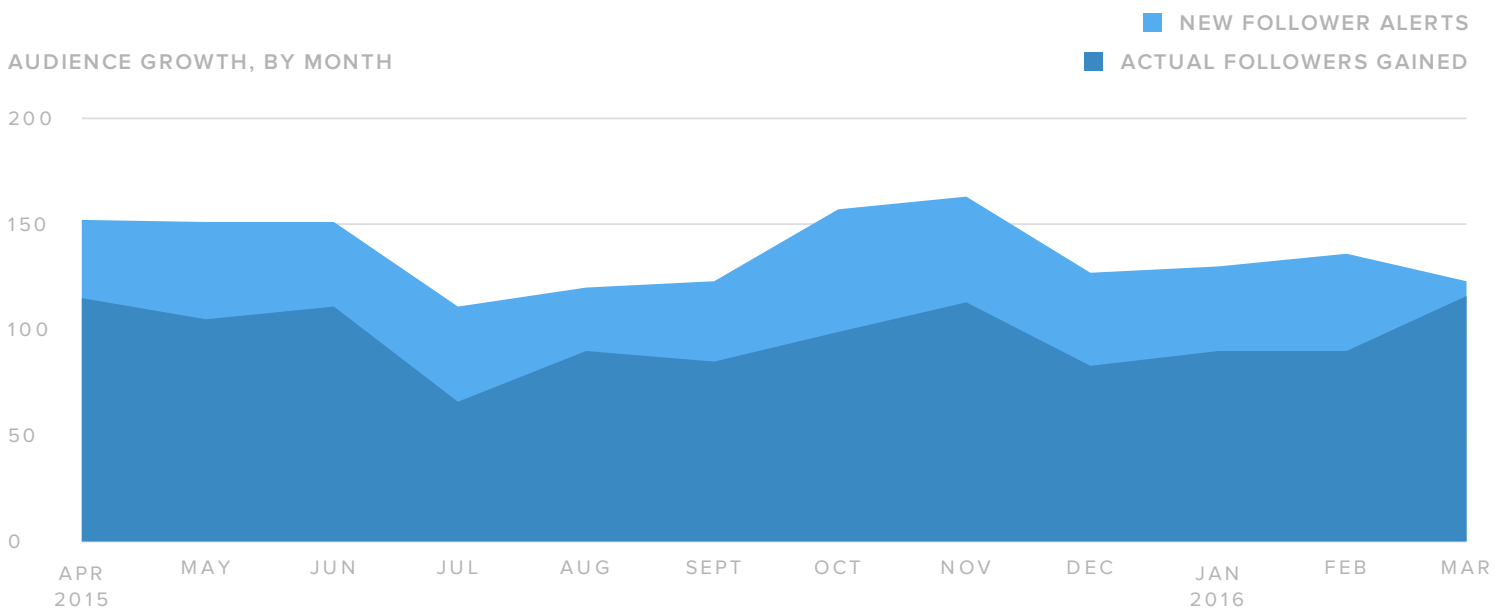

Twitter Activity Overview

879,650

ORGANIC IMPRESSIONS

15,606

TOTAL ENGAGEMENTS

3,265

LINK CLICKS

Audience Growth

AUDIENCE GROWTH, BY MONTH

FOLLOWER METRICS

TOTALS

Total Followers	4,243
New Follower alerts	1,644
Actual Followers gained	1,102
People that you followed	255

Your new followers decreased by

▼ 0.8%

since previous date range