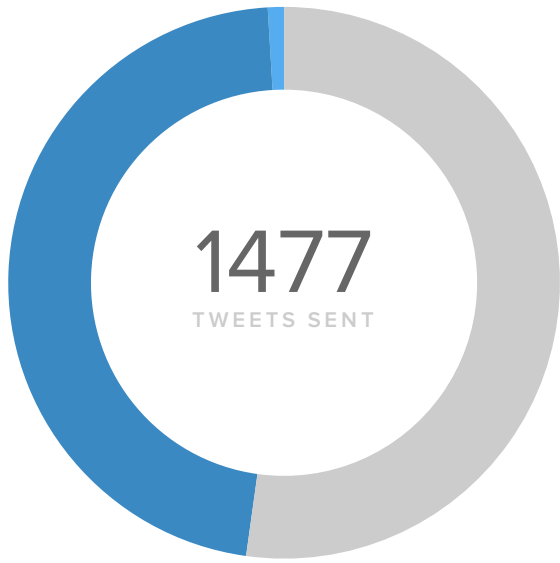

### TOTALS

Tweets sent 1,477

Direct Messages sent 1

**Total Sent 1,478**

Mentions received 1,534

Direct Messages received 26

**Total Received 1,560**

The number of messages you sent increased by

▲ **13.4%**

since previous date range

The number of messages you received increased by

▲ **28.4%**

since previous date range

### SENT MESSAGE CONTENT

14

PLAIN TEXT

692

PAGE LINKS

771

PHOTO LINKS

1477  
TWEETS SENT

# Audience Demographics

FOLLOWERS BY AGE

FOLLOWERS BY GENDER

41%

FEMALE FOLLOWERS

59%

MALE FOLLOWERS

Men between ages of 35-44 appear to be the leading force among your recent followers.