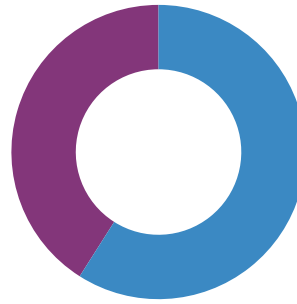

FOLLOWERS BY GENDER

41%

FEMALE FOLLOWERS

59%

MALE FOLLOWERS

Men between ages of 35-44 appear to be the leading force among your recent followers.