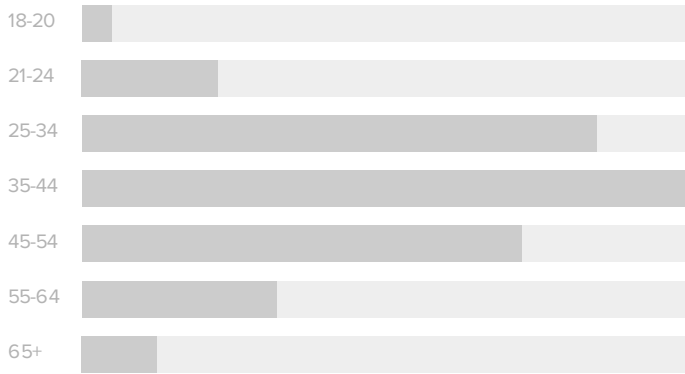

# Audience Engagement

ENGAGEMENT METRICS	TOTALS
Replies	209
Retweets	1,300
Retweets with Comments	104
Likes	2,277
Engagements per Follower	3.7
Impressions per Follower	207.3
Engagements per Tweet	10.6
Impressions per Tweet	595.6
Engagements per Impression	1.8%

The number of engagements increased by

The number of impressions per Tweet decreased by

# Audience Demographics

FOLLOWERS BY AGE

FOLLOWERS BY GENDER

41%

FEMALE FOLLOWERS

59%

MALE FOLLOWERS

Men between ages of 35-44 appear to be the leading force among your recent followers.