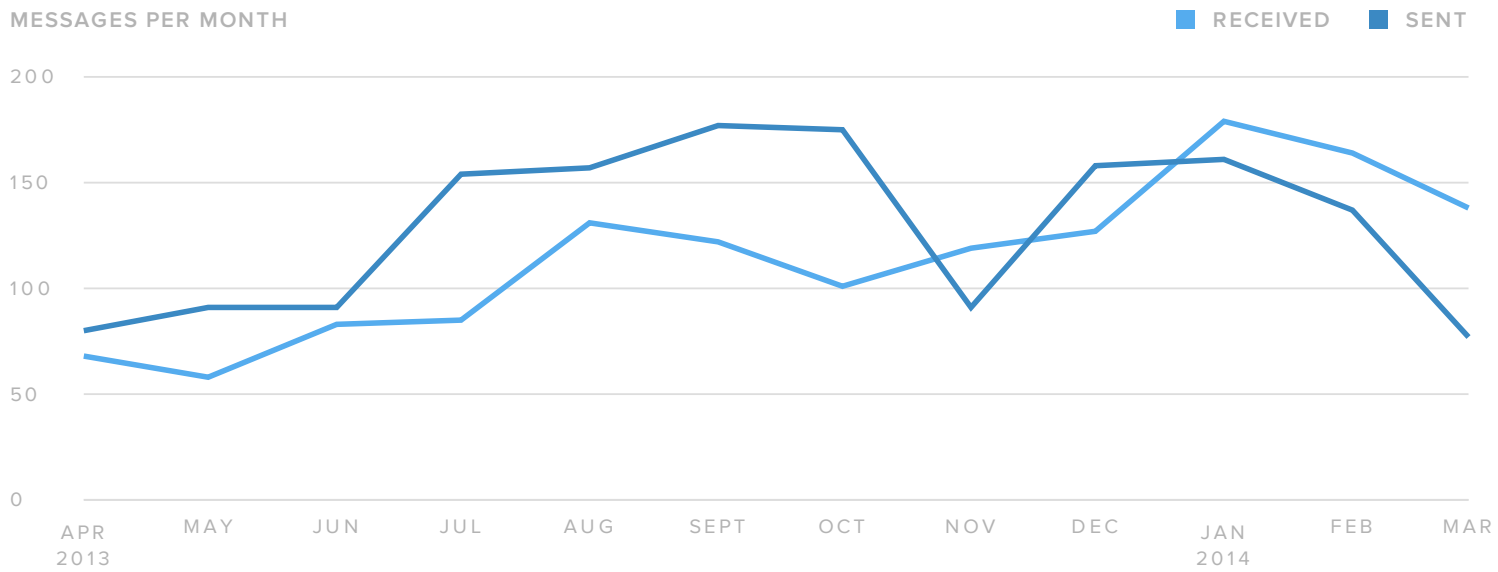

sproutsocial

Twitter Activity Overview

ORGANIC IMPRESSIONS

TOTAL ENGAGEMENTS

LINK CLICKS

Audience Growth

AUDIENCE GROWTH, BY MONTH

FOLLOWER METRICS

TOTALS

Total Followers	2,030
New Follower alerts	1,285
Actual Followers gained	1,021
People that you followed	573

Your new followers increased by

—
since previous date range

Posts & Conversations

MESSAGES PER MONTH

SENT/RECEIVED METRICS

TOTALS

Tweets sent 1,547

Direct Messages sent 2

Total Sent 1,549

Mentions received 1,332

Direct Messages received 43

Total Received 1,375

The number of messages you sent increased by

▲ **45.6%**

since previous date range

The number of messages you received increased by

▲ **182.3%**

since previous date range

Your Content & Engagement Habits

SENT MESSAGE CONTENT