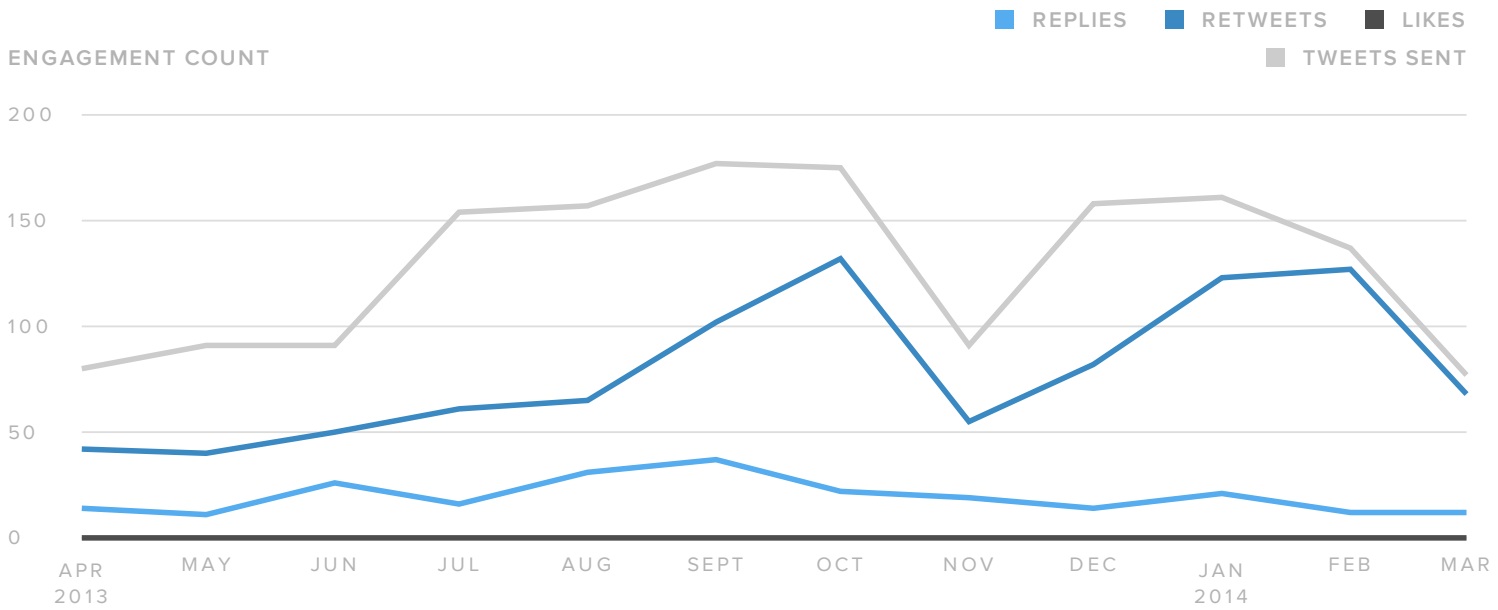

CONVERSATION

20%

UPDATES

15%

NEW CONTACTS

85%

EXISTING CONTACTS

Audience Engagement

ENGAGEMENT METRICS	TOTALS
Replies	235
Retweets	947
Retweets with Comments	—
Likes	—
Engagements per Follower	—
Impressions per Follower	—
Engagements per Tweet	—
Impressions per Tweet	—
Engagements per Impression	—

The number of engagements increased by

The number of impressions per Tweet increased by

Audience Demographics

FOLLOWERS BY AGE

FOLLOWERS BY GENDER

40%

FEMALE FOLLOWERS

60%