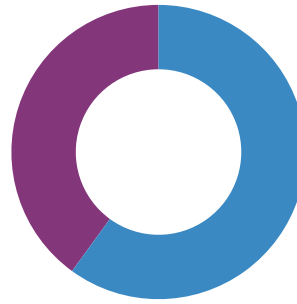

ENGAGEMENT METRICS	TOTALS
Replies	235
Retweets	947
Retweets with Comments	—
Likes	—
Engagements per Follower	—
Impressions per Follower	—
Engagements per Tweet	—
Impressions per Tweet	—
Engagements per Impression	—

The number of engagements increased by

The number of impressions per Tweet increased by

Audience Demographics

FOLLOWERS BY AGE

FOLLOWERS BY GENDER

40%

FEMALE FOLLOWERS

60%