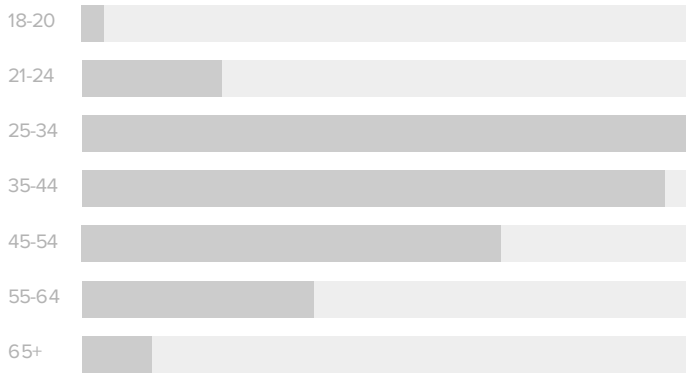

ENGAGEMENT METRICS	TOTALS
Replies	235
Retweets	947
Retweets with Comments	—
Likes	—
Engagements per Follower	—
Impressions per Follower	—
Engagements per Tweet	—
Impressions per Tweet	—
Engagements per Impression	—

The number of engagements increased by

The number of impressions per Tweet increased by

Audience Demographics

FOLLOWERS BY AGE

FOLLOWERS BY GENDER

40%

FEMALE FOLLOWERS

60%

MALE FOLLOWERS

Men between ages of 25-34 appear to be the leading force among your recent followers.

Twitter Stats by Profile

Twitter Profile	Total Followers	Follower Increase	Impressions	Impressions per Follower	Engagements	Engagements per Follower	Retweets	Clicks
 @KootRock	2,030	101.2%	–	–	–	–	947	–