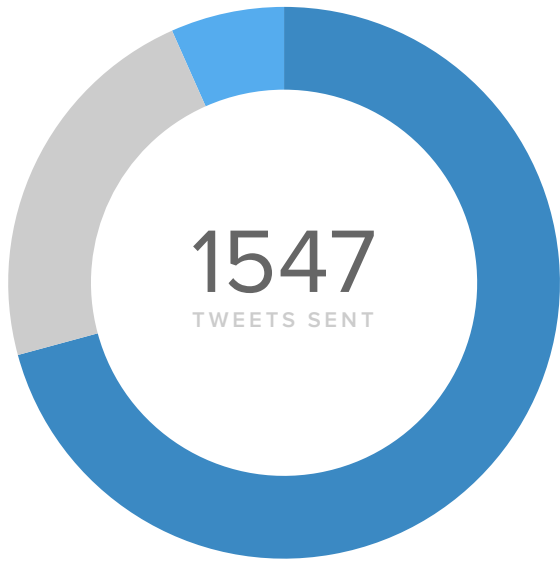

TOTALS

Total Followers	2,030
New Follower alerts	1,285
Actual Followers gained	1,021
People that you followed	573

Your new followers increased by

—
since previous date range

Posts & Conversations

MESSAGES PER MONTH

SENT/RECEIVED METRICS

TOTALS

Tweets sent 1,547

Direct Messages sent 2

Total Sent 1,549

Mentions received 1,332

Direct Messages received 43

Total Received 1,375

The number of messages you sent increased by

▲ **45.6%**

since previous date range

The number of messages you received increased by

▲ **182.3%**

since previous date range

Your Content & Engagement Habits

SENT MESSAGE CONTENT

103

PLAIN TEXT

1095

PAGE LINKS

349

PHOTO LINKS

YOUR TWEETING BEHAVIOR

80%