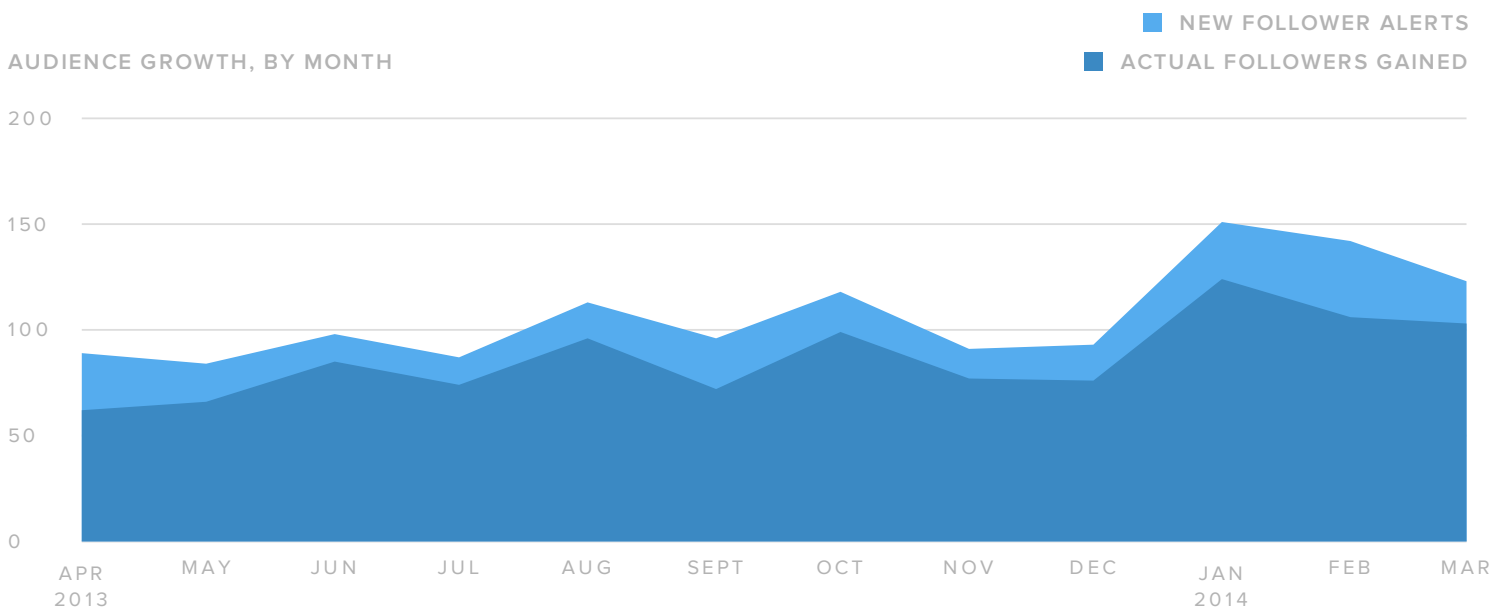

sproutsocial

Twitter Activity Overview

ORGANIC IMPRESSIONS

TOTAL ENGAGEMENTS

LINK CLICKS

Audience Growth

AUDIENCE GROWTH, BY MONTH

FOLLOWER METRICS

TOTALS

Total Followers	2,030
New Follower alerts	1,285
Actual Followers gained	1,021
People that you followed	573

Your new followers increased by

—
since previous date range

Posts & Conversations

MESSAGES PER MONTH

SENT/RECEIVED METRICS

TOTALS

Tweets sent 1,547

Direct Messages sent 2

Total Sent 1,549

Mentions received 1,332

Direct Messages received 43

Total Received 1,375

MALE FOLLOWERS

Men between ages of 25-34 appear to be the leading force among your recent followers.

Twitter Stats by Profile

Twitter Profile	Total Followers	Follower Increase	Impressions	Impressions per Follower	Engagements	Engagements per Follower	Retweets	Clicks
 @KootRock	2,030	101.2%	–	–	–	–	947	–