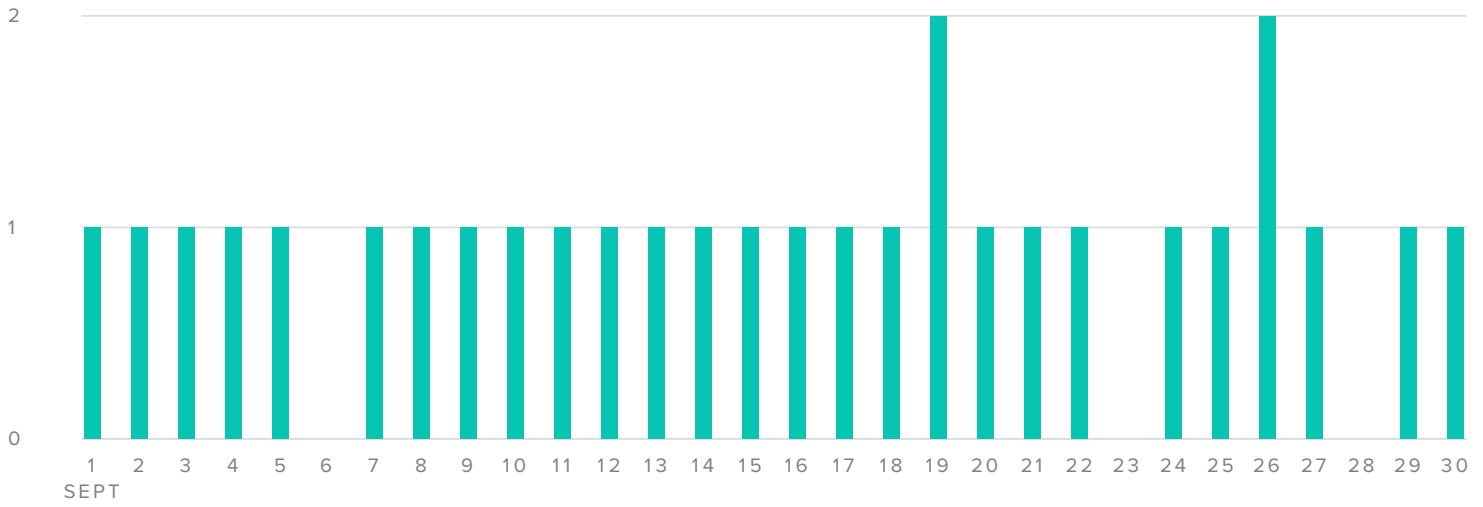

TOTALS

Total Followers	3,874
Followers Gained	384
People that you Followed	134

Total followers increased by

▲ 11.0%

since previous date range

Publishing Behavior

MEDIA PER DAY

■ MEDIA SENT