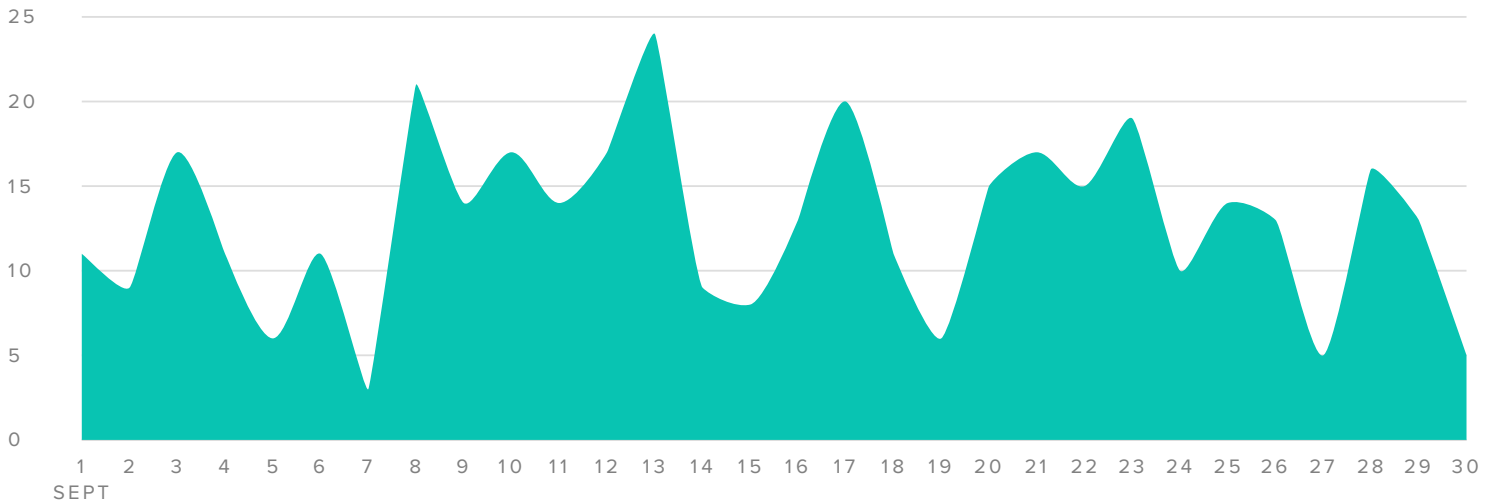

Top Instagram Posts

@kootenayrockies
467 Engagements

@kootenayrockies
380 Engagements

@kootenayrockies
346 Engagements

Audience Growth

AUDIENCE GROWTH, BY DAY

■ FOLLOWERS GAINED

FOLLOWER METRICS

TOTALS

Total Followers	3,874
Followers Gained	384
People that you Followed	134

Total followers increased by

▲ 11.0%

since previous date range

Publishing Behavior

MEDIA PER DAY

■ MEDIA SENT