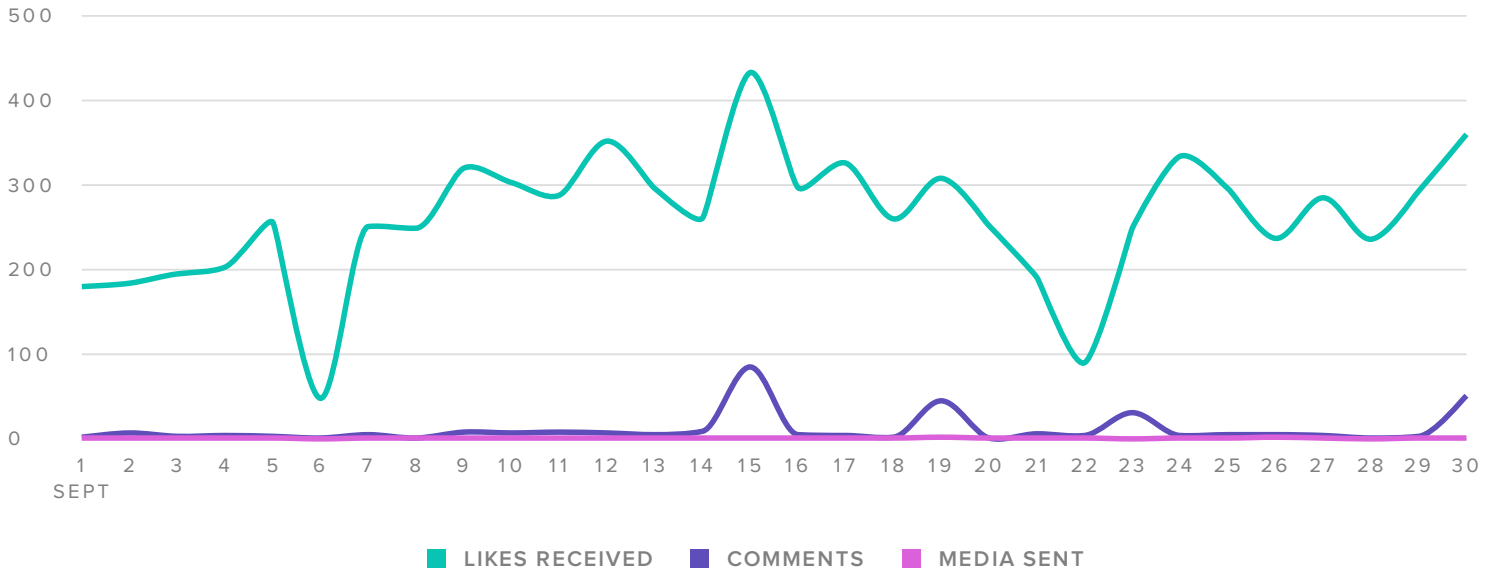

Audience Engagement

AUDIENCE ENGAGEMENT, BY DAY

ENGAGEMENT METRICS	TOTALS
Likes Received	7,833
Comments Received	326
Total Engagements	8,159
Engagements per Follower	2.1
Engagements per Media	281.3

The number of engagements increased by **▲ 29.7%** since previous date range

The number of engagements per media increased by **▲ 11.8%** since previous date range