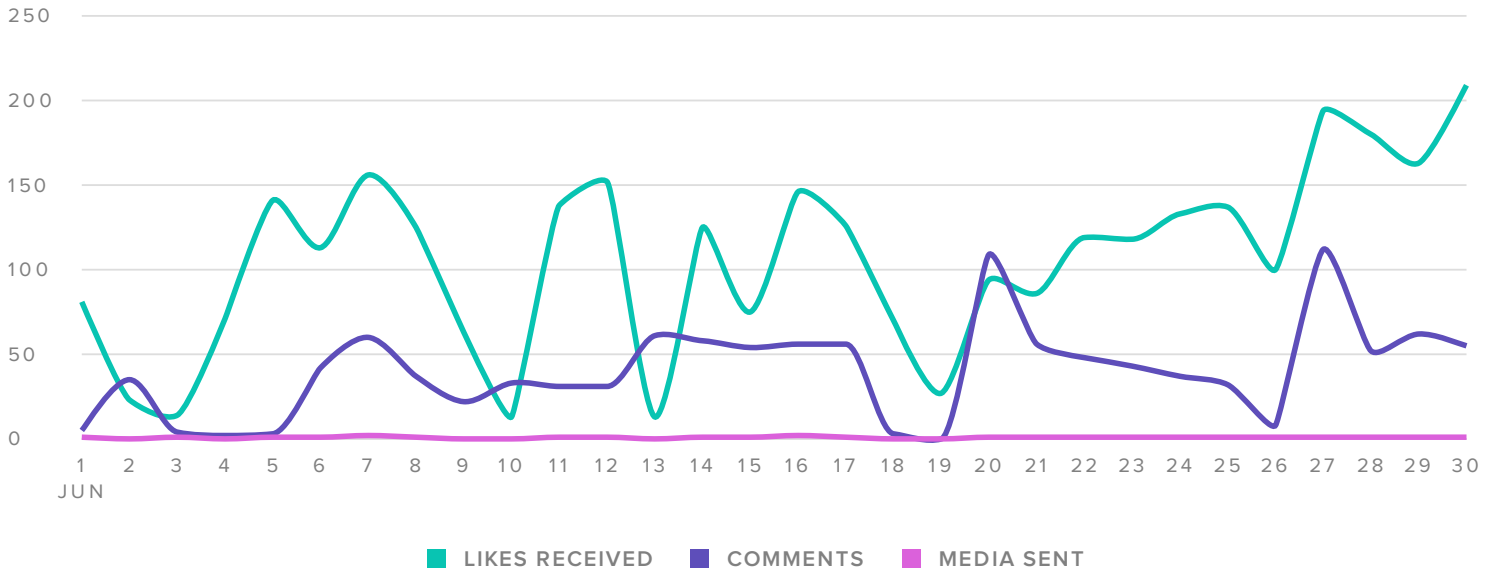

Audience Engagement

AUDIENCE ENGAGEMENT, BY DAY

ENGAGEMENT METRICS	TOTALS
Likes Received	3,205
Comments Received	1,207
Total Engagements	4,412
Engagements per Follower	2.1
Engagements per Media	176.5

The number of engagements increased by
▲ 344.8%
since previous date range

The number of engagements per media increased by
▲ 238.0%
since previous date range