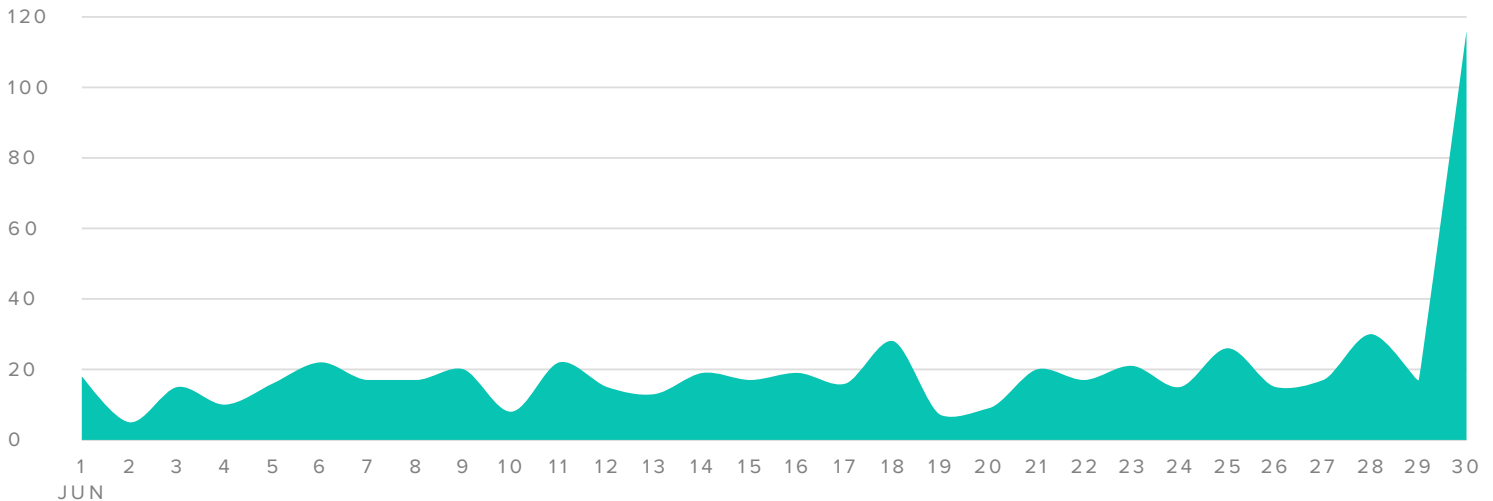

Instagram Profiles Report

for **kootrocks**

Jun 01, 2016 - Jun 30, 2016

The Instagram Profiles Report gives you insight on all social activity across your Instagram accounts using a blend of Instagram metrics and proprietary metrics of our own.

Top Instagram Posts

@kootenayrockies
215 Engagements

@kootenayrockies
201 Engagements

@kootenayrockies
164 Engagements

Audience Growth

AUDIENCE GROWTH, BY DAY

FOLLOWERS GAINED

FOLLOWER METRICS	TOTALS
Total Followers	2,081
Followers Gained	607
People that you Followed	149

Total followers increased by

▲ 41.2%

since previous date range

Publishing Behavior

MEDIA PER DAY

■ MEDIA SENT

PUBLISHING METRICS

TOTALS