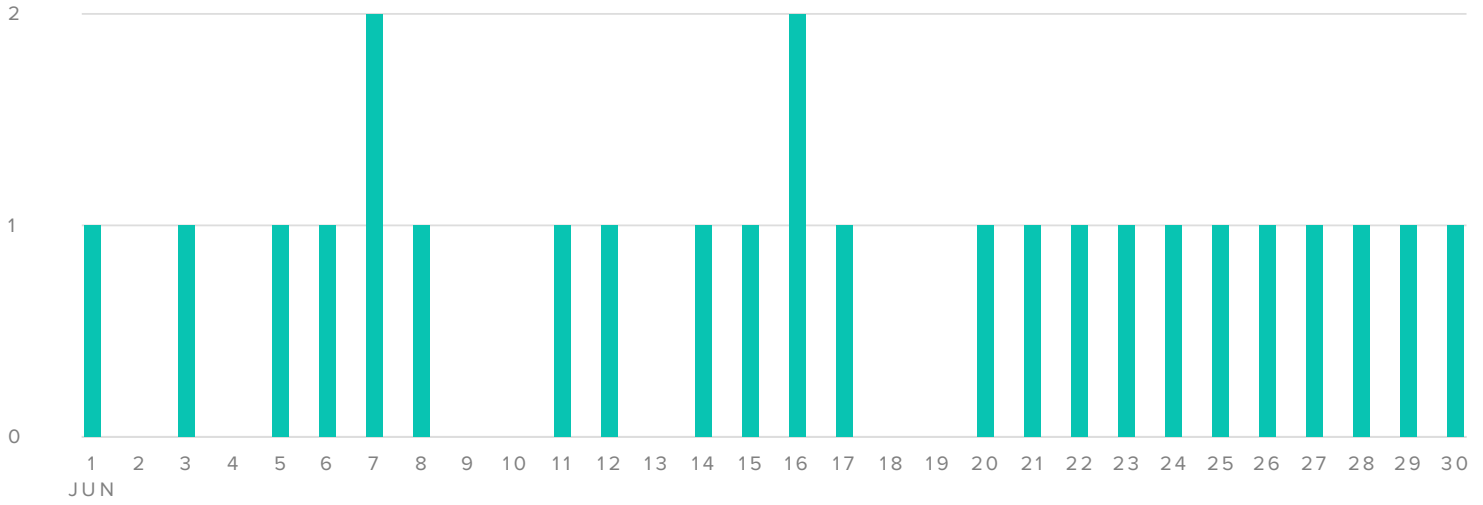

Instagram Profiles Report

for **kootrocks**

Jun 01, 2016 - Jun 30, 2016

The Instagram Profiles Report gives you insight on all social activity across your Instagram accounts using a blend of Instagram metrics and proprietary metrics of our own.

Top Instagram Posts

@kootenayrockies
215 Engagements

@kootenayrockies
201 Engagements

@kootenayrockies
164 Engagements

Audience Growth

AUDIENCE GROWTH, BY DAY

FOLLOWERS GAINED

FOLLOWER METRICS	TOTALS
Total Followers	2,081
Followers Gained	607
People that you Followed	149

Total followers increased by

▲ 41.2%

since previous date range

Publishing Behavior

MEDIA PER DAY

■ MEDIA SENT

PUBLISHING METRICS

TOTALS