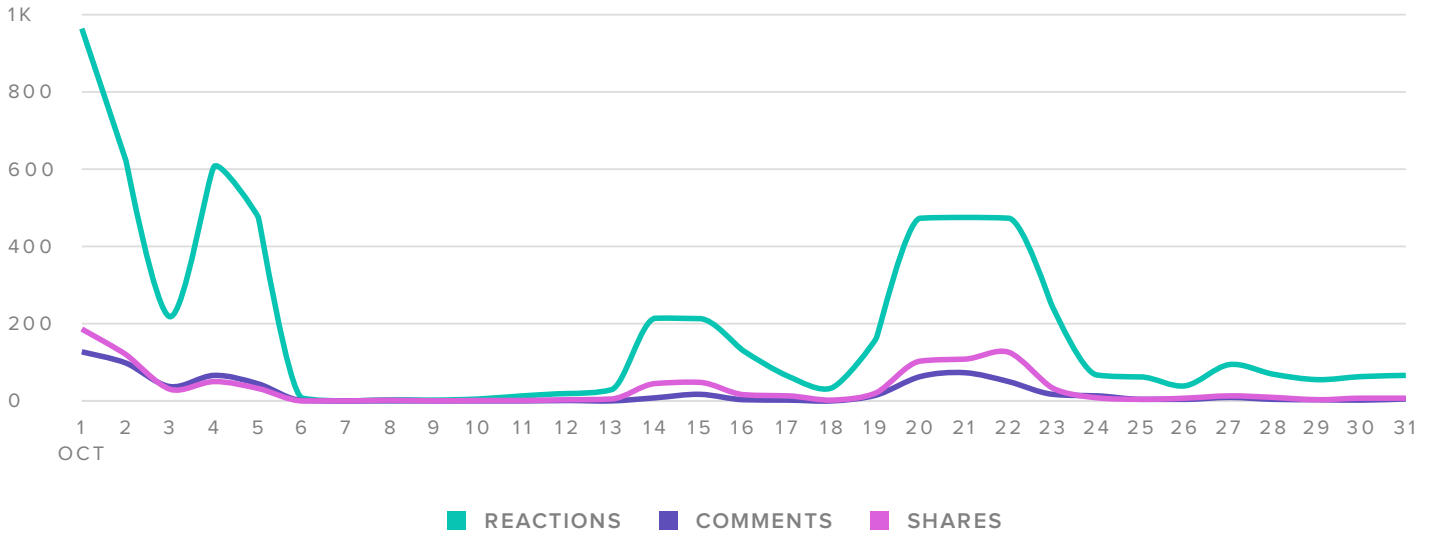

Page Impressions

PAGE IMPRESSIONS, BY DAY

IMPRESSIONS METRICS	TOTALS
Organic Impressions	398,590
Viral Impressions	213,698
Paid Impressions	255,633
Total Impressions	867,921
Users Reached	502,859

Total Impressions increased by

▲ 28.3%

since previous month

Video Performance

VIEW METRICS

2.9k
ORGANIC FULL

15.3k
ORGANIC PARTIAL

6.6k
PAID FULL

56.2k
PAID PARTIAL

VIEWING BREAKDOWN

Audience Engagement

AUDIENCE ENGAGEMENT, BY DAY

ACTION METRICS	TOTALS
Reactions	5,958
Comments	666
Shares	1,003
Total Engagements	7,627

Total Engagements decreased by
-20.0%
 since previous month