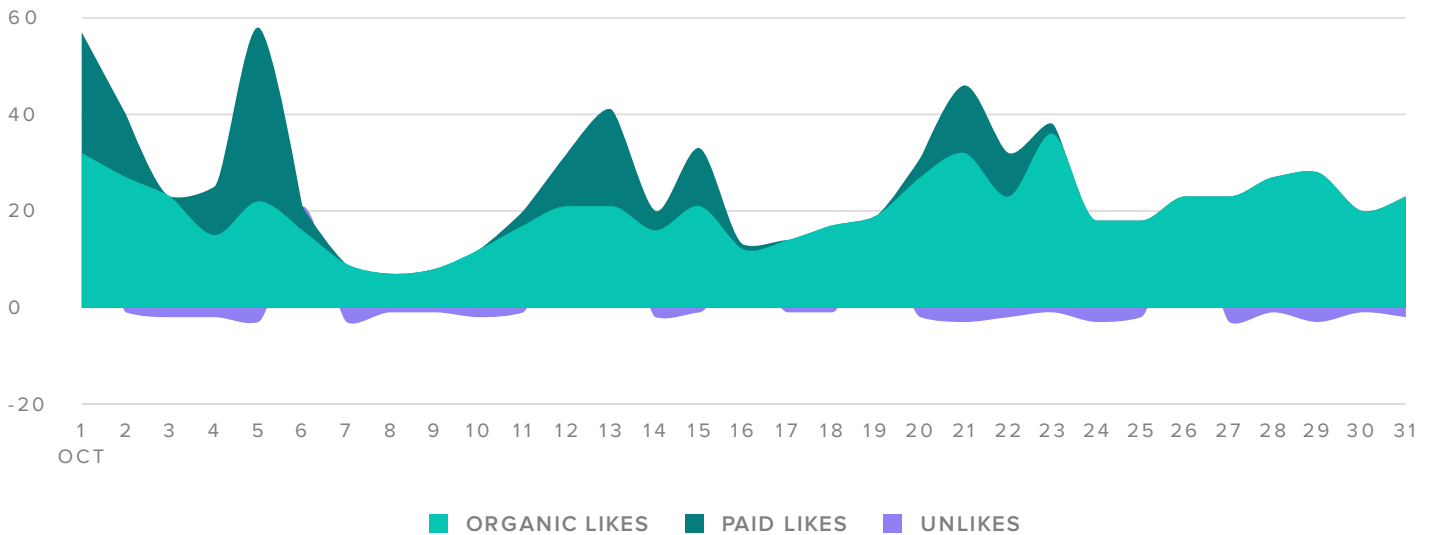

Facebook Activity Overview

867,921
IMPRESSIONS

7,627
POST ENGAGEMENTS

1,104
LINK CLICKS

Audience Growth

LIKES BREAKDOWN, BY DAY

AUDIENCE GROWTH METRICS	TOTALS
Total Fans	12,334
Paid Likes	169
Organic Likes	627
Unlikes	44
Net Likes	752

Total fans increased by

▲ 6.5%
since previous month

Publishing Behavior

POSTS, BY DAY

■ POSTS SENT

PUBLISHING METRICS

TOTALS

Photos	30
Videos	3
Posts	5
Total Posts	38

Page Impressions

PAGE IMPRESSIONS, BY DAY

IMPRESSIONS METRICS	TOTALS
Organic Impressions	398,590
Viral Impressions	213,698
Paid Impressions	255,633
Total Impressions	867,921
Users Reached	502,859

Total Impressions increased by