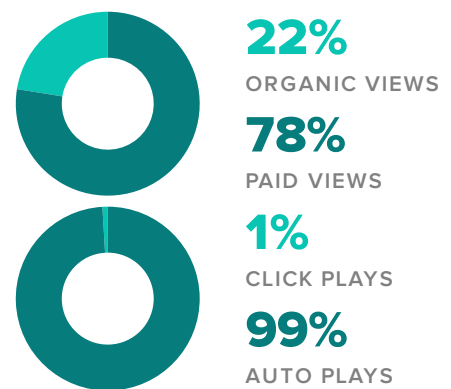

Total fans increased by

▲ 6.5%
since previous month

Publishing Behavior

POSTS, BY DAY

■ POSTS SENT

PUBLISHING METRICS

TOTALS

Photos	30
Videos	3
Posts	5
Total Posts	38

Page Impressions

PAGE IMPRESSIONS, BY DAY

IMPRESSIONS METRICS	TOTALS
Organic Impressions	398,590
Viral Impressions	213,698
Paid Impressions	255,633
Total Impressions	867,921
Users Reached	502,859

Total Impressions increased by

▲ 28.3%

since previous month

Video Performance

VIEW METRICS

2.9k
ORGANIC FULL

15.3k
ORGANIC PARTIAL

6.6k
PAID FULL

56.2k
PAID PARTIAL

VIEWING BREAKDOWN

Audience Engagement

AUDIENCE ENGAGEMENT, BY DAY

ACTION METRICS	TOTALS
Reactions	5,958
Comments	666
Shares	1,003
Total Engagements	7,627

Total Engagements decreased by
-20.0%
 since previous month