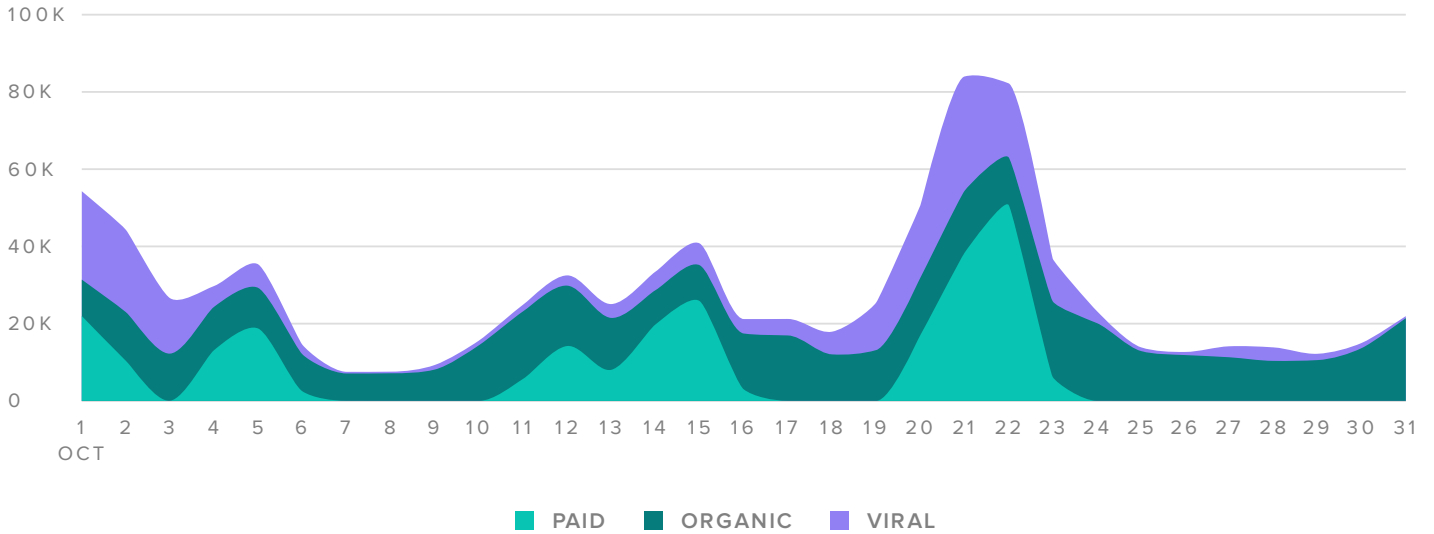

Page Impressions

PAGE IMPRESSIONS, BY DAY