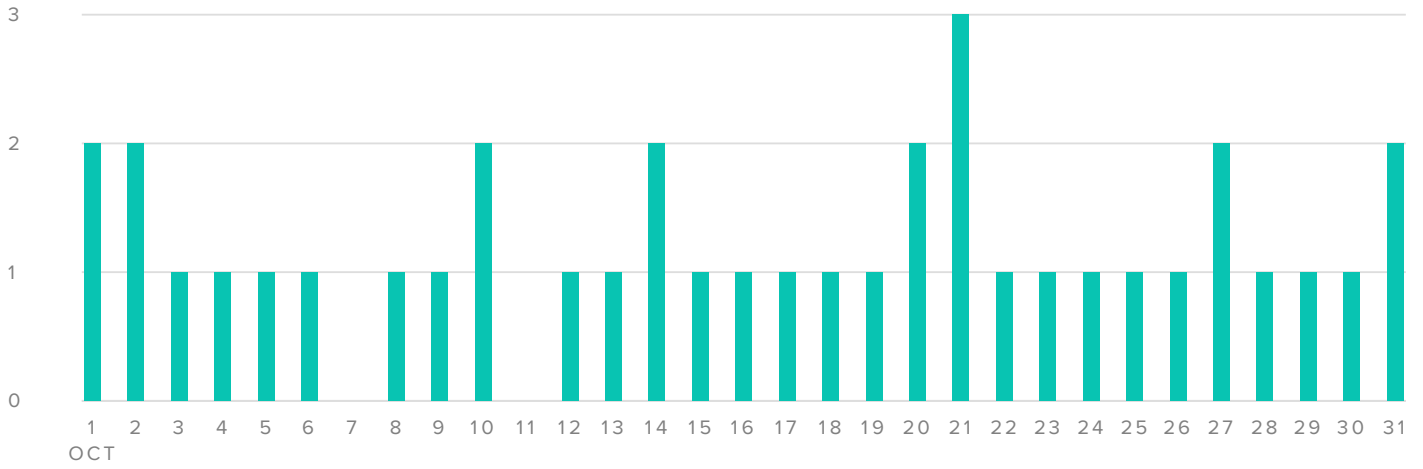

Facebook Activity Overview

867,921
IMPRESSIONS

7,627
POST ENGAGEMENTS

1,104
LINK CLICKS

Audience Growth

LIKES BREAKDOWN, BY DAY

AUDIENCE GROWTH METRICS	TOTALS
Total Fans	12,334
Paid Likes	169
Organic Likes	627
Unlikes	44
Net Likes	752

Total fans increased by

▲ 6.5%
since previous month

Publishing Behavior

POSTS, BY DAY

■ POSTS SENT

PUBLISHING METRICS

TOTALS

Photos	30
Videos	3
Posts	5
Total Posts	38

Page Impressions

PAGE IMPRESSIONS, BY DAY

IMPRESSIONS METRICS	TOTALS
Organic Impressions	398,590
Viral Impressions	213,698
Paid Impressions	255,633
Total Impressions	867,921
Users Reached	502,859

Total Impressions increased by