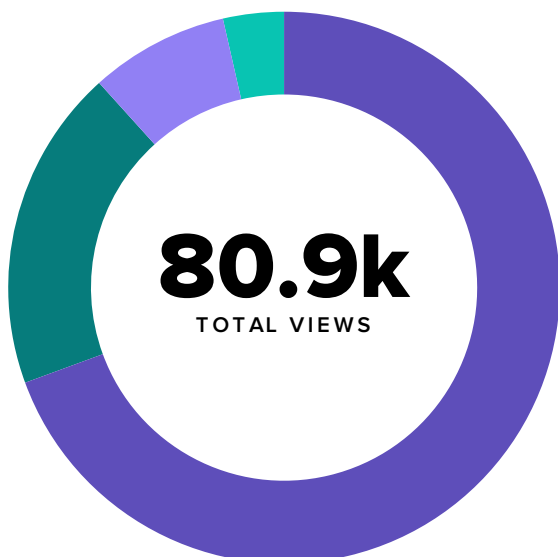

Facebook Activity Overview

867,921
IMPRESSIONS

7,627
POST ENGAGEMENTS

1,104
LINK CLICKS

Audience Growth

LIKES BREAKDOWN, BY DAY

AUDIENCE GROWTH METRICS	TOTALS
Total Fans	12,334
Paid Likes	169
Organic Likes	627
Unlikes	44
Net Likes	752

Total fans increased by

▲ 6.5%
since previous month

Publishing Behavior

POSTS, BY DAY

■ POSTS SENT

PUBLISHING METRICS

TOTALS

Photos	30
Videos	3
Posts	5
Total Posts	38

Page Impressions

PAGE IMPRESSIONS, BY DAY

IMPRESSIONS METRICS	TOTALS
Organic Impressions	398,590
Viral Impressions	213,698
Paid Impressions	255,633
Total Impressions	867,921
Users Reached	502,859

Total Impressions increased by

▲ 28.3%

since previous month

Video Performance

VIEW METRICS

2.9k
ORGANIC FULL

15.3k
ORGANIC PARTIAL

6.6k
PAID FULL

56.2k
PAID PARTIAL