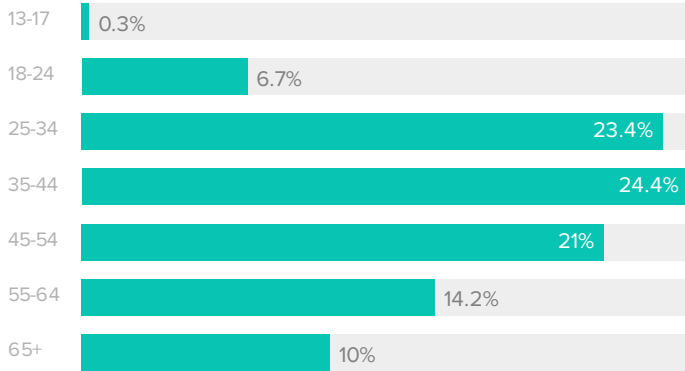

▲ 28.3%

since previous month

Video Performance

VIEW METRICS

2.9k
ORGANIC FULL

15.3k
ORGANIC PARTIAL

6.6k
PAID FULL

56.2k
PAID PARTIAL

VIEWING BREAKDOWN

Audience Engagement

AUDIENCE ENGAGEMENT, BY DAY

ACTION METRICS	TOTALS
Reactions	5,958
Comments	666
Shares	1,003
Total Engagements	7,627

Total Engagements decreased by
-20.0%
 since previous month

Demographics

PAGE FANS | PEOPLE REACHED | PEOPLE ENGAGED

BY AGE

BY GENDER

60.7%

FEMALE

39.3%

MALE