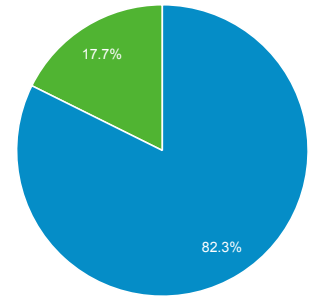

# Audience Overview

All Users  
100.00% Sessions

## Overview

<b>Sessions</b> 4,969	<b>Users</b> 4,370	<b>Page Views</b> 10,686
<b>Pages/Session</b> 2.15	<b>Avg. Session Duration</b> 00:01:23	<b>Bounce Rate</b> 75.19%
<b>% New Sessions</b> 82.23%		

■ New Visitor ■ Returning Visitor