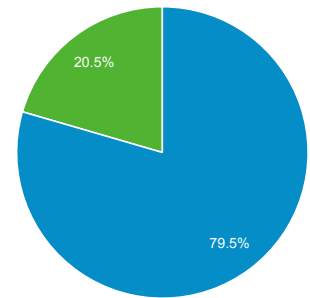

1 Sep 2016 - 30 Sep 2016

Audience Overview

All Users
100.00% Sessions

Overview

■ New Visitor ■ Returning Visitor

Language	Sessions	% Sessions
1. en-us	99	61.49%
2. en-ca	24	14.91%
3. (not set)	17	10.56%
4. en-gb	12	7.45%
5. es-es	2	1.24%
6. fr	2	1.24%
7. de	1	0.62%
8. en	1	0.62%
9. en-au	1	0.62%
10. es-ar	1	0.62%