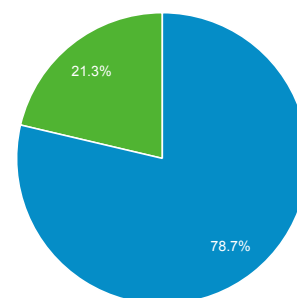

# Audience Overview

All Users  
100.00% Sessions

## Overview

Sessions  
**10,320**

Users  
**8,688**

Page Views  
**25,068**

Pages/Session  
**2.43**

Avg. Session Duration  
**00:01:38**

Bounce Rate  
**77.32%**

% New Sessions  
**78.68%**

■ New Visitor ■ Returning Visitor

| Language  | Sessions | % Sessions |
|-----------|----------|------------|
| 1. en-us  | 4,397    | 42.61%     |
| 2. en-ca  | 3,647    | 35.34%     |
| 3. en-gb  | 1,330    | 12.89%     |
| 4. ru     | 317      | 3.07%      |
| 5. ru-ru  | 114      | 1.10%      |
| 6. de-de  | 52       | 0.50%      |
| 7. en-au  | 46       | 0.45%      |
| 8. nl-nl  | 40       | 0.39%      |
| 9. de     | 39       | 0.38%      |
| 10. fr-ca | 38       | 0.37%      |