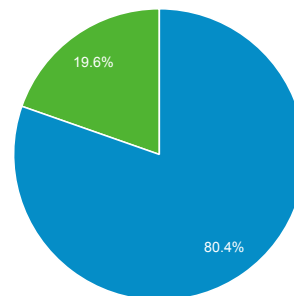

1 Aug 2016 - 31 Aug 2016

Audience Overview

All Users
100.00% Sessions

Overview

■ New Visitor ■ Returning Visitor

Language	Sessions	% Sessions
1. en-us	124	56.62%
2. en-ca	46	21.00%
3. (not set)	17	7.76%
4. en-gb	14	6.39%
5. en	8	3.65%
6. pt-br	3	1.37%
7. c	2	0.91%
8. de-at	2	0.91%
9. fr-ca	1	0.46%
10. he-il	1	0.46%