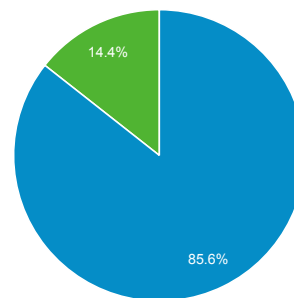

1 Jul 2016 - 31 Jul 2016

Audience Overview

All Users
100.00% Sessions

Overview

Sessions 271	Users 241	Page Views 297
Pages/Session 1.10	Avg. Session Duration 00:00:23	Bounce Rate 93.73%
% New Sessions 85.61%		

■ New Visitor ■ Returning Visitor

Language	Sessions	% Sessions
1. en-us	119	43.91%
2. (not set)	67	24.72%
3. en-ca	44	16.24%
4. en-gb	21	7.75%
5. en	12	4.43%
6. nl-nl	3	1.11%
7. c	1	0.37%
8. cs	1	0.37%
9. es-es	1	0.37%
10. fr-ca	1	0.37%