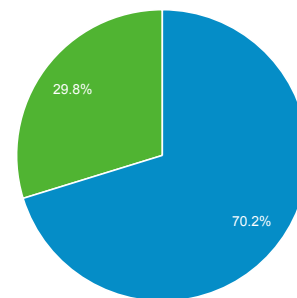

1 Jun 2016 - 30 Jun 2016

Audience Overview

All Users
100.00% Sessions

Overview

Sessions 252	Users 190	Page Views 320
Pages/Session 1.27	Avg. Session Duration 00:01:09	Bounce Rate 87.30%
% New Sessions 70.24%		

■ New Visitor ■ Returning Visitor

Language	Sessions	% Sessions
1. en-us	145	57.54%
2. en-ca	47	18.65%
3. (not set)	30	11.90%
4. en-gb	18	7.14%
5. c	5	1.98%
6. de	2	0.79%
7. de-at	1	0.40%
8. en	1	0.40%
9. en-au	1	0.40%
10. fr-ca	1	0.40%