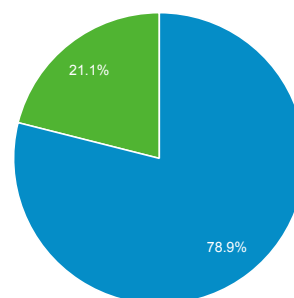

May 1, 2016 - May 31, 2016

Audience Overview

All Users
100.00% Sessions

Overview

■ New Visitor ■ Returning Visitor

Language	Sessions	% Sessions
1. en-us	3,293	44.30%
2. en-ca	2,351	31.63%
3. en-gb	692	9.31%
4. ru	475	6.39%
5. ru-ru	128	1.72%
6. de	56	0.75%
7. (not set)	46	0.62%
8. fr	44	0.59%
9. nl-nl	36	0.48%
10. pt-br	34	0.46%