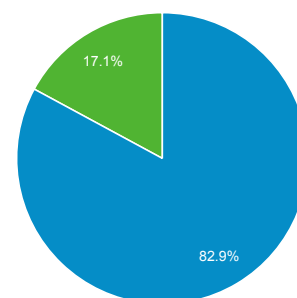

Language	Sessions	% Sessions
1. en-ca	4,071	41.57%
2. en-us	3,981	40.65%
3. en-gb	809	8.26%
4. ru	303	3.09%
5. ru-ru	119	1.22%
6. fr	56	0.57%
7. de	55	0.56%
8. en-au	54	0.55%
9. de-de	42	0.43%
10. nl-nl	38	0.39%