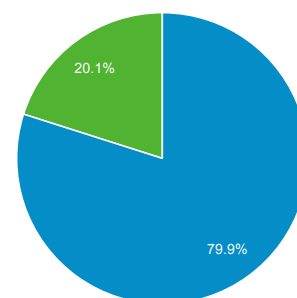

Apr 1, 2016 - Apr 30, 2016

Audience Overview

All Users
100.00% Sessions

Overview

■ New Visitor ■ Returning Visitor

Language	Sessions	% Sessions
1. en-us	115	50.22%
2. (not set)	46	20.09%
3. en-gb	30	13.10%
4. en-ca	22	9.61%
5. en	8	3.49%
6. es	5	2.18%
7. nl-nl	2	0.87%
8. c	1	0.44%