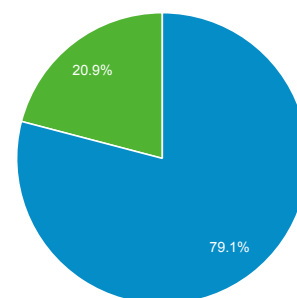

Language	Sessions	% Sessions
1. en-us	2,514	48.91%
2. en-ca	1,348	26.23%
3. en-gb	481	9.36%
4. ru	259	5.04%
5. ru-ru	99	1.93%
6. de	48	0.93%
7. de-de	41	0.80%
8. en-au	37	0.72%
9. fr	36	0.70%
10. fr-fr	31	0.60%