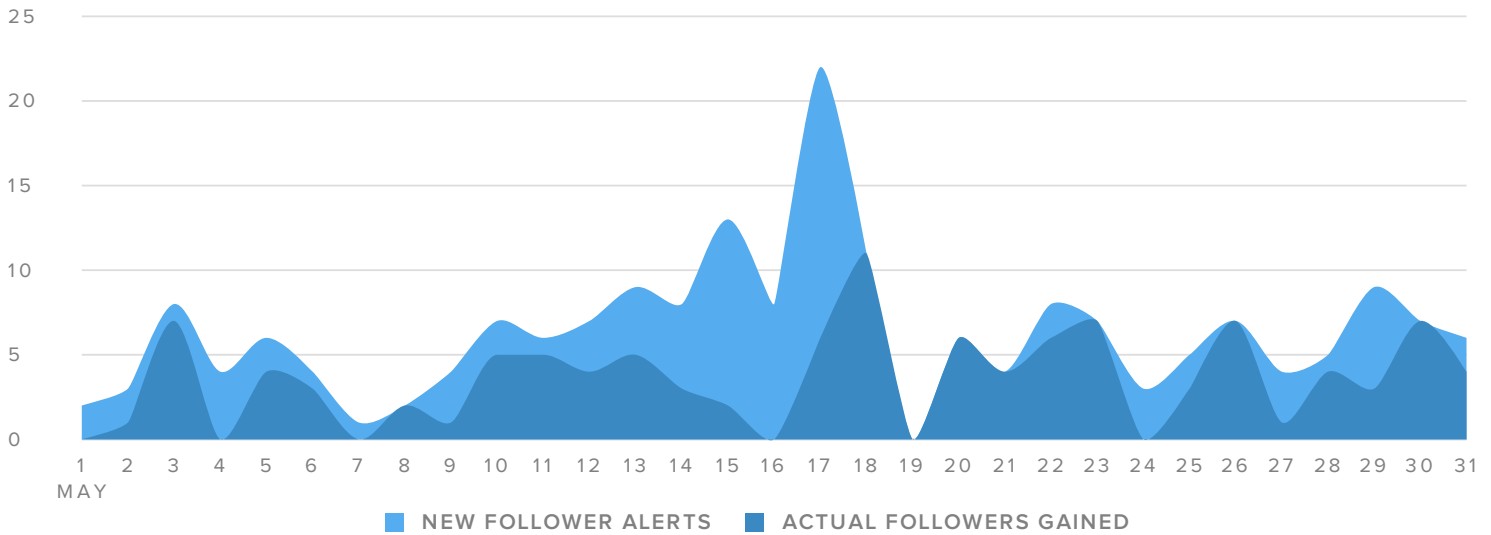

Twitter Activity Overview

173,259
ORGANIC IMPRESSIONS

3,078
TOTAL ENGAGEMENTS

574
LINK CLICKS

Audience Growth

AUDIENCE GROWTH, BY DAY

FOLLOWER METRICS

TOTALS

| | |
|--------------------------|--------------|
| Total Followers | 4,437 |
| New Follower alerts | 189 |
| Actual Followers gained | 105 |
| People that you followed | 97 |

Total followers increased by

The number of engagements increased by

▲ 29.1%

since previous date range

The number of impressions per Tweet increased by

▲ 7.3%

since previous date range

Audience Demographics

FOLLOWERS BY AGE

FOLLOWERS BY GENDER

41%

FEMALE FOLLOWERS

59%

MALE FOLLOWERS

Men between ages of 35-44 appear to be the leading force among your recent followers.

Twitter Stats by Profile

| Twitter Profile | Total Followers | Follower Increase | Tweets Sent | Impressions | Impressions per Follower | Engagements | Engagements per Follower | Retweets | Clicks |
|---|-----------------|-------------------|-------------|-------------|--------------------------|-------------|--------------------------|----------|--------|
|  @KootRocks | 4,437 | 2.4% | 170 | 173,259 | 39.05 | 3,078 | 0.69 | 267 | 574 |