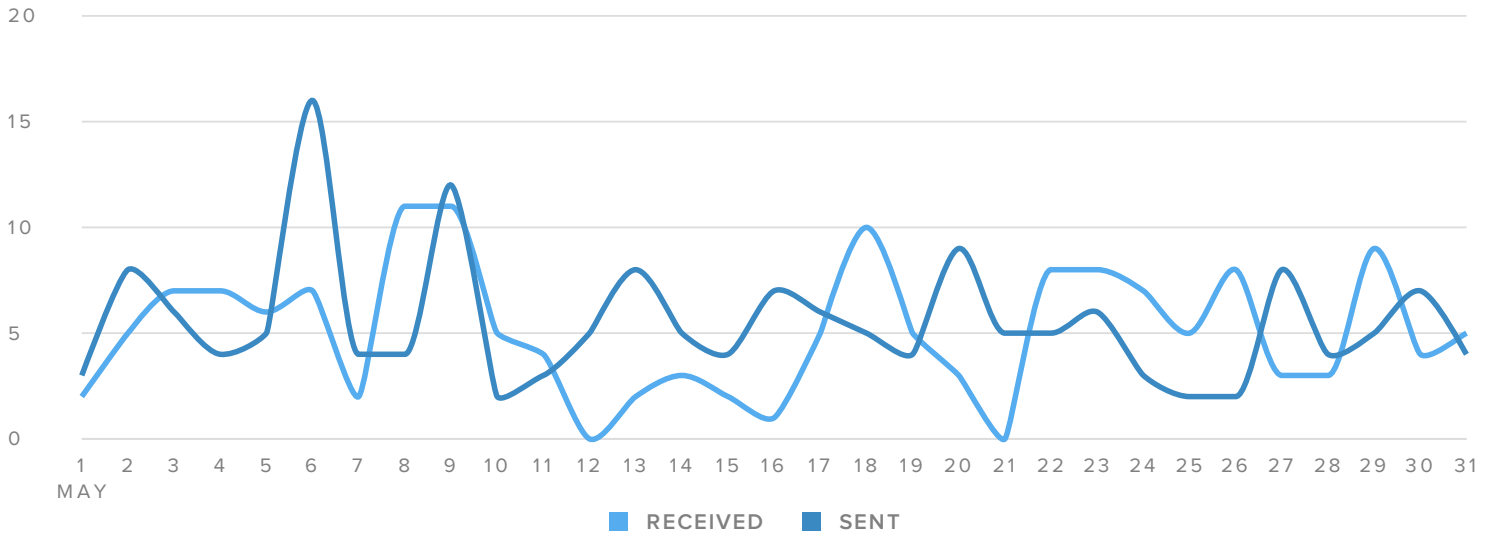

Twitter Activity Overview

173,259
ORGANIC IMPRESSIONS

3,078
TOTAL ENGAGEMENTS

574
LINK CLICKS

Audience Growth

AUDIENCE GROWTH, BY DAY

FOLLOWER METRICS

TOTALS

| | |
|--------------------------|--------------|
| Total Followers | 4,437 |
| New Follower alerts | 189 |
| Actual Followers gained | 105 |
| People that you followed | 97 |

Total followers increased by

▲ 2.4%

since previous date range

Posts & Conversations

MESSAGES PER DAY

| SENT/RECEIVED METRICS | TOTALS |
|--------------------------|------------|
| Tweets sent | 170 |
| Direct Messages sent | 1 |
| Total Sent | 171 |
| Mentions received | 148 |
| Direct Messages received | 10 |
| Total Received | 158 |

The number of engagements increased by

▲ 29.1%

since previous date range

The number of impressions per Tweet increased by

▲ 7.3%

since previous date range

Audience Demographics

FOLLOWERS BY AGE