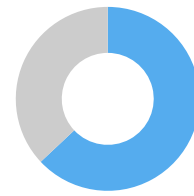

| | |
|--------------------------|--------------|
| Total Followers | 4,437 |
| New Follower alerts | 189 |
| Actual Followers gained | 105 |
| People that you followed | 97 |

Total followers increased by

The number of messages you sent increased by

▲ 18.8%

since previous date range

The number of messages you received decreased by

▼ 3.7%

since previous date range

Your Content & Engagement Habits

SENT MESSAGE CONTENT

1
PLAIN TEXT

84
PAGE LINKS

85
PHOTO LINKS

YOUR TWEETING BEHAVIOR

63%
CONVERSATION

37%
UPDATES

6%
NEW CONTACTS

94%
EXISTING CONTACTS