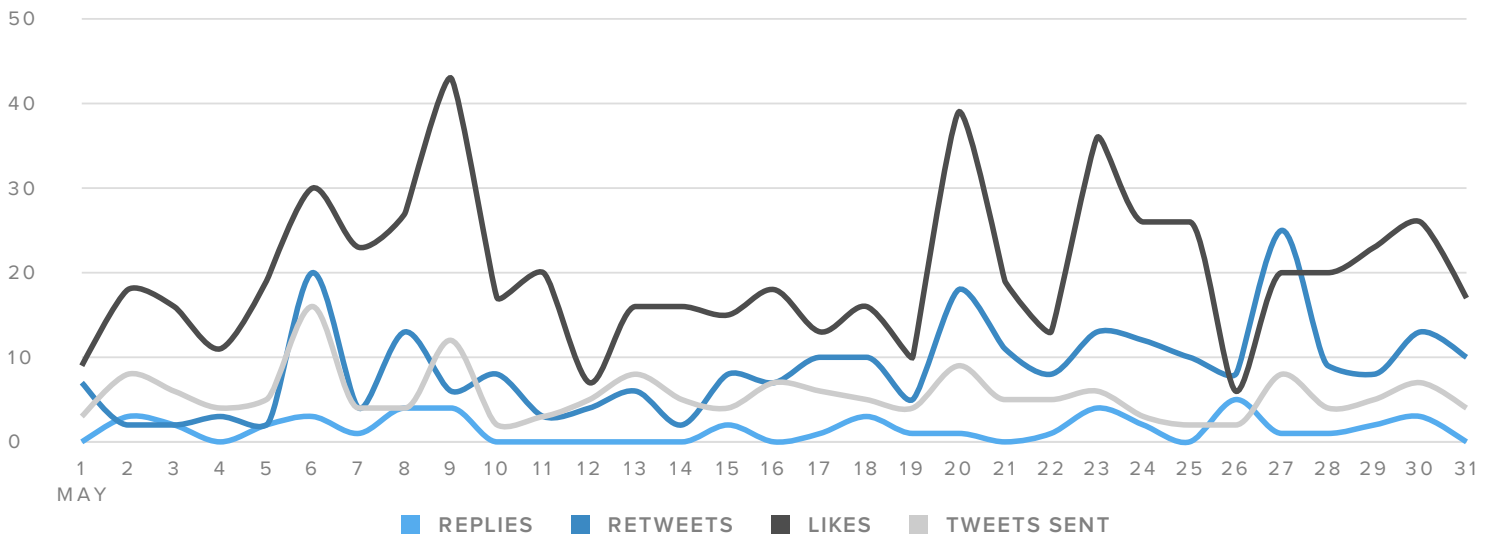

The number of messages you sent increased by

▲ 18.8%

since previous date range

The number of messages you received decreased by

▼ 3.7%

since previous date range

Your Content & Engagement Habits

SENT MESSAGE CONTENT

1
PLAIN TEXT

84
PAGE LINKS

85
PHOTO LINKS

YOUR TWEETING BEHAVIOR

63%
CONVERSATION

37%
UPDATES

6%
NEW CONTACTS

94%
EXISTING CONTACTS

Audience Engagement

ENGAGEMENT COUNT

| ENGAGEMENT METRICS | TOTALS |
|----------------------------|---------|
| Replies | 46 |
| Retweets | 267 |
| Retweets with Comments | 15 |
| Likes | 615 |
| Engagements per Follower | 0.7 |
| Impressions per Follower | 39.0 |
| Engagements per Tweet | 18.1 |
| Impressions per Tweet | 1,019.2 |
| Engagements per Impression | 1.8% |

The number of engagements increased by

▲ 29.1%

since previous date range

The number of impressions per Tweet increased by

▲ 7.3%

since previous date range

Audience Demographics

FOLLOWERS BY AGE