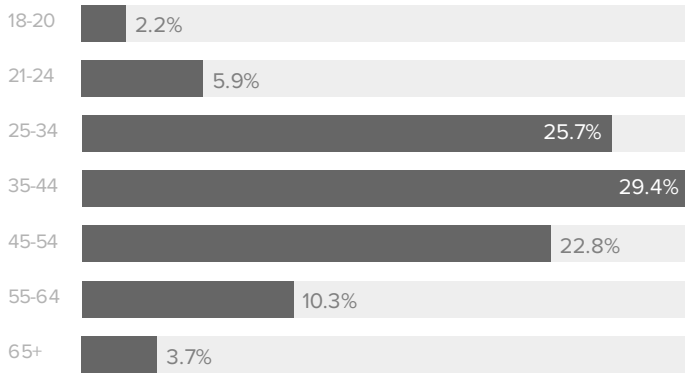

Audience Engagement

ENGAGEMENT COUNT

| ENGAGEMENT METRICS | TOTALS |
|----------------------------|---------|
| Replies | 46 |
| Retweets | 267 |
| Retweets with Comments | 15 |
| Likes | 615 |
| Engagements per Follower | 0.7 |
| Impressions per Follower | 39.0 |
| Engagements per Tweet | 18.1 |
| Impressions per Tweet | 1,019.2 |
| Engagements per Impression | 1.8% |

The number of engagements increased by

▲ 29.1%

since previous date range

The number of impressions per Tweet increased by

▲ 7.3%

since previous date range

Audience Demographics

FOLLOWERS BY AGE

FOLLOWERS BY GENDER

41%

FEMALE FOLLOWERS

59%

MALE FOLLOWERS

Men between ages of 35-44 appear to be the leading force among your recent followers.

Twitter Stats by Profile

| Twitter Profile | Total Followers | Follower Increase | Tweets Sent | Impressions | Impressions per Follower | Engagements | Engagements per Follower | Retweets | Clicks |
|---|-----------------|-------------------|-------------|-------------|--------------------------|-------------|--------------------------|----------|--------|
|  @KootRocks | 4,437 | 2.4% | 170 | 173,259 | 39.05 | 3,078 | 0.69 | 267 | 574 |