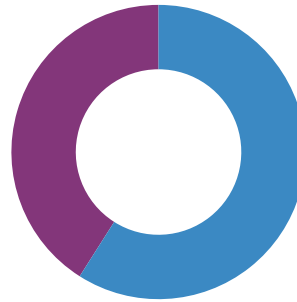

FOLLOWERS BY GENDER

41%

FEMALE FOLLOWERS

59%

MALE FOLLOWERS

Men between ages of 35-44 appear to be the leading force among your recent followers.