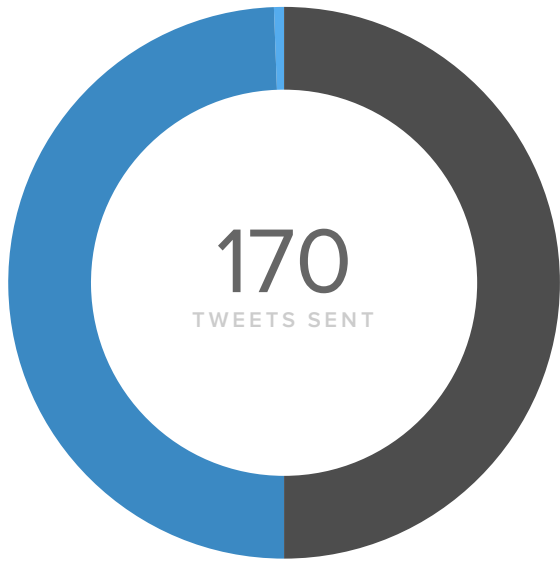

| | |
|--------------------------|--------------|
| Total Followers | 4,437 |
| New Follower alerts | 189 |
| Actual Followers gained | 105 |
| People that you followed | 97 |

Total followers increased by

The number of messages you sent increased by

▲ 18.8%

since previous date range

The number of messages you received decreased by

▼ 3.7%

since previous date range

Your Content & Engagement Habits

SENT MESSAGE CONTENT

1
PLAIN TEXT

84
PAGE LINKS

85
PHOTO LINKS

YOUR TWEETING BEHAVIOR

63%
CONVERSATION

37%
UPDATES

6%
NEW CONTACTS

94%
EXISTING CONTACTS

The number of engagements increased by

▲ 29.1%

since previous date range

The number of impressions per Tweet increased by

▲ 7.3%

since previous date range

Audience Demographics

FOLLOWERS BY AGE