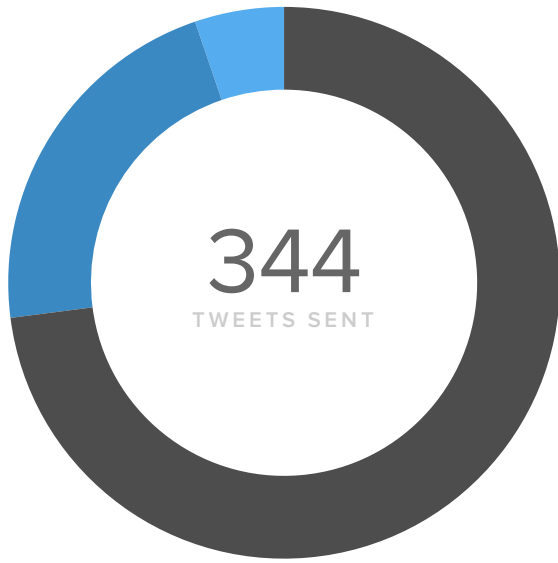

Twitter Activity Overview

135,466
ORGANIC IMPRESSIONS

3,035
TOTAL ENGAGEMENTS

347
LINK CLICKS

Audience Growth

AUDIENCE GROWTH, BY DAY

FOLLOWER METRICS

TOTALS

| | |
|--------------------------|--------------|
| Total Followers | 4,646 |
| New Follower alerts | 152 |
| Actual Followers gained | 101 |
| People that you followed | 96 |

Total followers increased by

The number of messages you sent decreased by

▼ **1.7%**

since previous date range

The number of messages you received increased by

▲ **12.2%**

since previous date range

Your Content & Engagement Habits

SENT MESSAGE CONTENT

18
PLAIN TEXT

75
PAGE LINKS

251
PHOTO LINKS

YOUR TWEETING BEHAVIOR

72%
CONVERSATION

28%
UPDATES

13%
NEW CONTACTS

87%
EXISTING CONTACTS