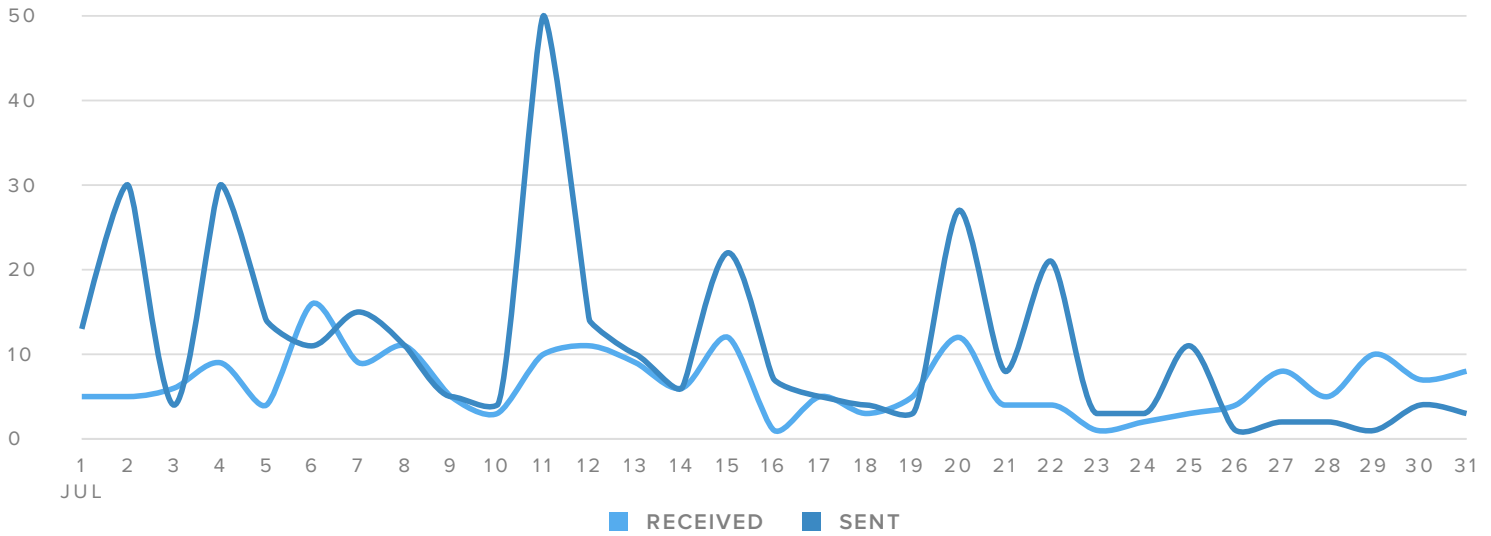

Twitter Activity Overview

135,466
ORGANIC IMPRESSIONS

3,035
TOTAL ENGAGEMENTS

347
LINK CLICKS

Audience Growth

AUDIENCE GROWTH, BY DAY

FOLLOWER METRICS

TOTALS

| | |
|--------------------------|--------------|
| Total Followers | 4,646 |
| New Follower alerts | 152 |
| Actual Followers gained | 101 |
| People that you followed | 96 |

Total followers increased by

▲ 2.2%

since previous date range

Posts & Conversations

MESSAGES PER DAY

| SENT/RECEIVED METRICS | TOTALS |
|--------------------------|------------|
| Tweets sent | 344 |
| Direct Messages sent | - |
| Total Sent | 344 |
| Mentions received | 200 |
| Direct Messages received | 3 |
| Total Received | 203 |

The number of messages you sent decreased by

▼ **1.7%**

since previous date range

The number of messages you received increased by

▲ **12.2%**

since previous date range

Your Content & Engagement Habits

SENT MESSAGE CONTENT