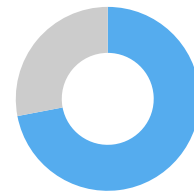

Twitter Activity Overview

135,466
ORGANIC IMPRESSIONS

3,035
TOTAL ENGAGEMENTS

347
LINK CLICKS

Audience Growth

AUDIENCE GROWTH, BY DAY

FOLLOWER METRICS

TOTALS

| | |
|--------------------------|--------------|
| Total Followers | 4,646 |
| New Follower alerts | 152 |
| Actual Followers gained | 101 |
| People that you followed | 96 |

Total followers increased by

The number of messages you sent decreased by

▼ **1.7%**

since previous date range

The number of messages you received increased by

▲ **12.2%**

since previous date range

Your Content & Engagement Habits

SENT MESSAGE CONTENT

18
PLAIN TEXT

75
PAGE LINKS

251
PHOTO LINKS

YOUR TWEETING BEHAVIOR

72%
CONVERSATION

28%
UPDATES

13%
NEW CONTACTS

87%
EXISTING CONTACTS