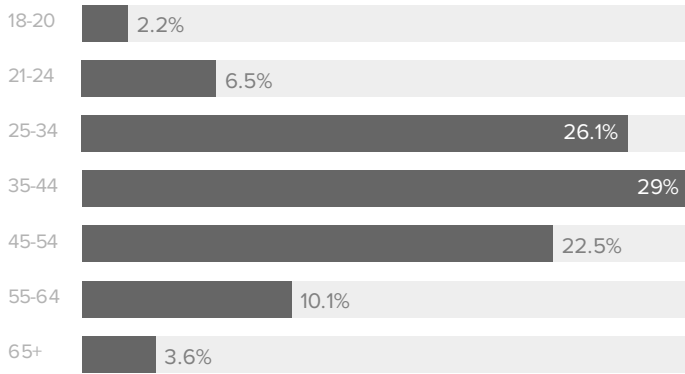

18
PLAIN TEXT

75
PAGE LINKS

251
PHOTO LINKS

YOUR TWEETING BEHAVIOR

72%
CONVERSATION

28%
UPDATES

13%
NEW CONTACTS

87%
EXISTING CONTACTS

Audience Engagement

ENGAGEMENT COUNT

| ENGAGEMENT METRICS | TOTALS |
|----------------------------|--------|
| Replies | 209 |
| Retweets | 330 |
| Retweets with Comments | 16 |
| Likes | 784 |
| Engagements per Follower | 0.7 |
| Impressions per Follower | 29.2 |
| Engagements per Tweet | 8.8 |
| Impressions per Tweet | 393.8 |
| Engagements per Impression | 2.2% |

The number of engagements increased by **▲14.0%** since previous date range

The number of impressions per Tweet increased by **▲15.0%** since previous date range

Audience Demographics

FOLLOWERS BY AGE

FOLLOWERS BY GENDER