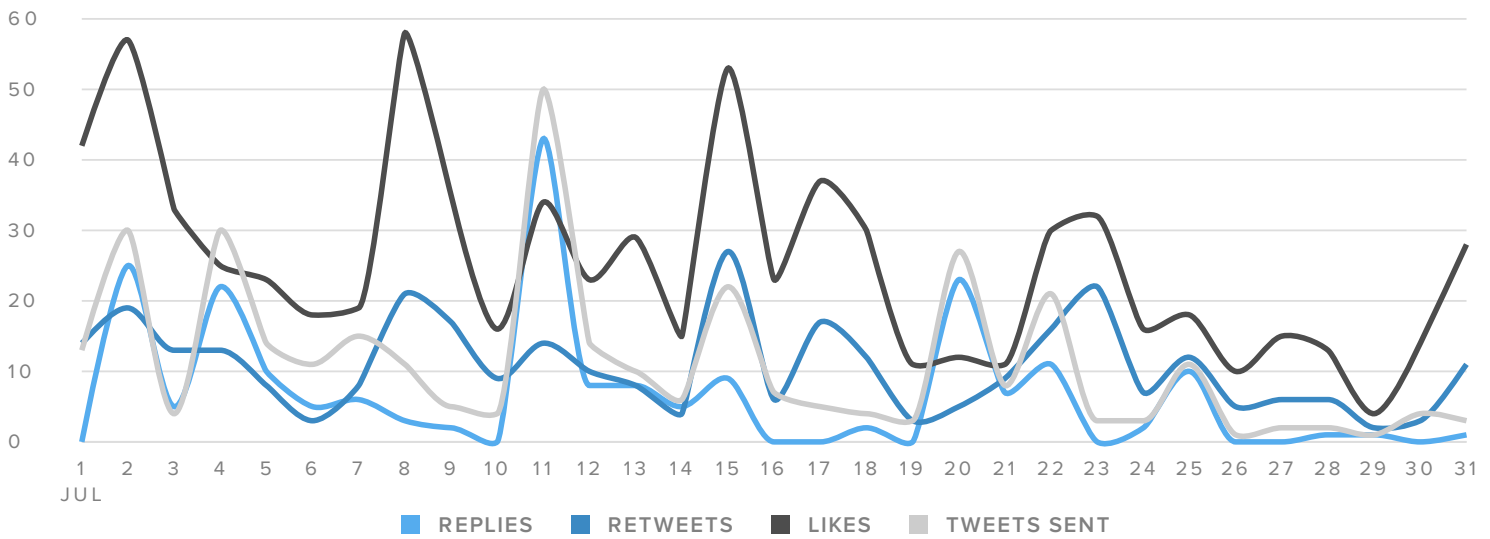

The number of messages you sent decreased by

▼ **1.7%**

since previous date range

The number of messages you received increased by

▲ **12.2%**

since previous date range

Your Content & Engagement Habits

SENT MESSAGE CONTENT

18
PLAIN TEXT

75
PAGE LINKS

251
PHOTO LINKS

YOUR TWEETING BEHAVIOR

72%
CONVERSATION

28%
UPDATES

13%
NEW CONTACTS

87%
EXISTING CONTACTS

Audience Engagement

ENGAGEMENT COUNT

| ENGAGEMENT METRICS | TOTALS |
|----------------------------|--------|
| Replies | 209 |
| Retweets | 330 |
| Retweets with Comments | 16 |
| Likes | 784 |
| Engagements per Follower | 0.7 |
| Impressions per Follower | 29.2 |
| Engagements per Tweet | 8.8 |
| Impressions per Tweet | 393.8 |
| Engagements per Impression | 2.2% |

The number of engagements increased by **▲14.0%** since previous date range

The number of impressions per Tweet increased by **▲15.0%** since previous date range

Audience Demographics

FOLLOWERS BY AGE

FOLLOWERS BY GENDER