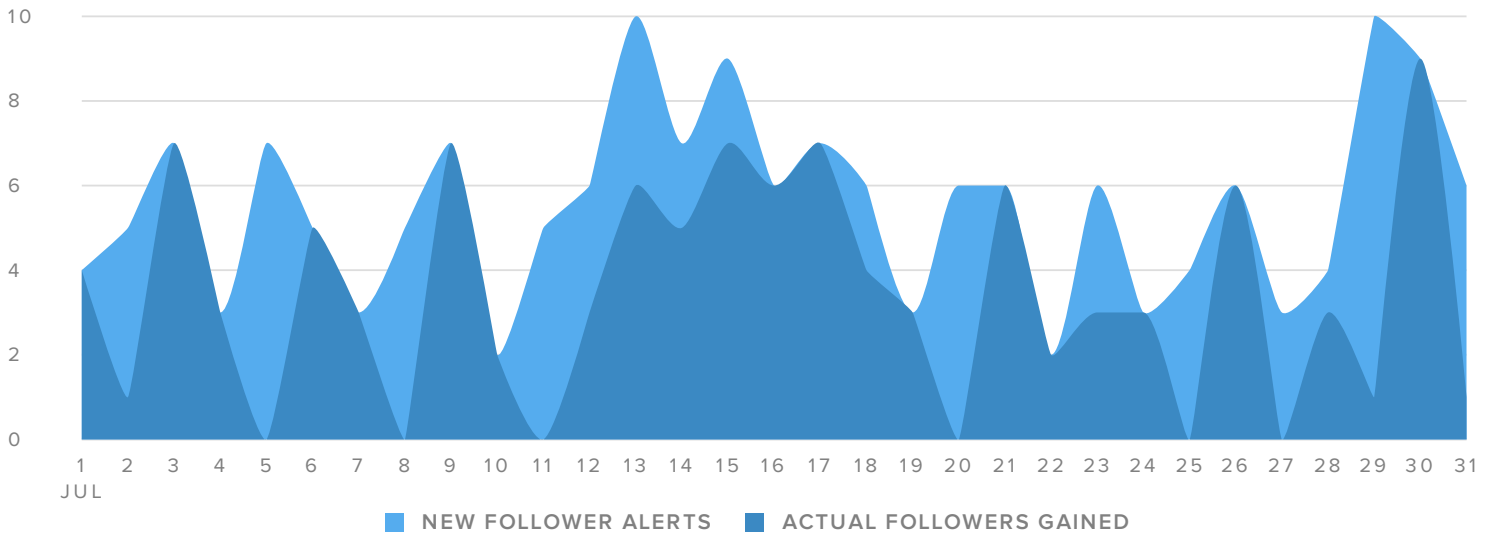

Twitter Activity Overview

135,466
ORGANIC IMPRESSIONS

3,035
TOTAL ENGAGEMENTS

347
LINK CLICKS

Audience Growth

AUDIENCE GROWTH, BY DAY

FOLLOWER METRICS

TOTALS

| | |
|--------------------------|--------------|
| Total Followers | 4,646 |
| New Follower alerts | 152 |
| Actual Followers gained | 101 |
| People that you followed | 96 |

Total followers increased by

The number of engagements increased by **▲14.0%** since previous date range

The number of impressions per Tweet increased by **▲15.0%** since previous date range

Audience Demographics

FOLLOWERS BY AGE

FOLLOWERS BY GENDER

41%

FEMALE FOLLOWERS

59%

MALE FOLLOWERS

Men between ages of 35-44 appear to be the leading force among your recent followers.

Twitter Stats by Profile

| Twitter Profile | Total Followers | Follower Increase | Tweets Sent | Impressions | Impressions per Follower | Engagements | Engagements per Follower | Retweets | Clicks |
|---|-----------------|-------------------|-------------|-------------|--------------------------|-------------|--------------------------|----------|--------|
|  @KootRocks | 4,646 | 2.2% | 344 | 135,466 | 29.16 | 3,035 | 0.65 | 330 | 347 |