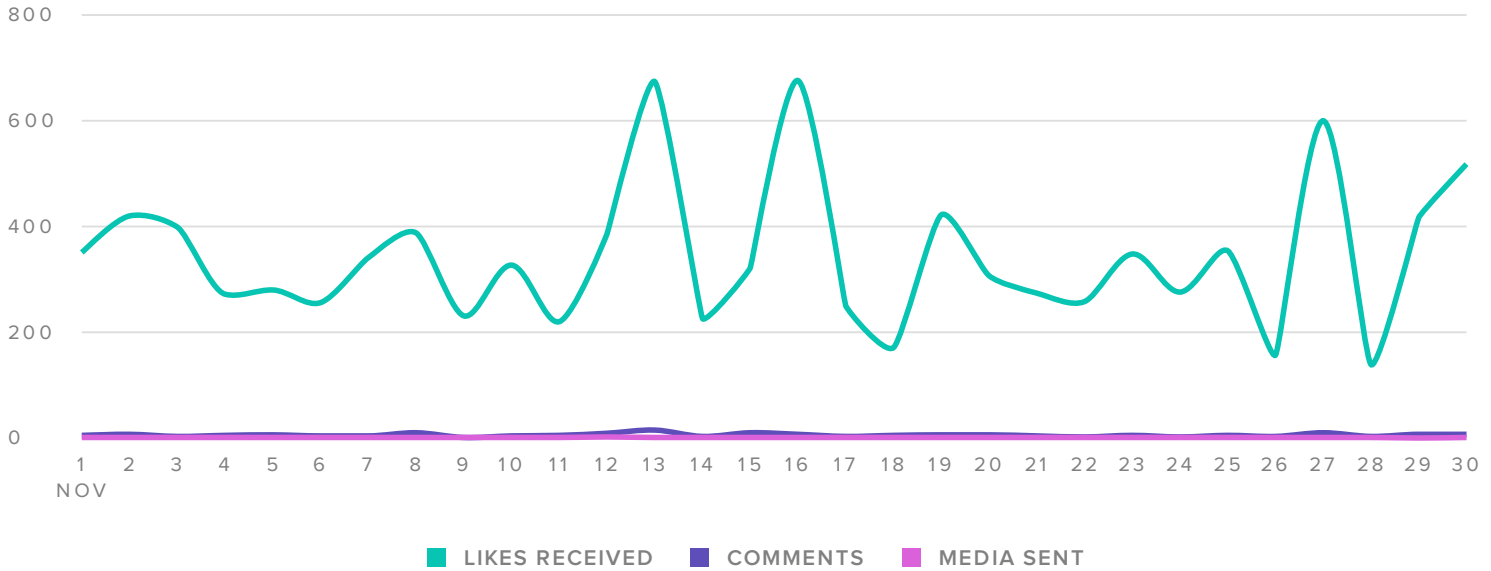

Audience Engagement

AUDIENCE ENGAGEMENT, BY DAY

ENGAGEMENT METRICS	TOTALS
Likes Received	10,260
Comments Received	166
Total Engagements	10,426
Engagements per Follower	2.2
Engagements per Media	347.5

The number of engagements increased by

▲ 17.5%

since previous month

The number of engagements per media increased by

▲ 13.6%

since previous month