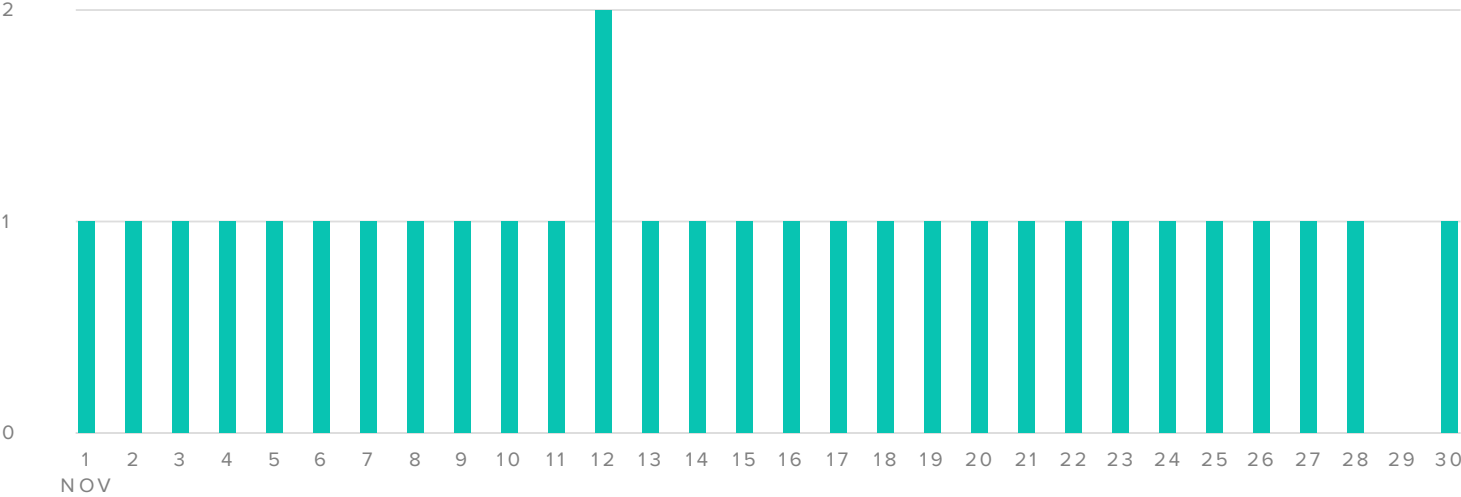

Top Instagram Posts

@kootrocks
515 Engagements

@kootrocks
500 Engagements

@kootrocks
447 Engagements

Audience Growth

AUDIENCE GROWTH, BY DAY

■ FOLLOWERS GAINED

FOLLOWER METRICS

TOTALS

Total Followers	4,713
Followers Gained	444
People that you Followed	456

Total followers increased by

▲ 10.4%

since previous month

Publishing Behavior

MEDIA PER DAY

MEDIA SENT