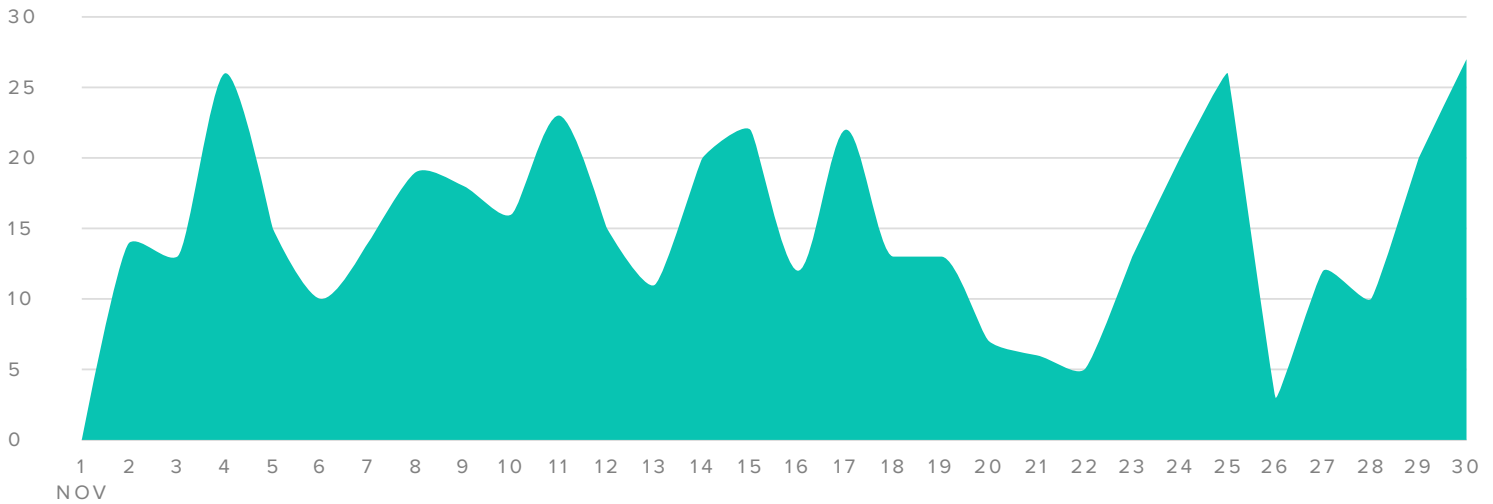

Top Instagram Posts

@kootrocks
515 Engagements

@kootrocks
500 Engagements

@kootrocks
447 Engagements

Audience Growth

AUDIENCE GROWTH, BY DAY

■ FOLLOWERS GAINED

FOLLOWER METRICS

TOTALS

Total Followers	4,713
Followers Gained	444
People that you Followed	456

Total followers increased by

▲ 10.4%

since previous month

Publishing Behavior

MEDIA PER DAY

MEDIA SENT