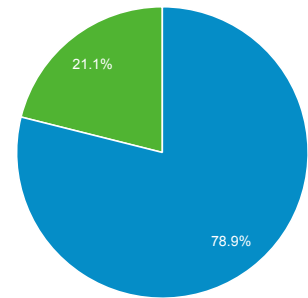

Language	Sessions	% Sessions
1. en-us	2,290	45.51%
2. en-ca	1,661	33.01%
3. en-gb	489	9.72%
4. ru	219	4.35%
5. ru-ru	62	1.23%
6. de-de	51	1.01%
7. de	36	0.72%
8. en-au	31	0.62%
9. fr	28	0.56%
10. c	17	0.34%