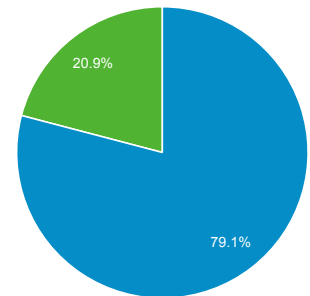

1 Oct 2016 - 31 Oct 2016

Audience Overview

All Users
100.00% Sessions

Overview

■ New Visitor ■ Returning Visitor

| Language | Sessions | % Sessions |
|--------------|----------|------------|
| 1. en-us | 85 | 55.56% |
| 2. en-ca | 28 | 18.30% |
| 3. (not set) | 20 | 13.07% |
| 4. en-gb | 11 | 7.19% |
| 5. c | 2 | 1.31% |
| 6. en-au | 2 | 1.31% |
| 7. de | 1 | 0.65% |
| 8. es-es | 1 | 0.65% |
| 9. fr | 1 | 0.65% |
| 10. fr-fr | 1 | 0.65% |