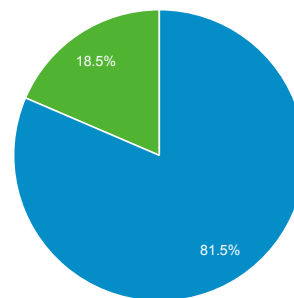

1 Jul 2016 - 31 Jul 2016

Audience Overview

All Users
100.00% Sessions

Overview

■ New Visitor ■ Returning Visitor

Language	Sessions	% Sessions
1. en-ca	7,862	45.71%
2. en-us	6,533	37.98%
3. en-gb	1,730	10.06%
4. ru	328	1.91%
5. ru-ru	85	0.49%
6. en-au	72	0.42%
7. de-de	59	0.34%
8. fr	54	0.31%
9. fr-ca	52	0.30%
10. (not set)	47	0.27%