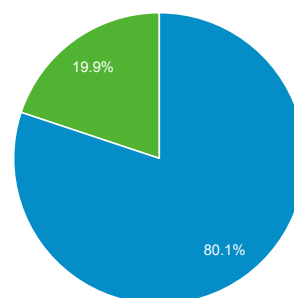

1 Jun 2016 - 30 Jun 2016

Audience Overview

All Users
100.00% Sessions

Overview

■ New Visitor ■ Returning Visitor

Language	Sessions	% Sessions
1. en-us	4,212	43.24%
2. en-ca	3,596	36.91%
3. en-gb	900	9.24%
4. ru	378	3.88%
5. de	77	0.79%
6. ru-ru	75	0.77%
7. (not set)	59	0.61%
8. c	40	0.41%
9. de-de	39	0.40%
10. nl-nl	38	0.39%