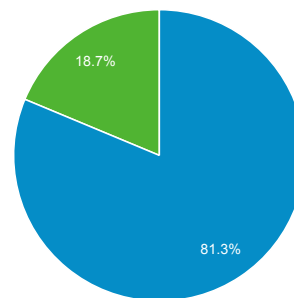

Mar 1, 2016 - Mar 31, 2016

Audience Overview

All Users
100.00% Sessions

Overview

■ New Visitor ■ Returning Visitor

Language	Sessions	% Sessions
1. en-us	97	56.73%
2. en-ca	32	18.71%
3. (not set)	18	10.53%
4. en	8	4.68%
5. en-gb	7	4.09%
6. pt-br	3	1.75%
7. de	2	1.17%
8. c	1	0.58%
9. fr	1	0.58%
10. fr-ca	1	0.58%