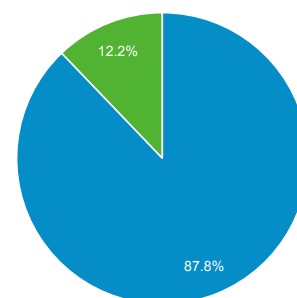

Feb 1, 2016 - Feb 29, 2016

Audience Overview

All Users
100.00% Sessions

Overview

Sessions 7,788	Users 7,088	Pageviews 14,239
Pages / Session 1.83	Avg. Session Duration 00:00:58	Bounce Rate 82.55%
% New Sessions 87.80%		

■ New Visitor ■ Returning Visitor

Language	Sessions	% Sessions
1. en-us	4,042	51.90%
2. en-ca	2,456	31.54%
3. en-gb	595	7.64%
4. en-au	87	1.12%
5. de-de	67	0.86%
6. fr-ca	64	0.82%
7. de	53	0.68%
8. fr	45	0.58%
9. fr-fr	42	0.54%
10. sv-se	42	0.54%