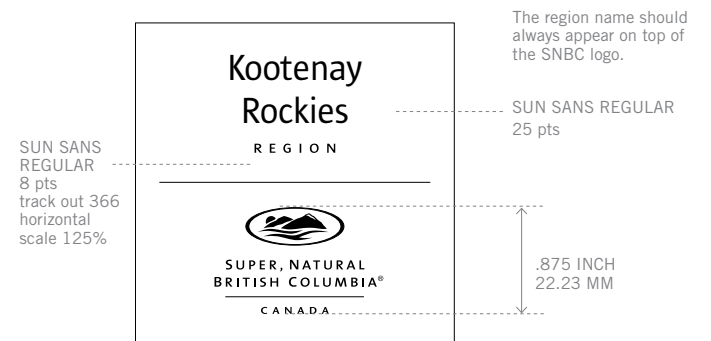

SUN SANS  
REGULAR  
25 pts

SUN SANS  
REGULAR  
8 pts  
track out 366  
horizontal  
scale 125%

MINIMUM SIZE

The region name should always appear on the left of the SNBC logo.

The key line here demonstrates the space requirements for this logo. The key line does not need to be used for logo A and D in application, but is shown here as reference.

**KOOTENAY ROCKIES REGIONAL SNBC INTEGRATED LOGO  
– VERTICAL VARIATIONS & MINIMUM SIZE**

LOGO A

LOGO B

LOGO C

LOGO D

LOGO E

LOGO F

MINIMUM SIZE

The key line here demonstrates the space requirements for this logo. The key line does not need to be used for logo A and D in application, but is shown here as reference.